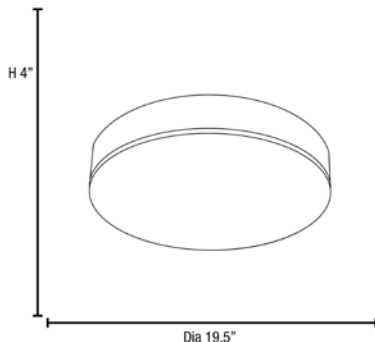

**Product Dimensions**

<b>Fixture</b>		<b>Canopy</b>	
Length ::	N/A	Length ::	N/A
Width ::	N/A	Width ::	N/A
Diameter ::	19.5"	Diameter ::	N/A
Extension ::	N/A	Height ::	0.5"
Height ::	4.5"		
Overall Height ::	N/A		

**Photometrics**

CCT :: 3000  
 CRI :: 90  
 Wattage :: 30w  
 Nominal Lumens :: 2400Lm  
 Delivered Lumens :: N/A

**Recommended Dimmers**

(ELV) LUTRON Skylark SELV-300P; (MLV) COOPER Aspire 9530SW; (TRIAC) LEGRAND Titan CD703-PW

Additional Items :: 0

**Line Drawing #1**

**Line Drawing #2**

Image Not Available

**IES File**

Image Not Available

**Toll Free 800-828-5483 • www.AccessLighting.com**

14410 Myford Road, Irvine, CA 92606