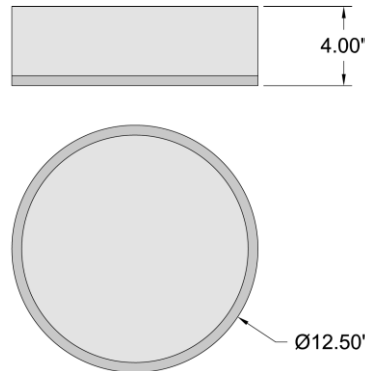

Stock Code: **20671-MBL/OPL**

Collection: Aero

PRODUCT INFORMATION

Base: 20671 Parent: 20671
Mounting Type: Ceiling UPC: 641594249545
Finish: Matte Black
Diffuser: Opal

PRODUCT MEASUREMENTS

FIXTURE	BACKPLATE / CANOPY
Length:	Length
Width:	Width:
Diameter 12.5"	Diameter:
Height: 4"	Height: 1"
Extension:	
Overall Height:	

TECHNICAL SPECIFICATIONS

SPECIFICATIONS

Frame Material: Steel
Diffuser Material: Glass
Lamping Type: E-26 (Incandescent) Jbox: Standard
Lamping Base: E-26 Lamp Wattage: 60 W
Lamp Quantity: 2 Total Wattage: 120 W
Voltage: 120v Lamps Included: No

Quantity: _____

Notes: _____

LINE DRAWING

IES FILE

In addition to Access Lighting's purchase and warranty terms and conditions, by signing below or placing an order, you agree that you are authorized to bind the entity placing any order and acknowledge the following: All of sizes and measurements are approximate and all images are for illustrative purposes only. In the event of an inconsistency, the "Product Measurements" section controls. There also may be slight differences in the colors and designs compared to the displayed and printed images.