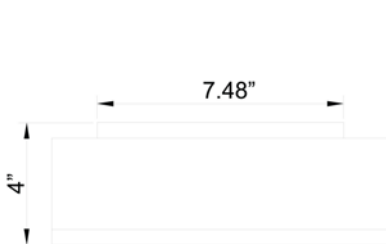

Product Dimensions

Fixture		Canopy	
Length ::	N/A	Length ::	N/A
Width ::	N/A	Width ::	N/A
Diameter ::	10"	Diameter ::	N/A
Extension ::	N/A	Height ::	1"
Height ::	4"		
Overall Height ::	N/A		

Technical Specifications

Photometrics

CCT :: 2700
 CRI :: N/A
 Wattage :: 75w
 Nominal Lumens :: 1100Lm
 Delivered Lumens :: N/A

Recommended Dimmers

(TRIAC) Any Standard Dimmer

Additional Items :: 0

Line Drawing #1

Line Drawing #2

IES File