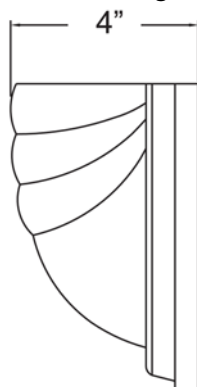

Line Drawing #2

IES File