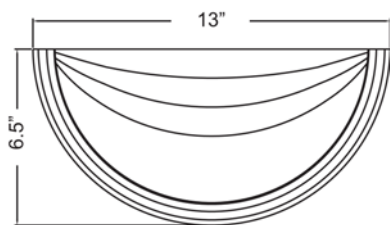

Model No :: **20635LEDD-ORB/ALB**
Name :: Crest

Project Name :: _____
Location :: _____
Type :: _____
Quantity :: _____
Notes :: _____

Product Information

Product ID :: 20635
UPC Code :: 641594192469
Mounting Type :: Wall
Finish :: Oil Rubbed Bronze (ORB)
Diffuser :: Alabaster (ALB)
Alt. Finishes :: Oil Rubbed Bronze (ORB); Satin (SAT)
Alt. Diffusers :: Alabaster (ALB)

Product Dimensions

Fixture	Canopy
Length :: N/A	Length :: 6.5"
Width :: 13"	Width :: 13"
Diameter :: N/A	Diameter :: N/A
Extension :: 4"	Height :: 0.5"
Height :: 6.5"	
Overall Height :: N/A	

Technical Specifications

Qualifications	Specifications	Photometrics	Recommended Dimmers
Location Rating :: Dry	Frame Material :: Steel	CCT :: 3000	0
Certification :: UL Listed (US/Canada)	Diffuser Material :: Glass	CRI :: 90	
IES File ::	Voltage :: 120v	Wattage :: 13w	
JA8 Compliant :: No	Lamping Type :: Dedicated LED	Nominal Lumens :: 1265Lm	
Energy Star :: Yes	Lamping Base :: SSL	Delivered Lumens :: N/A	
ADA Compliant :: Yes	Lamp Quantity :: 1	Additional Items :: 0	
Marine Grade :: No	Lamp Wattage :: 13 W		
Emergency Lighting :: No	Total Wattage :: 13w		
Warranty :: 5 Year Limited	Lamps Included :: Yes		
	J-Box Type :: Standard		

Line Drawing #1

IES File

Image Not Available

Toll Free 800-828-5483 • www.AccessLighting.com

14410 Myford Road, Irvine, CA 92606

The information provided is subject to change without notice. ©2020 Access Lighting Corporation. All Rights Reserved
Rev. 202004 Filename:: 20635LEDD-ORB_ALB.pdf