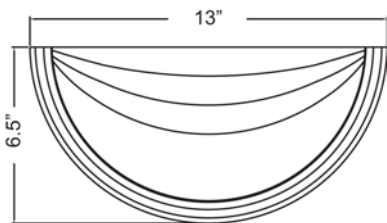

Model No :: **20635-ORB/ALB**
Name :: Crest

Project Name :: _____
Location :: _____
Type :: _____
Quantity :: _____
Notes :: _____

Product Information

Product ID :: 20635
UPC Code :: 641594002744
Mounting Type :: Wall
Finish :: Oil Rubbed Bronze (ORB)
Diffuser :: Alabaster (ALB)
Alt. Finishes :: Oil Rubbed Bronze (ORB); Satin (SAT)
Alt. Diffusers :: Alabaster (ALB)

Product Dimensions

Fixture	Canopy
Length :: N/A	Length :: 6.5"
Width :: 13"	Width :: 13"
Diameter :: N/A	Diameter :: N/A
Extension :: 4"	Height :: 0.5"
Height :: 6.5"	
Overall Height :: N/A	

Technical Specifications

Qualifications	Specifications	Photometrics	Recommended Dimmers
Location Rating :: Dry	Frame Material :: Steel	CCT :: 2700	(TRIAC) Any Standard Dimmer
Certification :: UL Listed (US/Canada)	Diffuser Material :: Glass	CRI :: N/A	
IES File ::	Voltage :: 120v	Wattage :: 120w	
JA8 Compliant :: No	Lamping Type :: Incandescent	Nominal Lumens :: 1600Lm	
Energy Star :: No	Lamping Base :: E-26	Delivered Lumens :: N/A	
ADA Compliant :: Yes	Lamp Quantity :: 2	Additional Items :: 0	
Marine Grade :: No	Lamp Wattage :: 60 W		
Emergency Lighting :: No	Total Wattage :: 120w		
Warranty :: 1 Year Limited	Lamps Included :: No		
	J-Box Type :: Standard		

Line Drawing #1

IES File

Image Not Available

Toll Free 800-828-5483 • www.AccessLighting.com

14410 Myford Road, Irvine, CA 92606

The information provided is subject to change without notice. ©2020 Access Lighting Corporation. All Rights Reserved
Rev. 202004 File name: 20635-ORB_ALB.pdf