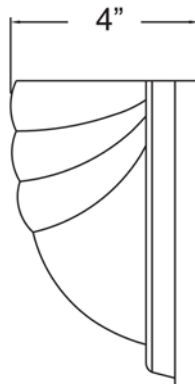

Line Drawing #2

IES File