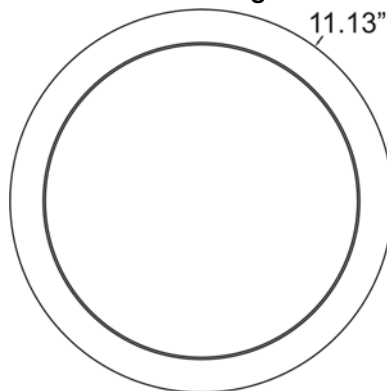

Product Dimensions

Fixture		Canopy	
Length ::	N/A	Length ::	N/A
Width ::	N/A	Width ::	N/A
Diameter ::	11.25"	Diameter ::	N/A
Extension ::	N/A	Height ::	1.5"
Height ::	3.75"		
Overall Height ::	N/A		

Technical Specifications

Photometrics

CCT :: 2700
 CRI :: N/A
 Wattage :: 100w
 Nominal Lumens :: 1600Lm
 Delivered Lumens :: N/A

Recommended Dimmers

(TRIAC) Any Standard Dimmer

Additional Items :: 0

Line Drawing #1

Line Drawing #2