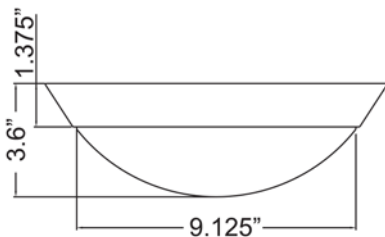

Product Dimensions

Fixture		Canopy	
Length ::	N/A	Length ::	N/A
Width ::	N/A	Width ::	N/A
Diameter ::	11.25"	Diameter ::	N/A
Extension ::	N/A	Height ::	1.5"
Height ::	3.75"		
Overall Height ::	N/A		

Technical Specifications

Photometrics

CCT :: 2700
 CRI :: N/A
 Wattage :: 100w
 Nominal Lumens :: 1600Lm
 Delivered Lumens :: N/A

Recommended Dimmers

(TRIAC) Any Standard Dimmer

Additional Items :: 0

Line Drawing #1

Line Drawing #2