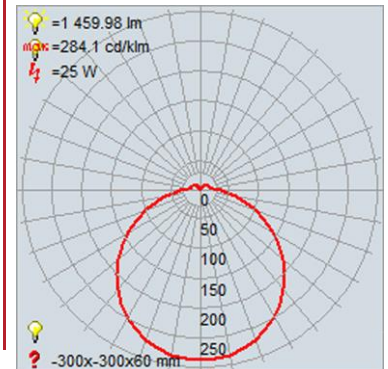

IES FILE

In addition to Access Lighting's purchase and warranty terms and conditions, by signing below or placing an order, you agree that you are authorized to bind the entity placing any order and acknowledge the following: All of sizes and measurements are approximate and all images are for illustrative purposes only. In the event of an inconsistency, the "Product Measurements" section controls. There also may be slight differences in the colors and designs compared to the displayed and printed images.

Signature: _____

Print Name _____ Date: _____

Toll Free 800-828-5483 www.AccessLighting.com

14410 Myford Road, Irvine, CA 92606

The information is subject to change without notice.

3/18/2023

20508LEDD-BRZ_ACR.pdf