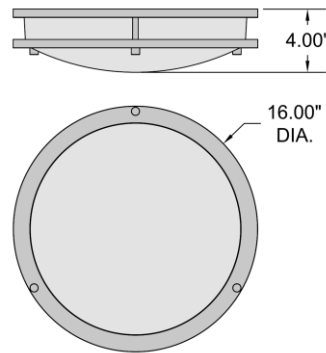

FIXTURE	BACKPLATE / CANOPY
Length:	Length
Width:	Width:
Diameter 16"	Diameter:
Height: 4"	Height:
Extension:	
Overall Height:	

TECHNICAL SPECIFICATIONS

SPECIFICATIONS

Frame Material: Metal
Diffuser Material: Acrylic
Lamping Type: SSL (Dedicated LED) Jbox: Standard
Lamping Base: SSL Lamp Wattage: 25 W
Lamp Quantity: 1 Total Wattage: 25 W
Voltage: 120v Lamps Included: Yes

IES FILE

In addition to Access Lighting's purchase and warranty terms and conditions, by signing below or placing an order, you agree that you are authorized to bind the entity placing any order and acknowledge the following: All of sizes and measurements are approximate and all images are for illustrative purposes only. In the event of an inconsistency, the "Product Measurements" section controls. There also may be slight differences in the colors and designs compared to the displayed and printed images.