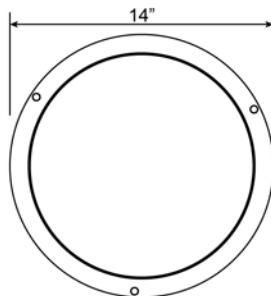

Line Drawing #2