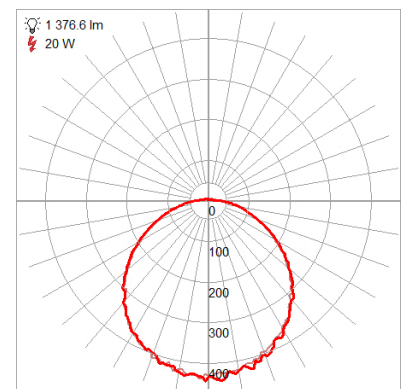

Product Dimensions

Fixture		Canopy	
Length ::	N/A	Length ::	N/A
Width ::	N/A	Width ::	N/A
Diameter ::	14"	Diameter ::	14"
Extension ::	N/A	Height ::	0.5"
Height ::	4"		
Overall Height ::	N/A		

Technical Specifications

Qualifications	Specifications	Photometrics	Recommended Dimmers
Location Rating :: Damp	Frame Material :: Steel	CCT :: 3000	(ELV) LUTRON Caseta PD - 6WCL; (ELV) LUTRON Maestro CL MACL-153M; (ELV) LUTRON Maestro MRF2-6CL; (TRIAC) LUTRON Diva DVCL-153P
Certification :: ETL Listed (US/Canada)	Diffuser Material:: Acrylic	CRI :: 90	
IES File ::	Voltage :: 120v	Wattage :: 20w	
JA8 Compliant :: No	Lamping Type :: Dedicated LED	Nominal Lumens :: 1800Lm	
Energy Star :: No	Lamping Base :: SSL	Delivered Lumens :: 1376Lm	
ADA Compliant :: No	Lamp Quantity :: 1	Additional Items :: 0	
Marine Grade :: No	Lamp Wattage :: 20 W		
Emergency Lighting :: No	Total Wattage :: 20w		
Warranty :: 5 Year Limited	Lamps Included :: Yes		
	J-Box Type :: Standard		

Line Drawing #1

Line Drawing #2

IES File

Toll Free 800-828-5483 • www.AccessLighting.com

14410 Myford Road, Irvine, CA 92606

The information provided is subject to change without notice. ©2020 Access Lighting Corporation. All Rights Reserved
 Rev. 202004 Filename: 20471LEDD-CH_SACR.pdf