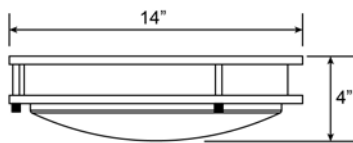

Model No :: **20471LEDD-CH/SACR**
Name :: Sparc

Project Name :: _____
Location :: _____
Type :: _____
Quantity :: _____
Notes :: _____

Product Information

Product ID :: 20471
UPC Code :: 641594231892
Mounting Type :: Ceiling
Finish :: Chrome (CH)
Diffuser :: Starry Acrylic (SACR)
Alt. Finishes :: Bronze (BRZ); Brushed Steel (BS);
Chrome (CH)
Alt. Diffusers :: Starry Acrylic (SACR)

Product Dimensions

Fixture		Canopy	
Length ::	N/A	Length ::	N/A
Width ::	N/A	Width ::	N/A
Diameter ::	14"	Diameter ::	14"
Extension ::	N/A	Height ::	0.5"
Height ::	4"		
Overall Height ::	N/A		

Technical Specifications

Qualifications	Specifications	Photometrics	Recommended Dimmers
Location Rating :: Damp	Frame Material :: Steel	CCT :: 3000	(ELV) LUTRON Caseta PD - 6WCL; (ELV) LUTRON Maestro CL MACL-153M; (ELV) LUTRON Maestro MRF2-6CL; (TRIAC) LUTRON Diva DVCL-153P
Certification :: ETL Listed (US/Canada)	Diffuser Material:: Acrylic	CRI :: 90	
IES File ::	Voltage :: 120v	Wattage :: 20w	
JA8 Compliant :: No	Lamping Type :: Dedicated LED	Nominal Lumens :: 1800Lm	
Energy Star :: No	Lamping Base :: SSL	Delivered Lumens :: 1376Lm	
ADA Compliant :: No	Lamp Quantity :: 1	Additional Items :: 0	
Marine Grade :: No	Lamp Wattage :: 20 W		
Emergency Lighting :: No	Total Wattage :: 20w		
Warranty :: 5 Year Limited	Lamps Included :: Yes		
	J-Box Type :: Standard		

Line Drawing #1