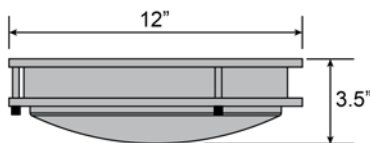

Model No :: **20470LEDD-BRZ/SACR**
Name :: Sparc

Project Name :: _____
Location :: _____
Type :: _____
Quantity :: _____
Notes :: _____

Product Information

Product ID :: 20470
UPC Code :: 641594228823
Mounting Type :: Ceiling
Finish :: Bronze (BRZ)
Diffuser :: Starry Acrylic (SACR)
Alt. Finishes :: Bronze (BRZ); Brushed Steel (BS)
Alt. Diffusers :: Starry Acrylic (SACR)

Product Dimensions

Fixture		Canopy	
Length ::	N/A	Length ::	N/A
Width ::	N/A	Width ::	N/A
Diameter ::	12"	Diameter ::	12"
Extension ::	N/A	Height ::	0.5"
Height ::	3.5"		
Overall Height ::	N/A		

Technical Specifications

Qualifications

Location Rating :: Damp
Certification :: ETL Listed (US/Canada)
IES File ::
JA8 Compliant :: No
Energy Star :: No
ADA Compliant :: No
Marine Grade :: No
Emergency Lighting :: No
Warranty :: 5 Year Limited

Specifications

Frame Material :: Steel
Diffuser Material :: Acrylic
Voltage :: 120v
Lamping Type :: Dedicated LED
Lamping Base :: SSL
Lamp Quantity :: 1
Lamp Wattage :: 15 W
Total Wattage :: 15w
Lamps Included :: Yes
J-Box Type :: Standard

Photometrics

CCT :: 3000
CRI :: 90
Wattage :: 15w
Nominal Lumens :: 1300Lm
Delivered Lumens :: 945Lm

Recommended Dimmers

(ELV) LUTRON Caseta PD - 6WCL; (ELV) LUTRON Maestro CL MACL-153M; (ELV) LUTRON Maestro MRF2-6CL; (TRIAC) LUTRON Diva DVCL-153P

Additional Items :: 0

Line Drawing #1

Toll Free 800-828-5483 • www.AccessLighting.com

14410 Myford Road, Irvine, CA 92606

The information provided is subject to change without notice. ©2020 Access Lighting Corporation. All Rights Reserved
Rev. 202004 Filename:: 20470LEDD-BRZ_SACR.pdf