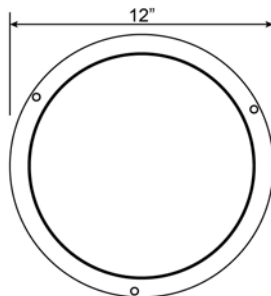

Line Drawing #2