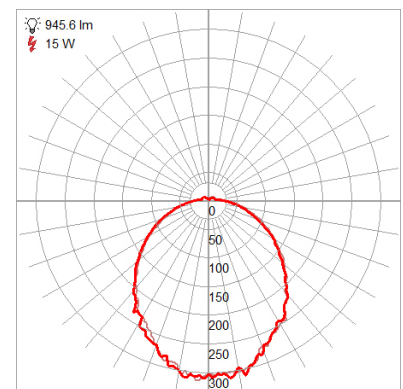

Product Dimensions

Fixture		Canopy	
Length ::	N/A	Length ::	N/A
Width ::	N/A	Width ::	N/A
Diameter ::	12"	Diameter ::	12"
Extension ::	N/A	Height ::	0.5"
Height ::	3.5"		
Overall Height ::	N/A		

Technical Specifications

Photometrics

CCT :: 3000
 CRI :: 90
 Wattage :: 15w
 Nominal Lumens :: 1300Lm
 Delivered Lumens :: 945Lm

Recommended Dimmers

(ELV) LUTRON Caseta PD - 6WCL; (ELV) LUTRON Maestro CL MACL-153M; (ELV) LUTRON Maestro MRF2-6CL; (TRIAC) LUTRON Diva DVCL-153P

Additional Items :: 0

Line Drawing #1

Line Drawing #2

IES File

Toll Free 800-828-5483 • www.AccessLighting.com

14410 Myford Road, Irvine, CA 92606

The information provided is subject to change without notice. ©2020 Access Lighting Corporation. All Rights Reserved
 Rev. 202004 Filename:: 20470LEDD-BRZ_SACR.pdf