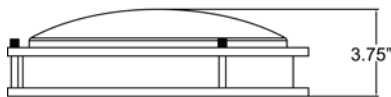

Model No :: **20466LEDD-BRZ/ACR**
Name :: Solero

Project Name :: _____
Location :: _____
Type :: _____
Quantity :: _____
Notes :: _____

Product Information

Product ID :: 20466
UPC Code :: 641594218824
Mounting Type :: Ceiling
Finish :: Bronze (BRZ)
Diffuser :: Acrylic Lens (ACR)
Alt. Finishes :: Bronze (BRZ); Brushed Steel (BS);
Chrome (CH)
Alt. Diffusers :: Acrylic Lens (ACR)

Product Dimensions

Fixture		Canopy	
Length ::	N/A	Length ::	N/A
Width ::	N/A	Width ::	N/A
Diameter ::	18"	Diameter ::	18"
Extension ::	N/A	Height ::	0.5"
Height ::	3.75"		
Overall Height ::	N/A		

Technical Specifications

Qualifications

Location Rating :: Damp
Certification :: ETL Listed (US/Canada)
IES File ::
JA8 Compliant :: No
Energy Star :: No
ADA Compliant :: No
Marine Grade :: No
Emergency Lighting :: No
Warranty :: 5 Year Limited

Specifications

Frame Material :: Steel
Diffuser Material :: Acrylic
Voltage :: 120v
Lamping Type :: Dedicated LED
Lamping Base :: SSL
Lamp Quantity :: 1
Lamp Wattage :: 30 W
Total Wattage :: 30w
Lamps Included :: Yes
J-Box Type :: Standard

Photometrics

CCT :: 3000
CRI :: 90
Wattage :: 30w
Nominal Lumens :: 2600Lm
Delivered Lumens :: 1815Lm

Recommended Dimmers

(ELV) LUTRON Caseta PD - 6WCL; (ELV) LUTRON Maestro CL MACL-153M; (ELV) LUTRON Maestro MRF2-6CL; (TRIAC) LUTRON Diva DVCL-153P

Additional Items :: 0

Line Drawing #1

Toll Free 800-828-5483 • www.AccessLighting.com

14410 Myford Road, Irvine, CA 92606

The information provided is subject to change without notice. ©2020 Access Lighting Corporation. All Rights Reserved
Rev. 202004 Filename:: 20466LEDD-BRZ_ACR.pdf