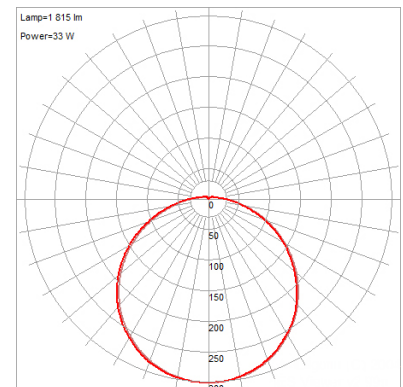

Product Dimensions

Fixture		Canopy	
Length ::	N/A	Length ::	N/A
Width ::	N/A	Width ::	N/A
Diameter ::	18"	Diameter ::	18"
Extension ::	N/A	Height ::	0.5"
Height ::	3.75"		
Overall Height ::	N/A		

Technical Specifications

Photometrics

CCT :: 3000
 CRI :: 90
 Wattage :: 30w
 Nominal Lumens :: 2600Lm
 Delivered Lumens :: 1815Lm

Recommended Dimmers

(ELV) LUTRON Caseta PD - 6WCL; (ELV) LUTRON Maestro CL MACL-153M; (ELV) LUTRON Maestro MRF2-6CL; (TRIAC) LUTRON Diva DVCL-153P

Additional Items :: 0

Line Drawing #1

Line Drawing #2

IES File

Toll Free 800-828-5483 • www.AccessLighting.com

14410 Myford Road, Irvine, CA 92606

The information provided is subject to change without notice. ©2020 Access Lighting Corporation. All Rights Reserved
 Rev. 202004 Filename:: 20466LEDD-BRZ_ACR.pdf