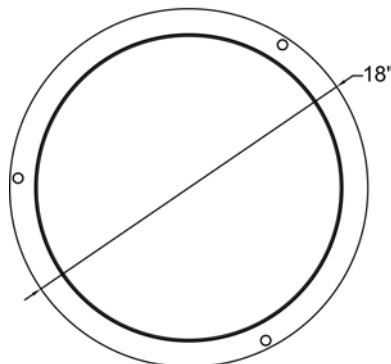

Recommended Dimmers

(ELV) LUTRON Caseta PD - 6WCL; (ELV) LUTRON Maestro CL MACL-153M; (ELV) LUTRON Maestro MRF2-6CL; (TRIAC) LUTRON Diva DVCL-153P

Additional Items :: 0

Line Drawing #1

Line Drawing #2