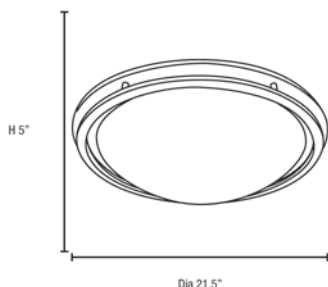

Product Dimensions

Fixture	Canopy
Length :: N/A	Length :: N/A
Width :: N/A	Width :: N/A
Diameter :: 21.5"	Diameter :: N/A
Extension :: N/A	Height :: N/A
Height :: 5"	
Overall Height :: N/A	

Technical Specifications

Photometrics

CCT :: 3000
 CRI :: 90
 Wattage :: 30w
 Nominal Lumens :: 3057Lm
 Delivered Lumens :: 1028Lm

Recommended Dimmers

(ELV) LUTRON Diva DVELV-300P; (ELV) LUTRON Diva DVELV-303P; (ELV) LUTRON Skylark SELV-300P; (TRIAC) LUTRON Diva DV-600P

Additional Items :: 0

Line Drawing #1

Line Drawing #2

Image Not Available

IES File

Toll Free 800-828-5483 • www.AccessLighting.com

14410 Myford Road, Irvine, CA 92606

The information provided is subject to change without notice. ©2020 Access Lighting Corporation. All Rights Reserved
 Rev. 202004 Filename:: 20458LEDD-BS_WHT.pdf