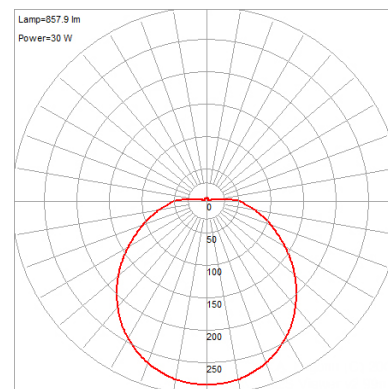

Product Dimensions

Fixture	Canopy
Length :: N/A	Length :: N/A
Width :: N/A	Width :: N/A
Diameter :: 21.5"	Diameter :: N/A
Extension :: N/A	Height :: N/A
Height :: 5"	
Overall Height :: N/A	

Technical Specifications

Photometrics

CCT :: 3000
 CRI :: 90
 Wattage :: 30w
 Nominal Lumens :: 3057Lm
 Delivered Lumens :: 1028Lm

Recommended Dimmers

(ELV) LUTRON Diva DVELV-300P; (ELV) LUTRON Diva DVELV-303P; (ELV) LUTRON Skylark SELV-300P; (TRIAC) LUTRON Diva DV-600P

Additional Items :: 0

Line Drawing #1

Line Drawing #2

Image Not Available

IES File

Toll Free 800-828-5483 • www.AccessLighting.com

14410 Myford Road, Irvine, CA 92606

The information provided is subject to change without notice. ©2020 Access Lighting Corporation. All Rights Reserved
 Rev. 202004 Filename:: 20458LEDD-BS_WHT.pdf