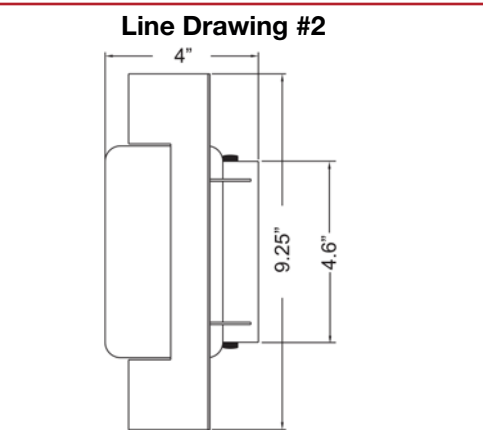

IES File

Image Not Available

Toll Free 800-828-5483 • www.AccessLighting.com

14410 Myford Road, Irvine, CA 92606
The information provided is subject to change without notice. ©2020 Access Lighting Corporation. All Rights Reserved
Rev. 202004   Filename:: 20449-SAT_OPL.pdf