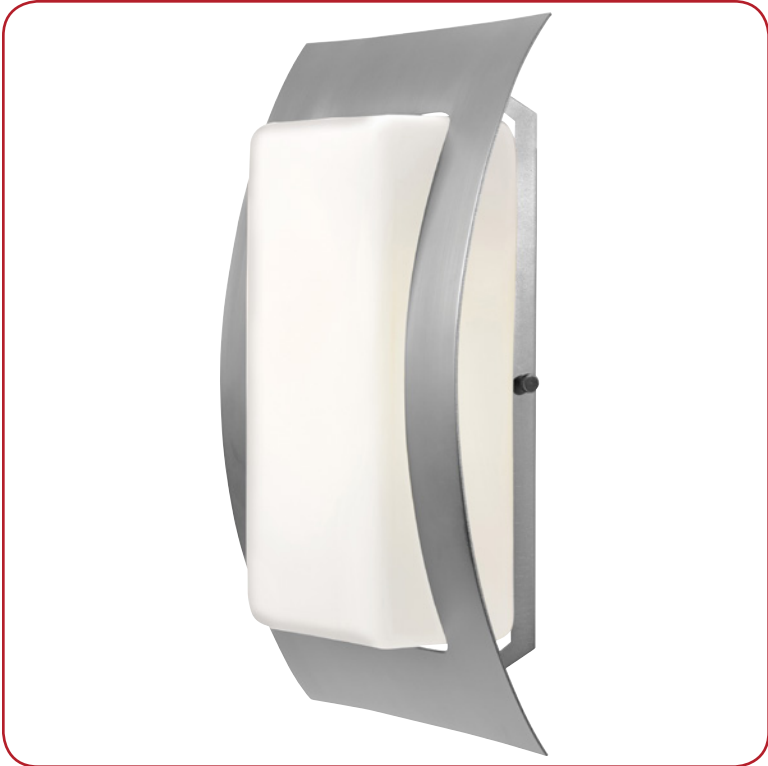

Model No :: **20449-SAT/OPL**  
 Name :: Eclipse

Project Name :: \_\_\_\_\_  
 Location :: \_\_\_\_\_  
 Type :: \_\_\_\_\_  
 Quantity :: \_\_\_\_\_  
 Notes :: \_\_\_\_\_

Product Information	
Product ID ::	20449
UPC Code ::	641594127904
Mounting Type ::	Wall
Finish ::	Satin (SAT)
Diffuser ::	Opal (OPL)
Alt. Finishes ::	Satin (SAT)
Alt. Diffusers ::	Opal (OPL)

Product Dimensions		
<b>Fixture</b>		<b>Canopy</b>
Length ::	N/A	Length :: 9.25"
Width ::	9.25"	Width :: 4.75"
Diameter ::	N/A	Diameter :: N/A
Extension ::	4"	Height :: 1"
Height ::	14"	
Overall Height ::	N/A	

**Technical Specifications**

Qualifications	Specifications	Photometrics	Recommended Dimmers
Location Rating :: Wet	Frame Material :: Steel	CCT :: 2700	(TRIAC) Any Standard Dimmer
Certification :: UL Listed (US/Canada)	Diffuser Material :: Glass	CRI :: N/A	
IES File ::	Voltage :: 120v	Wattage :: 75w	
JA8 Compliant :: No	Lamping Type :: Incandescent	Nominal Lumens :: 1100Lm	
Energy Star :: No	Lamping Base :: E-26	Delivered Lumens :: N/A	
ADA Compliant :: Yes	Lamp Quantity :: 1	Additional Items :: 0	
Marine Grade :: No	Lamp Wattage :: 75 W		
Emergency Lighting :: No	Total Wattage :: 75w		
Warranty :: 1 Year Limited	Lamps Included :: No		
	J-Box Type :: Standard		