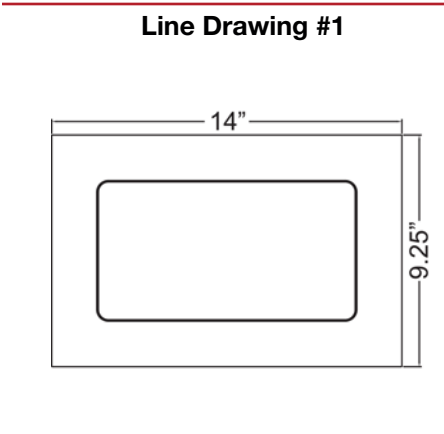

IES File

Image Not Available

Toll Free 800-828-5483 • www.AccessLighting.com

14410 Myford Road, Irvine, CA 92606
The information provided is subject to change without notice. ©2020 Access Lighting Corporation. All Rights Reserved
Rev. 202004   Filename:: 20449-SAT_OPL.pdf