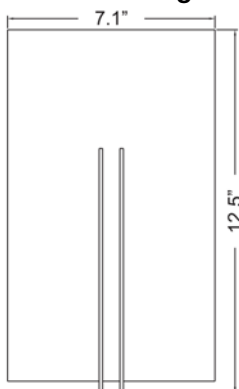

Product Dimensions

Fixture	Canopy
Length :: N/A	Length :: 11.25"
Width :: 7.25"	Width :: 6.75"
Diameter :: N/A	Diameter :: N/A
Extension :: 3.75"	Height :: 0.5"
Height :: 12.5"	
Overall Height :: N/A	

Technical Specifications

Photometrics

CCT :: 2200-
 CRI :: 84
 Wattage :: 22.5w
 Nominal Lumens :: 1800Lm
 Delivered Lumens :: N/A

Recommended Dimmers

(Remote Control) Philips Hue Wireless Dimmer Provided

Additional Items :: Provided with a Wireless Dimmer, For APP and Voice Control a Philips Hue bridge is required (Sold Separately)

Line Drawing #1

Line Drawing #2

IES File

Image Not Available

Toll Free 800-828-5483 • www.AccessLighting.com

14410 Myford Road, Irvine, CA 92606

The information provided is subject to change without notice. ©2020 Access Lighting Corporation. All Rights Reserved
 Rev. 202004 Filename:: 20446LEDSWAD-BS_WHT.pdf