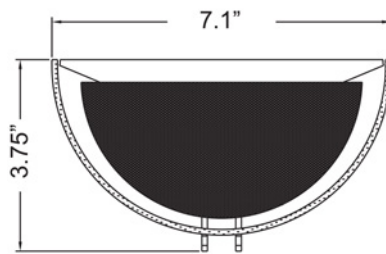

Product Dimensions

Fixture	Canopy
Length :: N/A	Length :: 11.25"
Width :: 7.25"	Width :: 6.75"
Diameter :: N/A	Diameter :: N/A
Extension :: 3.75"	Height :: 0.5"
Height :: 12.5"	
Overall Height :: N/A	

Technical Specifications

Line Drawing #1

Line Drawing #2

IES File

Image Not Available

Toll Free 800-828-5483 • www.AccessLighting.com

14410 Myford Road, Irvine, CA 92606

The information provided is subject to change without notice. ©2020 Access Lighting Corporation. All Rights Reserved
 Rev. 202004 Filename:: 20446LEDSWAD-BS_WHT.pdf