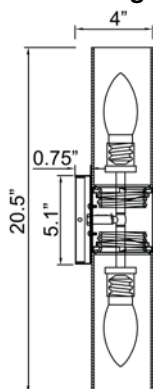

Line Drawing #2