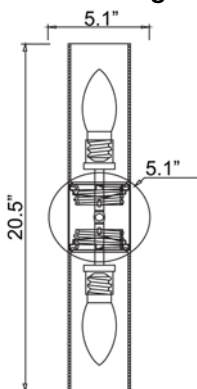

Model No :: **20442LEDDL-CH/OPL**
Name :: Aqueous

Project Name :: _____
Location :: _____
Type :: _____
Quantity :: _____
Notes :: _____

Product Information

Product ID :: 20442LEDDL
UPC Code :: 641594234015
Mounting Type :: Wall
Finish :: Chrome (CH)
Diffuser :: Opal (OPL)
Alt. Finishes :: Chrome (CH)
Alt. Diffusers :: Opal (OPL)

Product Dimensions

Fixture	Canopy
Length :: N/A	Length :: 5.25"
Width :: 4.75"	Width :: 5.25"
Diameter :: N/A	Diameter :: N/A
Extension :: 4"	Height :: 0.75"
Height :: 20.5"	
Overall Height :: N/A	

Technical Specifications

Qualifications	Specifications	Photometrics	Recommended Dimmers
Location Rating :: Damp	Frame Material :: Steel	CCT :: 2700	0
Certification :: ETL Listed (US/Canada)	Diffuser Material :: Glass	CRI :: N/A	
IES File ::	Voltage :: 120v	Wattage :: 120w	
JA8 Compliant :: No	Lamping Type :: Incandescent	Nominal Lumens :: 1600Lm	
Energy Star :: No	Lamping Base :: E-26	Delivered Lumens :: N/A	
ADA Compliant :: Yes	Lamp Quantity :: 2	Additional Items :: 0	
Marine Grade :: No	Lamp Wattage :: 60 W		
Emergency Lighting :: No	Total Wattage :: 120w		
Warranty :: 1 Year Limited	Lamps Included :: No		
	J-Box Type :: Standard		

Line Drawing #1