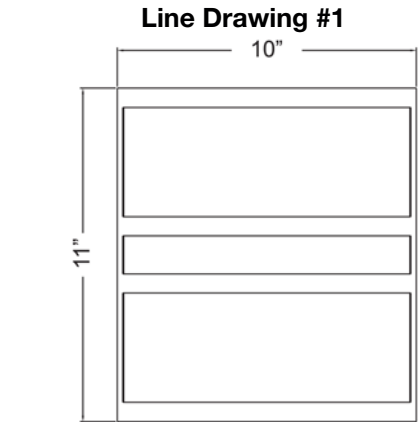

IES File

Image Not Available

Toll Free 800-828-5483 • www.AccessLighting.com

14410 Myford Road, Irvine, CA 92606

The information provided is subject to change without notice. ©2020 Access Lighting Corporation. All Rights Reserved
Rev. 202004 Filename:: 20440LEDSWAD-BS_OPL.pdf