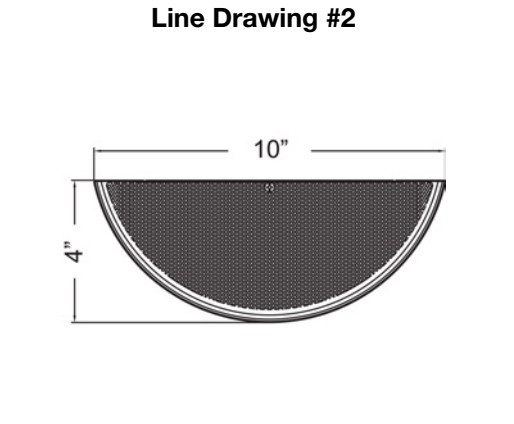

IES File

Image Not Available

Toll Free 800-828-5483 • www.AccessLighting.com

14410 Myford Road, Irvine, CA 92606

The information provided is subject to change without notice. ©2020 Access Lighting Corporation. All Rights Reserved
Rev. 202004 Filename:: 20440LEDSWAD-BS_OPL.pdf