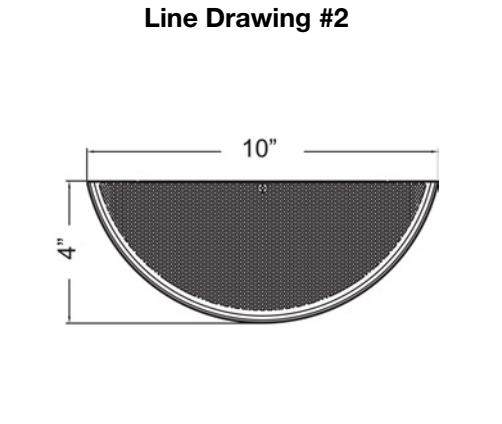

IES File

Image Not Available

Toll Free 800-828-5483 • www.AccessLighting.com

14410 Myford Road, Irvine, CA 92606

The information provided is subject to change without notice. ©2020 Access Lighting Corporation. All Rights Reserved
Rev. 202004 Filename:: 20439LEDSWAD-BS_OPL.pdf