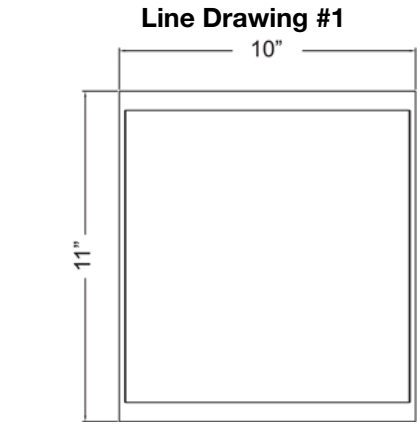

IES File

Image Not Available

Toll Free 800-828-5483 • www.AccessLighting.com

14410 Myford Road, Irvine, CA 92606

The information provided is subject to change without notice. ©2020 Access Lighting Corporation. All Rights Reserved
Rev. 202004 Filename:: 20439LEDSWAD-BS_OPL.pdf