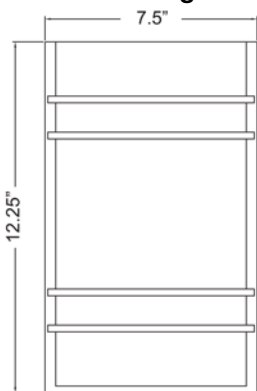

Product Dimensions

Fixture	Canopy
Length :: N/A	Length :: 12.25"
Width :: 7.5"	Width :: 7.5"
Diameter :: N/A	Diameter :: N/A
Extension :: 4"	Height :: 0.5"
Height :: 12.25"	
Overall Height :: N/A	

Technical Specifications

Line Drawing #1

Line Drawing #2

IES File

Image Not Available

Toll Free 800-828-5483 • www.AccessLighting.com

14410 Myford Road, Irvine, CA 92606

The information provided is subject to change without notice. ©2020 Access Lighting Corporation. All Rights Reserved
 Rev. 202004 Filename:: 20416LEDSWAD-BS_OPL.pdf