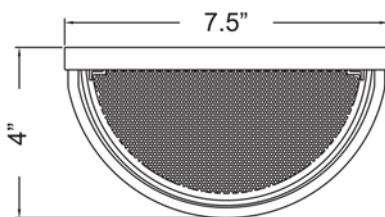

Product Dimensions

Fixture	Canopy
Length :: N/A	Length :: 12.25"
Width :: 7.5"	Width :: 7.5"
Diameter :: N/A	Diameter :: N/A
Extension :: 4"	Height :: 0.5"
Height :: 12.25"	
Overall Height :: N/A	

Technical Specifications

Photometrics

CCT :: 2200-
 CRI :: 84
 Wattage :: 22.5w
 Nominal Lumens :: 1800Lm
 Delivered Lumens :: N/A

Recommended Dimmers

(Remote Control) Philips Hue Wireless Dimmer Provided

Additional Items :: Provided with a Wireless Dimmer, For APP and Voice Control a Philips Hue bridge is required (Sold Separately)

Line Drawing #1

Line Drawing #2

IES File

Image Not Available

Toll Free 800-828-5483 • www.AccessLighting.com

14410 Myford Road, Irvine, CA 92606

The information provided is subject to change without notice. ©2020 Access Lighting Corporation. All Rights Reserved
 Rev. 202004 Filename:: 20416LEDSWAD-BS_OPL.pdf