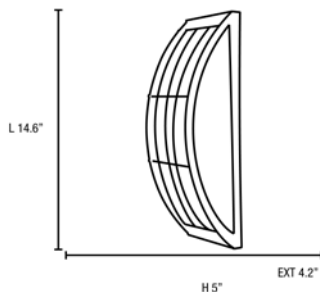

Line Drawing #1

Line Drawing #2

Image Not Available

IES File

Image Not Available

Toll Free 800-828-5483 • www.AccessLighting.com

14410 Myford Road, Irvine, CA 92606

The information provided is subject to change without notice. ©2020 Access Lighting Corporation. All Rights Reserved
Rev. 202004 Filename:: 20373LEDDLDP-SAT_OPL.pdf