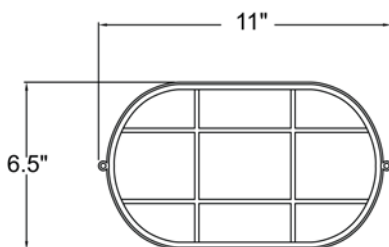

Model No :: **20292LEDDLDP-WH/FST**
Name :: Nauticus

Project Name :: _____
Location :: _____
Type :: _____
Quantity :: _____
Notes :: _____

Product Information

Product ID :: 20292
UPC Code :: 641594216424
Mounting Type :: Ceiling or Wall
Finish :: White (WH)
Diffuser :: Frosted (FST)
Alt. Finishes :: Black (BL); Satin (SAT); White (WH)
Alt. Diffusers :: Frosted (FST)

Product Dimensions

Fixture	Canopy
Length :: N/A	Length :: 10.75"
Width :: 11"	Width :: 6.5"
Diameter :: N/A	Diameter :: N/A
Extension :: 5"	Height :: 1"
Height :: 6.5"	
Overall Height :: N/A	

Technical Specifications

Qualifications	Specifications	Photometrics	Recommended Dimmers
Location Rating :: Wet	Frame Material :: Aluminum	CCT :: 3000	(ELV) LUTRON Skylark SELV-300P; (MLV) COOPER Aspire 9530SW; (TRIAC) LEGRAND Titan CD703-PW
Certification :: UL Listed (US/Canada)	Diffuser Material :: Glass	CRI :: 80	
IES File ::	Voltage :: 120v	Wattage :: 10w	
JA8 Compliant :: No	Lamping Type :: Replaceable LED	Nominal Lumens :: 800Lm	
Energy Star :: No	Lamping Base :: E-26	Delivered Lumens :: N/A	
ADA Compliant :: No	Lamp Quantity :: 1	Additional Items :: 0	
Marine Grade :: No	Lamp Wattage :: 10 W		
Emergency Lighting :: No	Total Wattage :: 10w		
Warranty :: 1 Year Limited	Lamps Included :: Yes		
	J-Box Type :: Standard		

Line Drawing #1

IES File

Image Not Available

Toll Free 800-828-5483 • www.AccessLighting.com

14410 Myford Road, Irvine, CA 92606

The information provided is subject to change without notice. ©2020 Access Lighting Corporation. All Rights Reserved
Rev. 202004 Filename:: 20292LEDDLDP-WH_FST.pdf