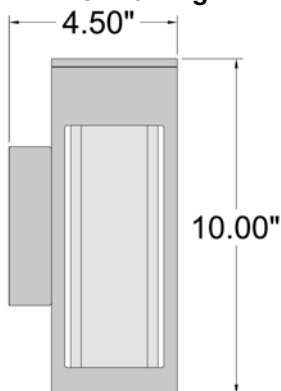

**Product Dimensions**

<b>Fixture</b>		<b>Canopy</b>
Length ::	N/A	Length :: N/A
Width ::	4.75"	Width :: N/A
Diameter ::	N/A	Diameter :: N/A
Extension ::	4.5"	Height :: N/A
Height ::	10"	
Overall Height ::	N/A	

**Specifications**

Frame Material :: Steel  
 Diffuser Material :: Glass  
 Voltage :: 120v  
 Lamping Type :: Dedicated LED  
 Lamping Base :: SSL  
 Lamp Quantity :: 1  
 Lamp Wattage :: 8 W  
 Total Wattage :: 8 W  
 Lamps Included :: Yes  
 J-Box Type :: Standard

**Photometrics**

CCT :: 3000  
 CRI :: 90  
 Wattage :: 8 W  
 Nominal Lumens :: 720Lm  
 Delivered Lumens :: N/A

**Recommended Dimmers**

0

Additional Items :: JA8 compliant when installed outdoors

**Line Drawing #1**

**Line Drawing #2**

**IES File**

**Toll Free 800-828-5483 • www.AccessLighting.com**

14410 Myford Road, Irvine, CA 92606

The information provided is subject to change without notice. ©2020 Access Lighting Corporation. All Rights Reserved  
 Rev. 202004 Filename:: 20125LEDDMG-ORB\_OPL.pdf