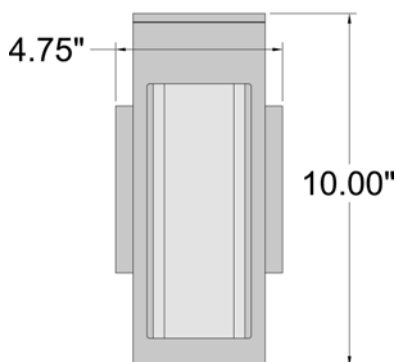

**Product Dimensions**

<b>Fixture</b>		<b>Canopy</b>
Length ::	N/A	Length :: N/A
Width ::	4.75"	Width :: N/A
Diameter ::	N/A	Diameter :: N/A
Extension ::	4.5"	Height :: N/A
Height ::	10"	
Overall Height ::	N/A	

**Specifications**

Frame Material :: Steel  
 Diffuser Material :: Glass  
 Voltage :: 120v  
 Lamping Type :: Dedicated LED  
 Lamping Base :: SSL  
 Lamp Quantity :: 1  
 Lamp Wattage :: 8 W  
 Total Wattage :: 8 W  
 Lamps Included :: Yes  
 J-Box Type :: Standard

**Photometrics**

CCT :: 3000  
 CRI :: 90  
 Wattage :: 8 W  
 Nominal Lumens :: 720Lm  
 Delivered Lumens :: N/A

**Recommended Dimmers**

0

Additional Items :: JA8 compliant when installed outdoors

**Line Drawing #1**

**Line Drawing #2**

**IES File**

**Toll Free 800-828-5483 • www.AccessLighting.com**

14410 Myford Road, Irvine, CA 92606

The information provided is subject to change without notice. ©2020 Access Lighting Corporation. All Rights Reserved  
 Rev. 202004 Filename:: 20125LEDDMG-ORB\_OPL.pdf