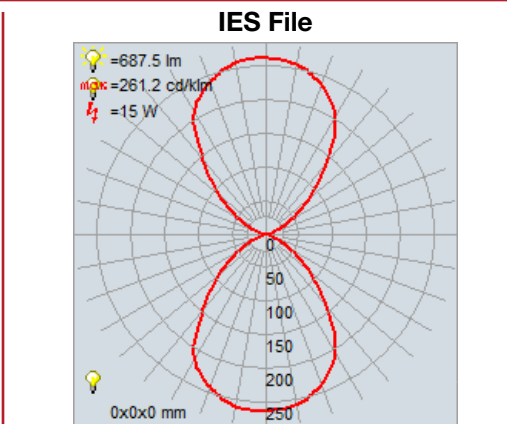

Model No :: **20121LEDDMG-SAT**
 Name :: Marino

Project Name :: _____
 Location :: _____
 Type :: _____
 Quantity :: _____
 Notes :: _____

Product Information

Product ID :: 20121
 UPC Code :: 641594241099
 Mounting Type :: Wall
 Finish :: Satin (SAT)
 Diffuser :: 0
 Alt. Finishes :: Black (BL); Satin (SAT)
 Alt. Diffusers :: 0

Product Dimensions

Fixture	Canopy
Length :: 0	Length :: 0
Width :: 4.75"	Width :: 0
Diameter :: 0	Diameter :: 0
Extension :: 4.75"	Height :: 0
Height :: 14"	
Overall Height :: 0	

Technical Specifications

Qualifications	Specifications	Photometrics	Recommended Dimmers
Location Rating :: Wet	Frame Material :: Steel	CCT :: 3000	0
Certification :: ETL Listed (US/Canada)	Diffuser Material :: 0	CRI :: 90	
IES File ::	Voltage :: 120v	Wattage :: 12w	
JA8 Compliant :: No	Lamping Type :: Dedicated LED	Nominal Lumens :: 1200Lm	
Energy Star :: No	Lamping Base :: SSL	Delivered Lumens :: 688Lm	
ADA Compliant :: No	Lamp Quantity :: 2	Additional Items :: 0	
Marine Grade :: No	Lamp Wattage :: 6 W		
Emergency Lighting :: No	Total Wattage :: 12w		
Warranty :: 5 Year Limited	Lamps Included :: Yes		
	J-Box Type :: Standard		