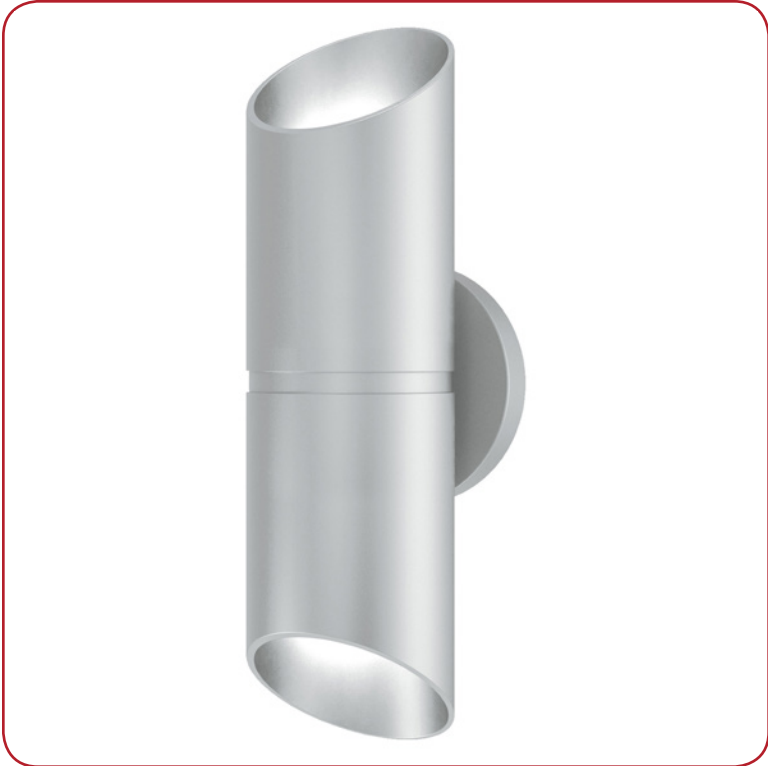

Model No :: **20121LEDDMG-SAT**
 Name :: Marino

Project Name :: _____
 Location :: _____
 Type :: _____
 Quantity :: _____
 Notes :: _____

Product Information

Product ID :: 20121
 UPC Code :: 641594241099
 Mounting Type :: Wall
 Finish :: Satin (SAT)
 Diffuser :: 0
 Alt. Finishes :: Black (BL); Satin (SAT)
 Alt. Diffusers :: 0

Product Dimensions

Fixture	Canopy
Length :: 0	Length :: 0
Width :: 4.75"	Width :: 0
Diameter :: 0	Diameter :: 0
Extension :: 4.75"	Height :: 0
Height :: 14"	
Overall Height :: 0	

Technical Specifications

Qualifications	Specifications	Photometrics	Recommended Dimmers
Location Rating :: Wet	Frame Material :: Steel	CCT :: 3000	0
Certification :: ETL Listed (US/Canada)	Diffuser Material :: 0	CRI :: 90	
IES File ::	Voltage :: 120v	Wattage :: 12w	
JA8 Compliant :: No	Lamping Type :: Dedicated LED	Nominal Lumens :: 1200Lm	
Energy Star :: No	Lamping Base :: SSL	Delivered Lumens :: 688Lm	
ADA Compliant :: No	Lamp Quantity :: 2	Additional Items :: 0	
Marine Grade :: No	Lamp Wattage :: 6 W		
Emergency Lighting :: No	Total Wattage :: 12w		
Warranty :: 5 Year Limited	Lamps Included :: Yes		
	J-Box Type :: Standard		