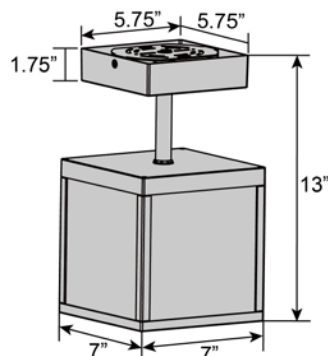

Product Dimensions

Fixture		Canopy
Length :: 7"		Length :: 5.75"
Width :: 7"		Width :: 5.75"
Diameter :: N/A		Diameter :: N/A
Extension :: N/A		Height :: 1.75"
Height :: 13"		
Overall Height :: N/A		

Technical Specifications

Photometrics

CCT :: 3000
 CRI :: 90
 Wattage :: 13w
 Nominal Lumens :: 1400Lm
 Delivered Lumens :: N/A

Recommended Dimmers

0

Additional Items :: Marine Grade

Line Drawing #1

Line Drawing #2

Image Not Available