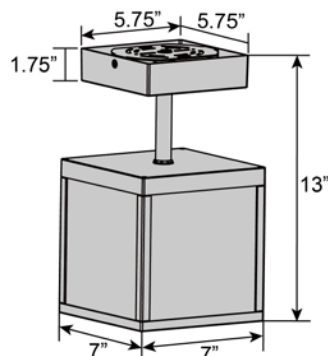

**Product Dimensions**

<b>Fixture</b>		<b>Canopy</b>
Length :: 7"		Length :: 5.75"
Width :: 7"		Width :: 5.75"
Diameter :: N/A		Diameter :: N/A
Extension :: N/A		Height :: 1.75"
Height :: 13"		
Overall Height :: N/A		

**Photometrics**

CCT :: 3000  
 CRI :: 90  
 Wattage :: 13w  
 Nominal Lumens :: 1400Lm  
 Delivered Lumens :: N/A

**Recommended Dimmers**

0

Additional Items :: Marine Grade

**Line Drawing #1**

**Line Drawing #2**