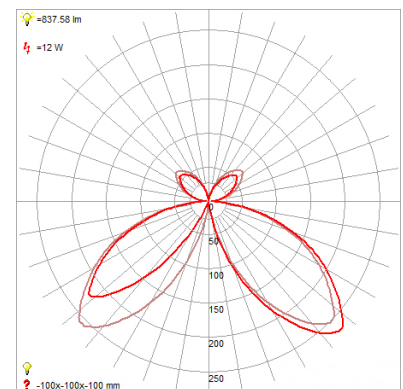

Image Not Available

IES File