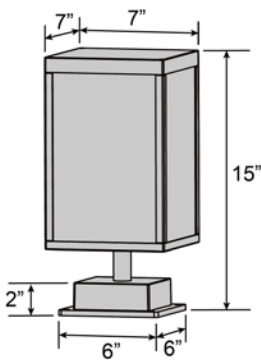

Line Drawing #1

Line Drawing #2