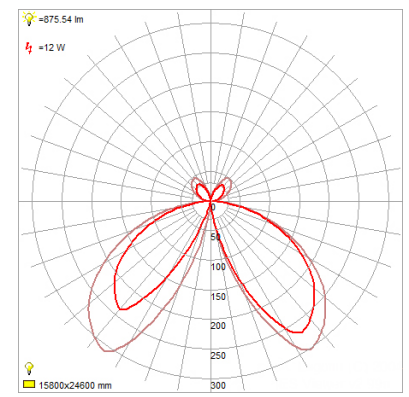

Product Dimensions

Fixture	Canopy
Length :: N/A	Length :: 6"
Width :: 7"	Width :: 6"
Diameter :: N/A	Diameter :: N/A
Extension :: 7"	Height :: 2"
Height :: 15"	
Overall Height :: N/A	

Technical Specifications

Qualifications	Specifications	Photometrics	Recommended Dimmers
Location Rating :: Wet	Frame Material :: Aluminum	CCT :: 3000	0
Certification :: ETL Listed (US/Canada)	Diffuser Material :: Glass	CRI :: 90	
IES File ::	Voltage :: 120-277v	Wattage :: 13w	
JA8 Compliant :: No	Lamping Type :: Dedicated LED	Nominal Lumens :: 1400Lm	
Energy Star :: No	Lamping Base :: SSL	Delivered Lumens :: N/A	
ADA Compliant :: No	Lamp Quantity :: 1	Additional Items :: Marine Grade	
Marine Grade :: No	Lamp Wattage :: 13 W		
Emergency Lighting :: No	Total Wattage :: 13w		
Warranty :: 5 Year Limited	Lamps Included :: Yes		
	J-Box Type :: Standard		

Line Drawing #1

Line Drawing #2

Image Not Available

IES File

Toll Free 800-828-5483 • www.AccessLighting.com

14410 Myford Road, Irvine, CA 92606
 The information provided is subject to change without notice. ©2020 Access Lighting Corporation. All Rights Reserved
 Rev. 202004 Filename: 20083LED-SG_SDG.pdf