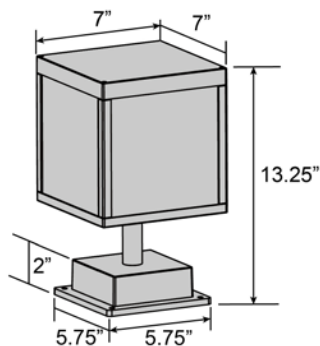

Product Dimensions

Fixture	Canopy
Length :: N/A	Length :: 5.75"
Width :: 7"	Width :: 5.75"
Diameter :: N/A	Diameter :: N/A
Extension :: 7"	Height :: 2"
Height :: 13.25"	
Overall Height :: N/A	

Technical Specifications

Photometrics

CCT :: 3000
 CRI :: 90
 Wattage :: 13w
 Nominal Lumens :: 1400Lm
 Delivered Lumens :: N/A

Recommended Dimmers

0

Additional Items :: Marine Grade

Line Drawing #1

Line Drawing #2

Image Not Available