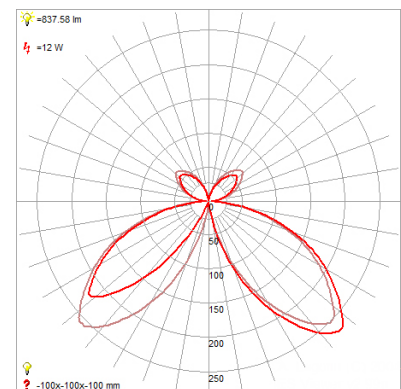

Image Not Available

IES File