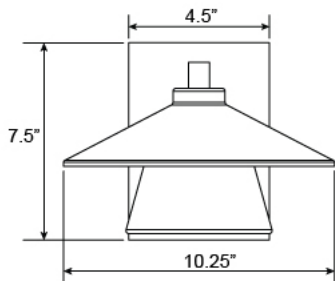

Product Dimensions

Fixture		Canopy
Length ::	N/A	Length :: 1"
Width ::	10.25"	Width :: 4.5"
Diameter ::	N/A	Diameter :: N/A
Extension ::	11.5"	Height :: 7.5"
Height ::	7.5"	
Overall Height ::	N/A	

Technical Specifications

Photometrics

CCT :: 4000
 CRI :: 90
 Wattage :: 9w
 Nominal Lumens :: 716Lm
 Delivered Lumens :: 434Lm

Recommended Dimmers

(ELV) LUTRON Diva DVELV-303P; (ELV) LUTRON Maestro MAELV-600; (ELV) LUTRON Skylark SELV-300P; (TRIAC) LEVITON Decora Sureslide 6672; (TRIAC) LEVITON Decora Sureslide 6674; (TRIAC) LUTRON Diva DVCL-153P; (TRIAC) LUTRON Skylark CL

Additional Items :: 0

Line Drawing #1

Line Drawing #2

IES File

Toll Free 800-828-5483 • www.AccessLighting.com

14410 Myford Road, Irvine, CA 92606

The information provided is subject to change without notice. ©2020 Access Lighting Corporation. All Rights Reserved
 Rev. 202004 Filename:: 20060LEDDMG-SAT_SDG.pdf