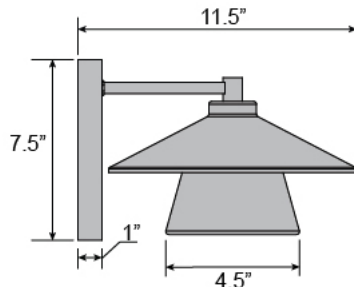

Product Dimensions

Fixture		Canopy
Length ::	N/A	Length :: 1"
Width ::	10.25"	Width :: 4.5"
Diameter ::	N/A	Diameter :: N/A
Extension ::	11.5"	Height :: 7.5"
Height ::	7.5"	
Overall Height ::	N/A	

Technical Specifications

Additional Items :: 0

Line Drawing #1

Line Drawing #2

IES File

Toll Free 800-828-5483 • www.AccessLighting.com

14410 Myford Road, Irvine, CA 92606

The information provided is subject to change without notice. ©2020 Access Lighting Corporation. All Rights Reserved
 Rev. 202004 Filename:: 20060LEDDMG-SAT_SDG.pdf