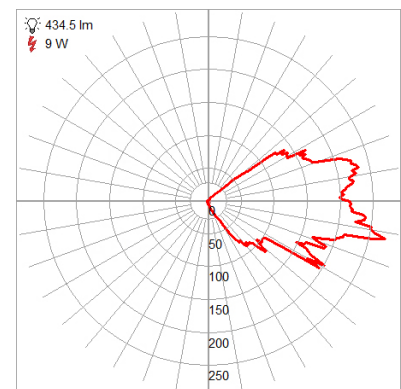

Product Dimensions

Fixture		Canopy
Length ::	N/A	Length :: 1"
Width ::	10.25"	Width :: 4.5"
Diameter ::	N/A	Diameter :: N/A
Extension ::	11.5"	Height :: 7.5"
Height ::	7.5"	
Overall Height ::	N/A	

Technical Specifications

Photometrics

CCT :: 4000
 CRI :: 90
 Wattage :: 9w
 Nominal Lumens :: 716Lm
 Delivered Lumens :: 434Lm

Recommended Dimmers

(ELV) LUTRON Diva DVELV-303P; (ELV) LUTRON Maestro MAELV-600; (ELV) LUTRON Skylark SELV-300P; (TRIAC) LEVITON Decora Sureslide 6672; (TRIAC) LEVITON Decora Sureslide 6674; (TRIAC) LUTRON Diva DVCL-153P; (TRIAC) LUTRON Skylark CL

Additional Items :: 0

Line Drawing #1

Line Drawing #2

IES File

Toll Free 800-828-5483 • www.AccessLighting.com

14410 Myford Road, Irvine, CA 92606

The information provided is subject to change without notice. ©2020 Access Lighting Corporation. All Rights Reserved
 Rev. 202004 Filename:: 20060LEDDMG-SAT_SDG.pdf