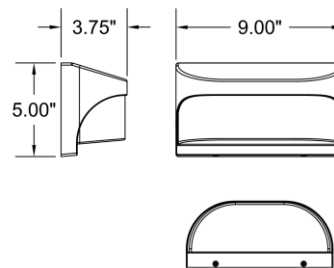

### PRODUCT MEASUREMENTS

FIXTURE	BACKPLATE / CANOPY
Length:	Length
Width: 9"	Width:
Diameter	Diameter:
Height: 5"	Height:
Extension: 3.75"	
Overall Height:	

#### LINE DRAWING

#### IES FILE

In addition to Access Lighting's purchase and warranty terms and conditions, by signing below or placing an order, you agree that you are authorized to bind the entity placing any order and acknowledge the following: All of sizes and measurements are approximate and all images are for illustrative purposes only. In the event of an inconsistency, the "Product Measurements" section controls. There also may be slight differences in the colors and designs compared to the displayed and printed images.