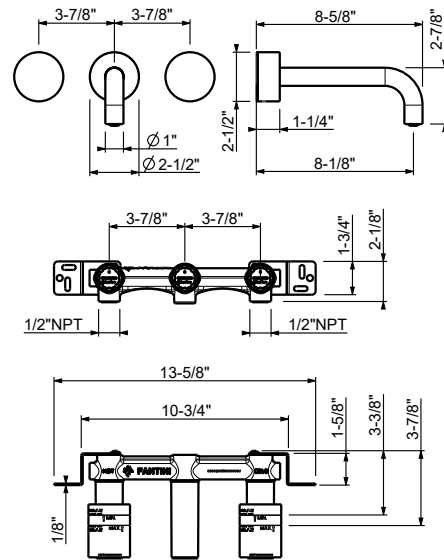

Comments:

Certifications/Awards:

LEAD FREE

CAL GREEN