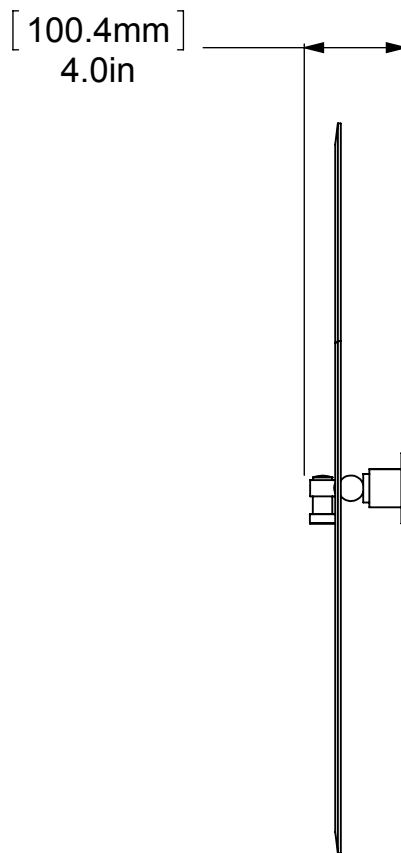

1	BPDSR	BACKPLATE	2
2	WASP	SUPPORT	2
3	BL2T-1	BALL SUPPORT	2
4	HBTT-78	TILT	2
5	HB1T-1	HUB	2
6	MRRT-94	MIRROR	1
7	CARD-34	CAP 0.75	2
8	CARD-1	CAP 1	2
9	TU34-0.75	TUBE	2

UNLESS OTHERWISE STATED

.X	±.3mm
.XX	±.15mm
.XXX	±.008mm

COPYRIGHT © Allied Brass 2016

DRAWN	2/20/2016	I.M
CHECKED	2/20/2016	P.D
APPROVED	2/20/2016	R.A

MATERIAL:	BRASS
DESCRIPTION:	MIRROR

FINISH	TBD
QUANTITY	TBD
DRAWING No.	REV
WS-94	0
SCALE	1:7.5
SHEET: 01	A4