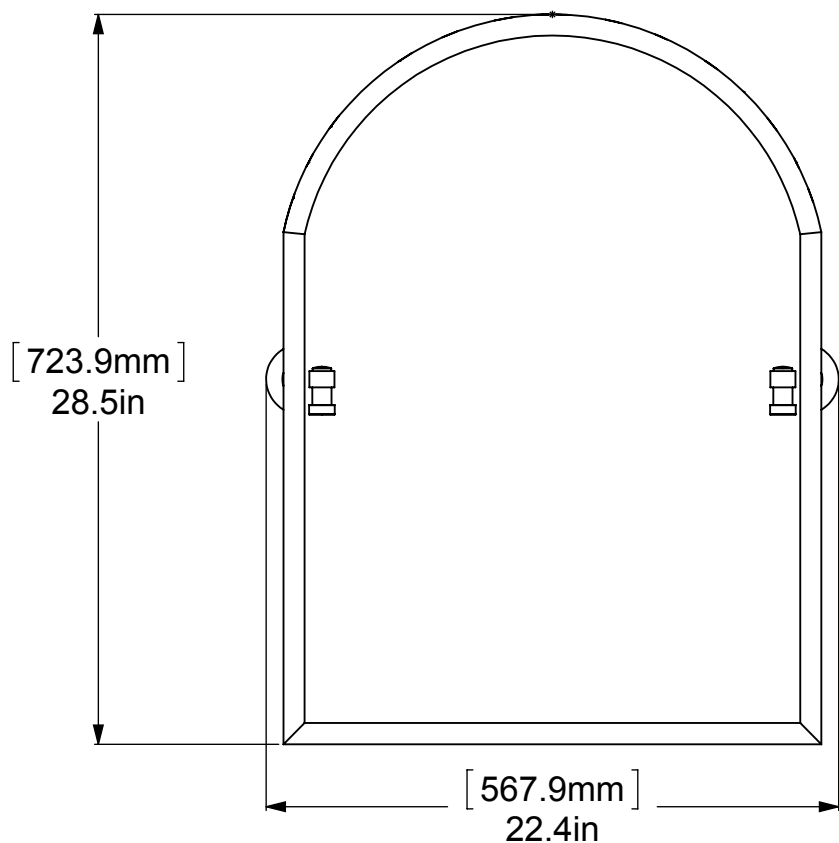

1	BPDSR	BACKPLATE	2
2	WASP	SUPPORT	2
3	BL2T-1	BALL SUPPORT	2
4	HBTT-78	TILT	2
5	HB1T-1	HUB	2
6	MRRT-94	MIRROR	1
7	CARD-34	CAP 0.75	2
8	CARD-1	CAP 1	2
9	TU34-0.75	TUBE	2

UNLESS OTHERWISE STATED

.X	±.3mm
.XX	±.15mm
.XXX	±.008mm

COPYRIGHT © Allied Brass 2016

DRAWN	2/20/2016	I.M
CHECKED	2/20/2016	P.D
APPROVED	2/20/2016	R.A

MATERIAL:	BRASS
DESCRIPTION:	MIRROR

FINISH	TBD
QUANTITY	TBD
DRAWING No.	REV
WS-94	0
SCALE	1:7.5
SHEET: 01	A4