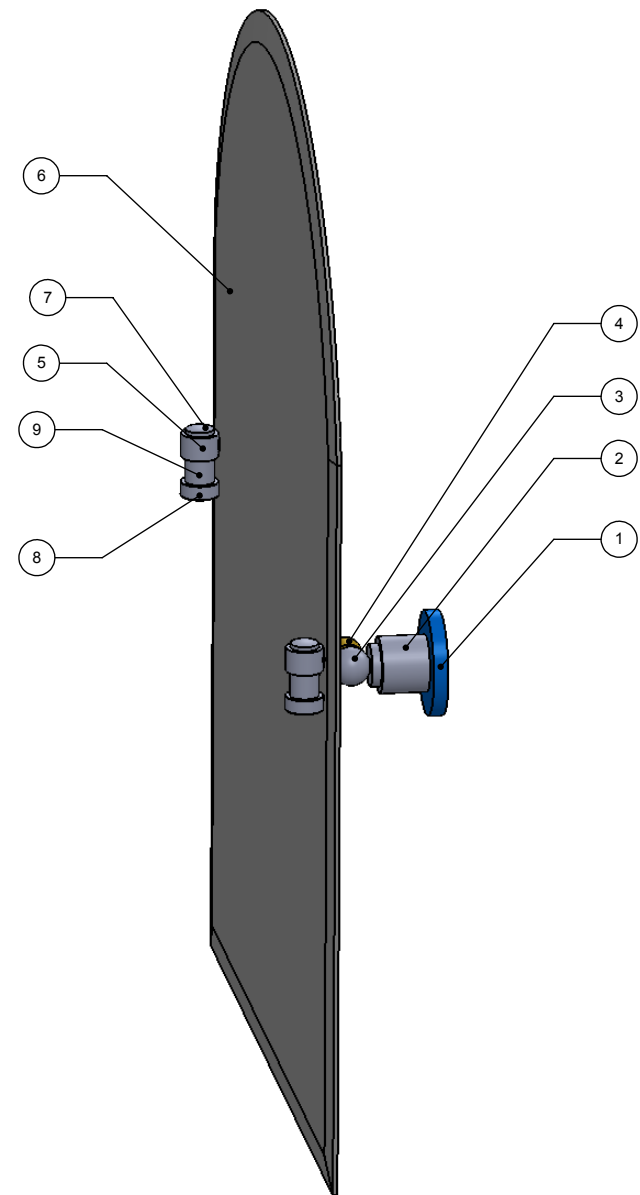

1	BPDSR	BACKPLATE	2
2	WASP	SUPPORT	2
3	BL2T-1	BALL SUPPORT	2
4	HBTT-78	TILT	2
5	HB1T-1	HUB	2
6	MRRT-94	MIRROR	1
7	CARD-34	CAP 0.75	2
8	CARD-1	CAP 1	2
9	TU34-0.75	TUBE	2

UNLESS OTHERWISE STATED

.X	±.3mm
.XX	±.15mm
.XXX	±.008mm

COPYRIGHT © Allied Brass 2016

DRAWN	2/20/2016	I.M
CHECKED	2/20/2016	P.D
APPROVED	2/20/2016	R.A

MATERIAL:	BRASS
DESCRIPTION:	MIRROR

FINISH	TBD
QUANTITY	TBD
DRAWING No.	REV
WS-94	0
SCALE	1:7.5
SHEET: 01	A4