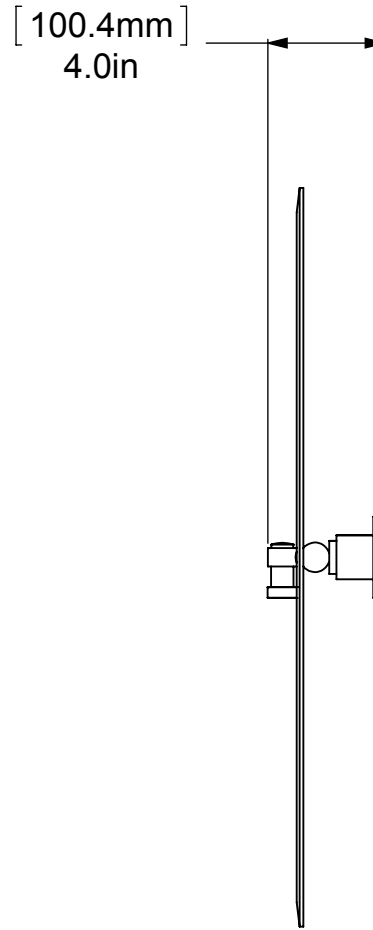

1	BPDSR	BACKPLATE	2
2	WASP	SUPPORT	2
3	BL2T-1	BALL SUPPORT	2
4	HBTT-78	TILT	2
5	HB1T-1	HUB	2
6	MRRT-92	MIRROR	1
7	CARD-34	CAP 0.75	2
8	CARD-1	CAP 1	2
9	TU34-0.75	TUBE	2

UNLESS OTHERWISE STATED

.X	±.3mm
.XX	±.15mm
.XXX	±.008mm

COPYRIGHT © Allied Brass 2016

THIRD ANGLE PROJECTION

DRAWN	2/20/2016	I.M	MATERIAL:	BRASS	FINISH	TBD	
CHECKED	2/20/2016	P.D	DESCRIPTION:	MIRROR	QUANTITY	TBD	
APPROVED	2/20/2016	R.A			DRAWING No.	REV	
					WS-92		
					SCALE	1:6.5	SHEET: 01