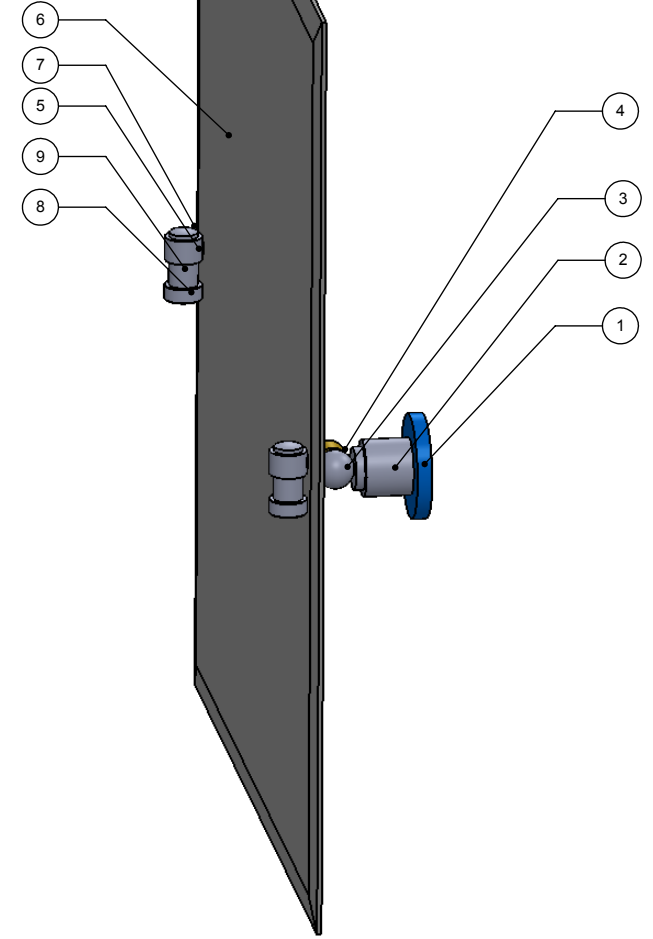

1	BPDSR	BACKPLATE	2
2	WASP	SUPPORT	2
3	BL2T-1	BALL SUPPORT	2
4	HBTT-78	TILT	2
5	HB1T-1	HUB	2
6	MRRT-92	MIRROR	1
7	CARD-34	CAP 0.75	2
8	CARD-1	CAP 1	2
9	TU34-0.75	TUBE	2

UNLESS OTHERWISE STATED

.X	±.3mm
.XX	±.15mm
.XXX	±.008mm

COPYRIGHT © Allied Brass 2016

THIRD ANGLE PROJECTION

DRAWN	2/20/2016	I.M	MATERIAL:	BRASS	FINISH	TBD	
CHECKED	2/20/2016	P.D	DESCRIPTION:	MIRROR	QUANTITY	TBD	
APPROVED	2/20/2016	R.A			DRAWING No.	REV	
					WS-92		
					SCALE	1:6.5	SHEET: 01