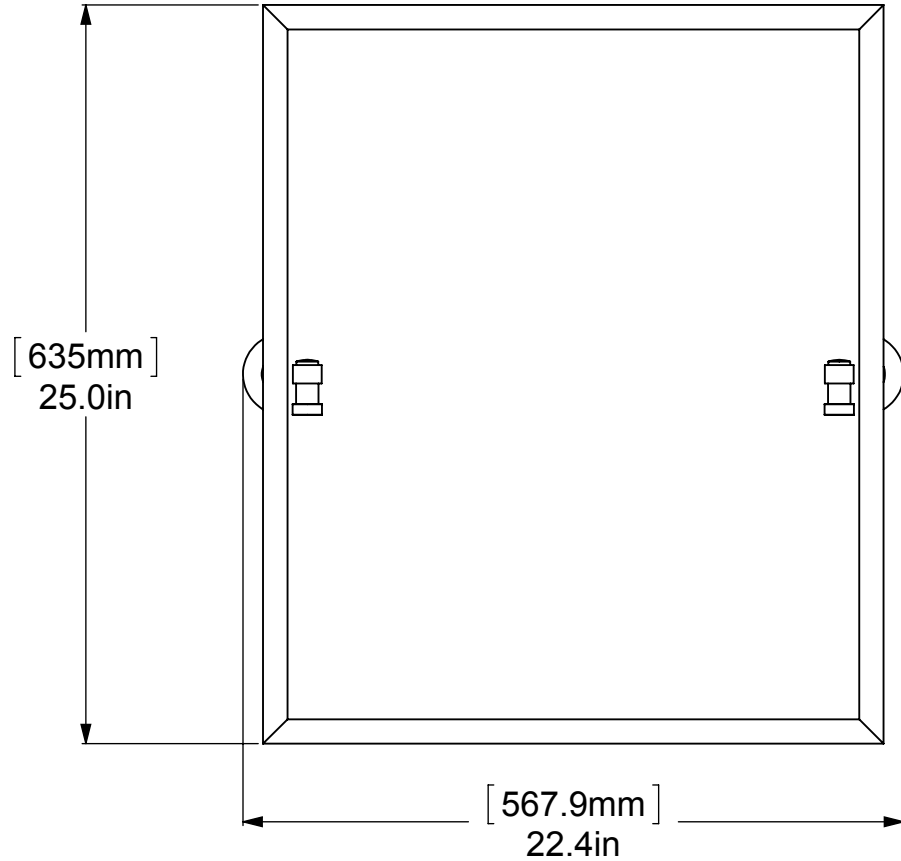

1	BPDSR	BACKPLATE	2
2	WASP	SUPPORT	2
3	BL2T-1	BALL SUPPORT	2
4	HBTT-78	TILT	2
5	HB1T-1	HUB	2
6	MRRT-92	MIRROR	1
7	CARD-34	CAP 0.75	2
8	CARD-1	CAP 1	2
9	TU34-0.75	TUBE	2

UNLESS OTHERWISE STATED

.X	±.3mm
.XX	±.15mm
.XXX	±.008mm

COPYRIGHT © Allied Brass 2016

THIRD ANGLE PROJECTION

DRAWN	2/20/2016	I.M	MATERIAL:	BRASS	FINISH	TBD	
CHECKED	2/20/2016	P.D	DESCRIPTION:	MIRROR	QUANTITY	TBD	
APPROVED	2/20/2016	R.A			DRAWING No.	REV	
					WS-92		
					SCALE	1:6.5	SHEET: 01