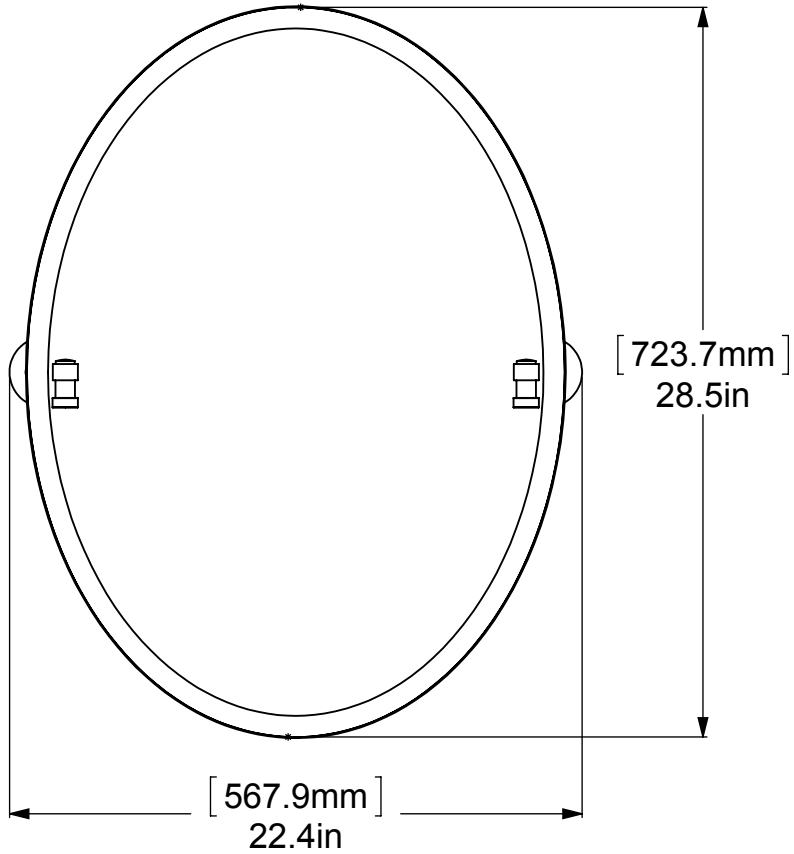

1	BPDSR	BACKPLATE	2
2	WASP	SUPPORT	2
3	BL2T-1	BALL SUPPORT	2
4	HBTT-78	TILT	2
5	HB1T-1	HUB	2
6	MRRT-94	MIRROR	1
7	CARD-34	CAP 0.75	2
8	CARD-1	CAP 1	2
9	TU34-0.75	TUBE	2

UNLESS OTHERWISE STATED

.X	±.3mm
.XX	±.15mm
.XXX	±.008mm

COPYRIGHT © Allied Brass 2016

DRAWN	2/19/2016	I.M
CHECKED	2/19/2016	P.D
APPROVED	2/19/2016	R.A

MATERIAL:	BRASS
DESCRIPTION:	MIRROR

FINISH	TBD
QUANTITY	TBD
DRAWING No.	WS-91
REV	0
SCALE	1:7.5
SHEET: 01	A4