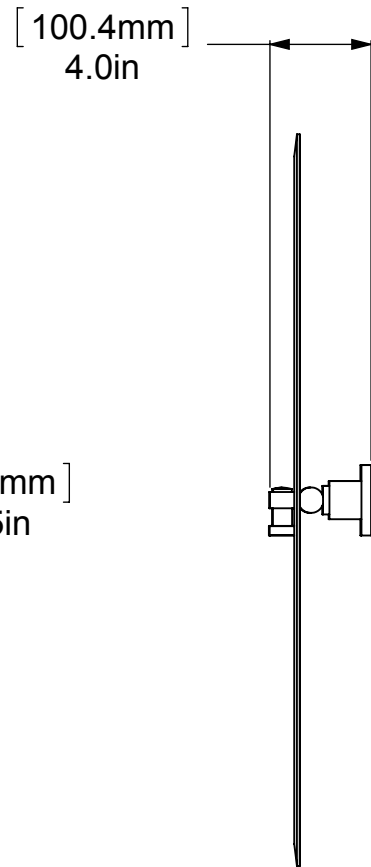

1	BPDSR	BACKPLATE	2
2	WASP	SUPPORT	2
3	BL2T-1	BALL SUPPORT	2
4	HBTT-78	TILT	2
5	HB1T-1	HUB	2
6	MRRT-94	MIRROR	1
7	CARD-34	CAP 0.75	2
8	CARD-1	CAP 1	2
9	TU34-0.75	TUBE	2

UNLESS OTHERWISE STATED

.X	±.3mm
.XX	±.15mm
.XXX	±.008mm

COPYRIGHT © Allied Brass 2016

DRAWN	2/19/2016	I.M
CHECKED	2/19/2016	P.D
APPROVED	2/19/2016	R.A

MATERIAL:	BRASS
DESCRIPTION:	MIRROR

FINISH	TBD
QUANTITY	TBD
DRAWING No.	WS-91
REV	0
SCALE	1:7.5
SHEET: 01	A4