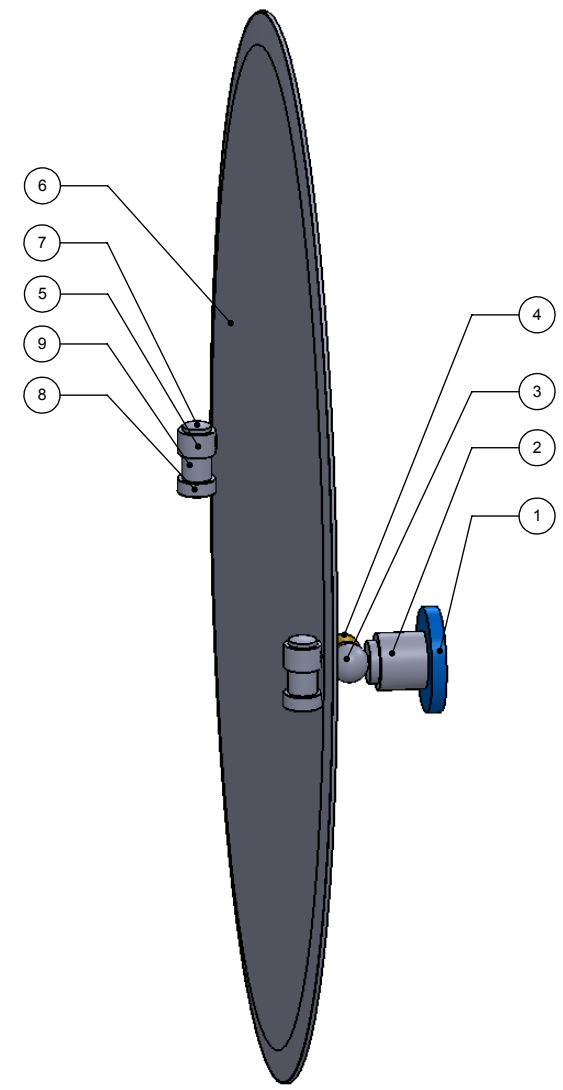

1	BPDSR	BACKPLATE	2
2	WASP	SUPPORT	2
3	BL2T-1	BALL SUPPORT	2
4	HBTT-78	TILT	2
5	HB1T-1	HUB	2
6	MRRT-94	MIRROR	1
7	CARD-34	CAP 0.75	2
8	CARD-1	CAP 1	2
9	TU34-0.75	TUBE	2

UNLESS OTHERWISE STATED

.X	±.3mm
.XX	±.15mm
.XXX	±.008mm

COPYRIGHT © Allied Brass 2016

DRAWN	2/19/2016	I.M
CHECKED	2/19/2016	P.D
APPROVED	2/19/2016	R.A

MATERIAL:	BRASS
DESCRIPTION:	MIRROR

FINISH	TBD
QUANTITY	TBD
DRAWING No.	WS-91
REV	0
SCALE	1:7.5
SHEET: 01	A4