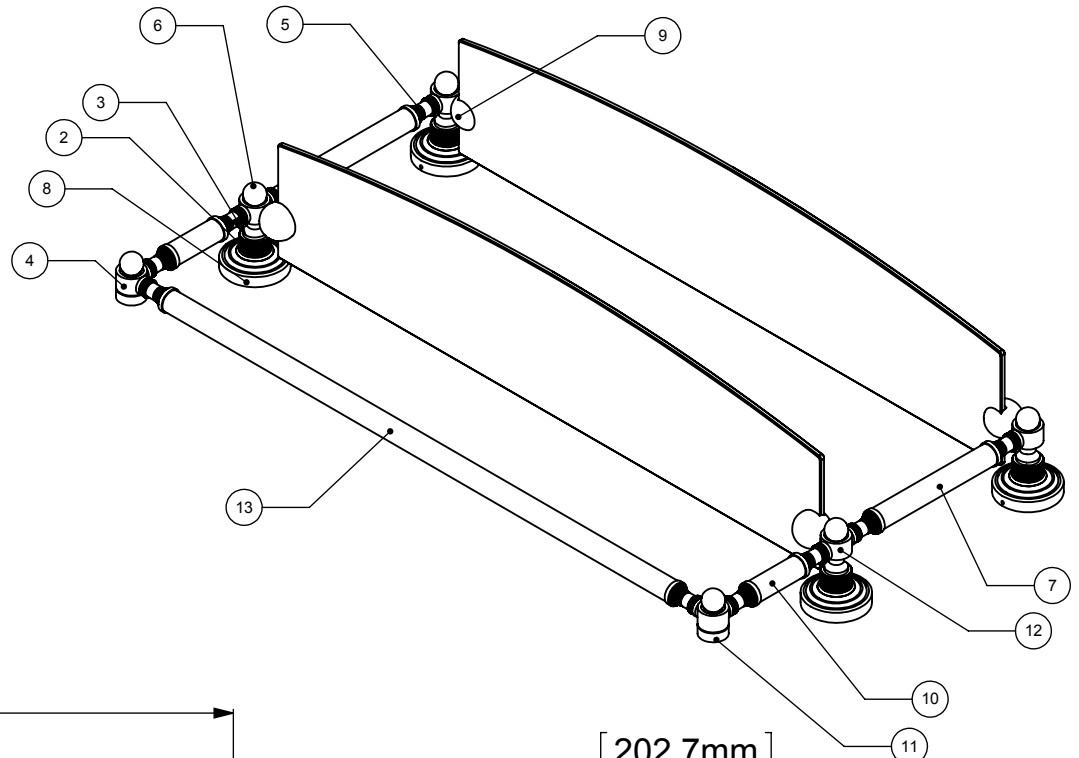

ITEM NO.	P/N	DESCRIPTION	QTY.
1	BPWV	BASE	2
2	NKSL-58	Support	4
3	NKSL-78	Neck	4
4	HB2T-1	HUB-2	4
5	NKSL-1.25	Neck	4
6	BL1T-34	End Ball	6
7	TU34-5	Connecting Tube	2
8	BLSH-1.25	Lock	4
9	GLBV-24	Glass	2
10	TU34-2	TUBE BOTTOM	2
11	CARD-1	END CAP	2
12	HB3T-1	HUB-3	2
13	TU34-22	BAR	1

UNLESS OTHERWISE STATED

.X	±.3mm
.XX	±.15mm
.XXX	±.008mm

COPYRIGHT © Allied Brass 2016

DRAWN	12/11/2016	I.M
CHECKED	12/11/2016	P.D
APPROVED	12/11/2016	R.A

MATERIAL: BRASS
 DESCRIPTION: TWO TIERED GLASS SHELF WITH TOWEL BAR

FINISH	TBD
QUANTITY	TBD
DRAWING No.	REV
WP-34TB-24	0
SCALE	SHEET: 01
1:5	A4