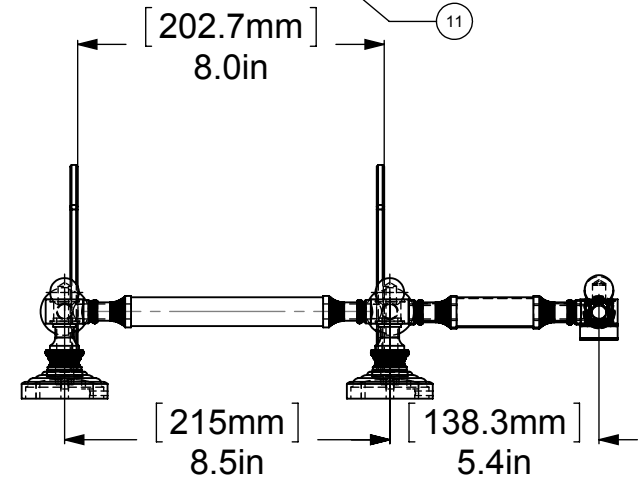

ITEM NO.	P/N	DESCRIPTION	QTY.
1	BPWV	BASE	2
2	NKSL-58	Support	4
3	NKSL-78	Neck	4
4	HB2T-1	HUB-2	4
5	NKSL-1.25	Neck	4
6	BL1T-34	End Ball	6
7	TU34-5	Connecting Tube	2
8	BLSH-1.25	Lock	4
9	GLBV-24	Glass	2
10	TU34-2	TUBE BOTTOM	2
11	CARD-1	END CAP	2
12	HB3T-1	HUB-3	2
13	TU34-22	BAR	1

UNLESS OTHERWISE STATED

.X	±.3mm
.XX	±.15mm
.XXX	±.008mm

COPYRIGHT © Allied Brass 2016

DRAWN	12/11/2016	I.M
CHECKED	12/11/2016	P.D
APPROVED	12/11/2016	R.A

MATERIAL: BRASS
 DESCRIPTION: TWO TIERED GLASS SHELF WITH TOWEL BAR

FINISH	TBD
QUANTITY	TBD
DRAWING No.	REV
WP-34TB-24	0
SCALE	SHEET: 01
1:5	A4