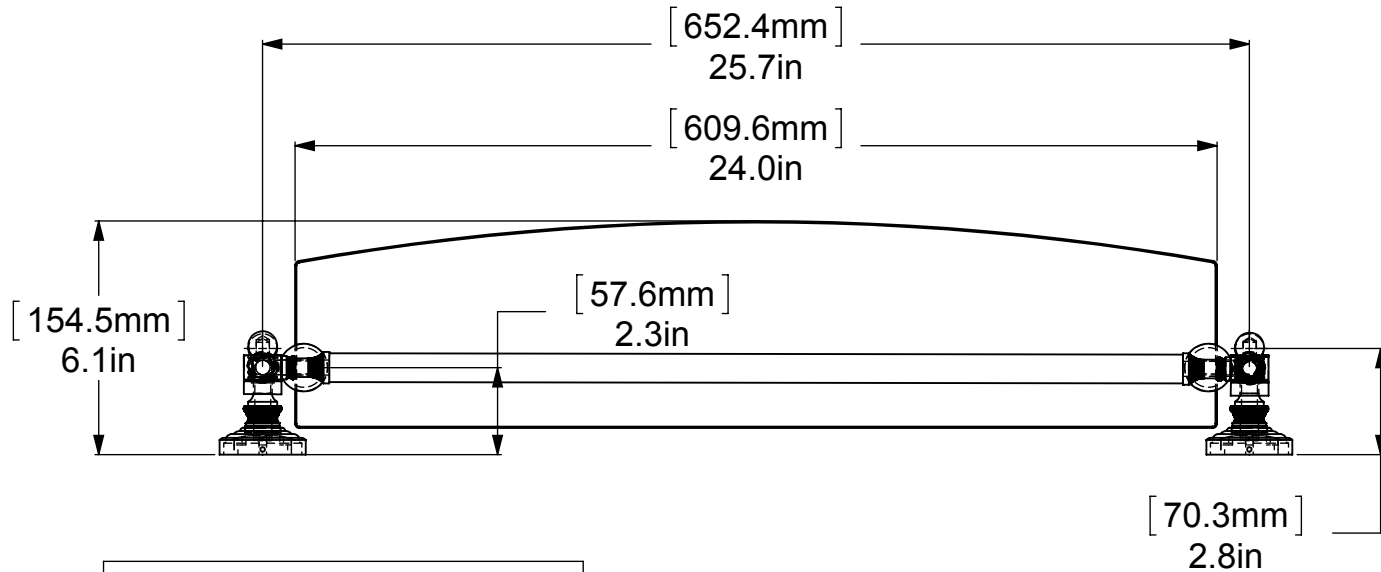

ITEM NO.	P/N	DESCRIPTION	QTY.
1	BPWV	BASE	2
2	NKSL-58	Support	4
3	NKSL-78	Neck	4
4	HB2T-1	HUB-2	4
5	NKSL-1.25	Neck	4
6	BL1T-34	End Ball	6
7	TU34-5	Connecting Tube	2
8	BLSH-1.25	Lock	4
9	GLBV-24	Glass	2
10	TU34-2	TUBE BOTTOM	2
11	CARD-1	END CAP	2
12	HB3T-1	HUB-3	2
13	TU34-22	BAR	1

UNLESS OTHERWISE STATED

.X	±.3mm
.XX	±.15mm
.XXX	±.008mm

COPYRIGHT © Allied Brass 2016

DRAWN	12/11/2016	I.M
CHECKED	12/11/2016	P.D
APPROVED	12/11/2016	R.A

MATERIAL: BRASS
 DESCRIPTION: TWO TIERED GLASS SHELF WITH TOWEL BAR

FINISH	TBD
QUANTITY	TBD
DRAWING No.	REV
WP-34TB-24	0
SCALE	SHEET: 01
1:5	A4