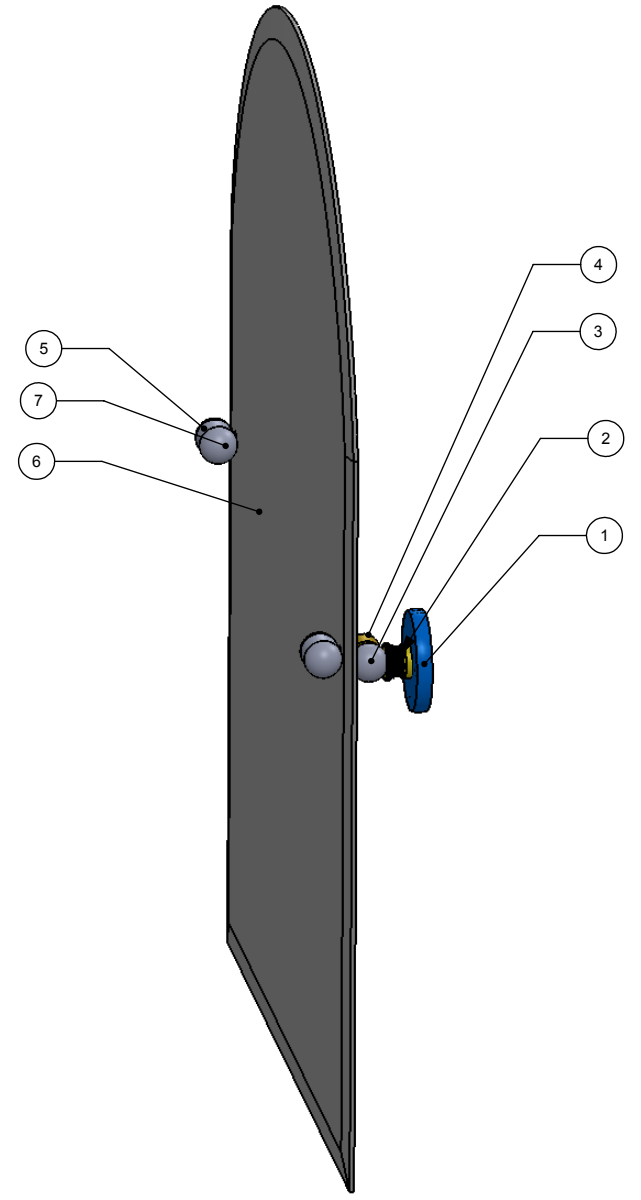

1	BPRD	BACKPLATE	2
2	NKSL-58	SUPPORT	2
3	BL2T-1	BALL SUPPORT	2
4	HBTT-78	TILT	2
5	HB1T-1	HUB	2
6	MRRT-94	MIRROR	1
7	CAHR-1	END	4

UNLESS OTHERWISE STATED

.X	±.3mm
.XX	±.15mm
.XXX	±.008mm

COPYRIGHT © Allied Brass 2016

DRAWN	3/29/2016	I.M
CHECKED	3/29/2016	P.D
APPROVED	3/29/2016	R.A

MATERIAL:	BRASS
DESCRIPTION:	MIRROR

FINISH	TBD
QUANTITY	TBD
DRAWING No.	TA-94
REV	0
SCALE	1:6.5
SHEET: 01	A4