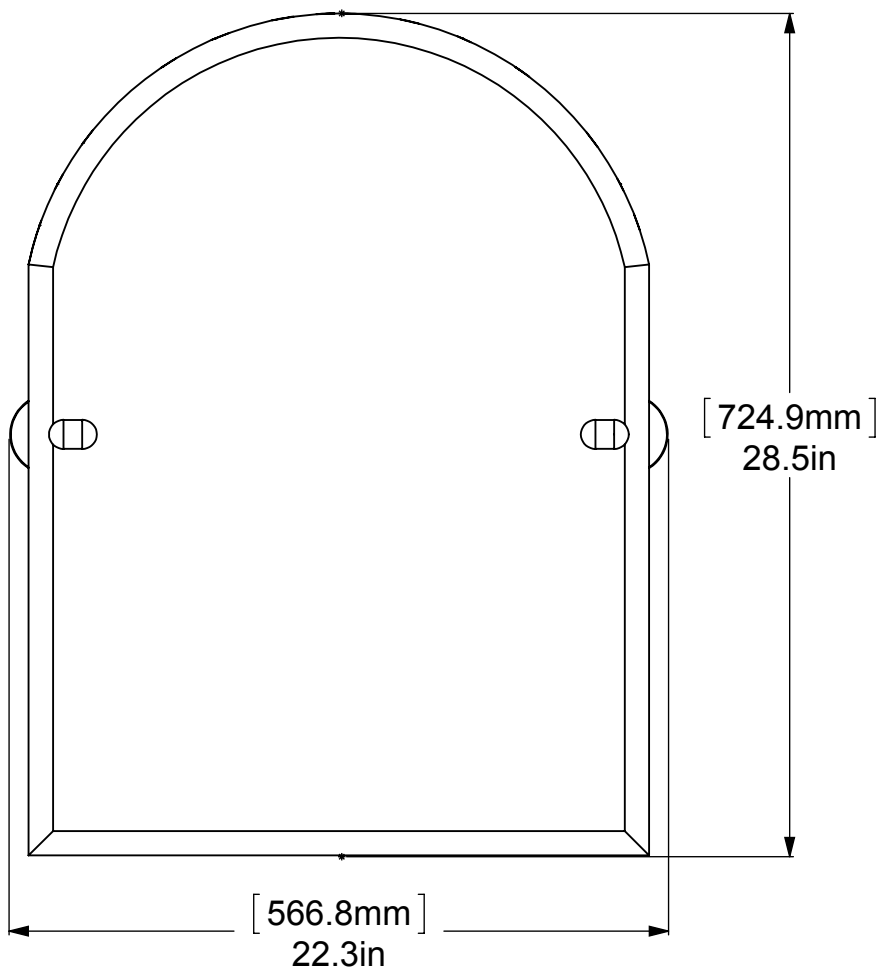

1	BPRD	BACKPLATE	2
2	NKSL-58	SUPPORT	2
3	BL2T-1	BALL SUPPORT	2
4	HBTT-78	TILT	2
5	HB1T-1	HUB	2
6	MRRT-94	MIRROR	1
7	CAHR-1	END	4

UNLESS OTHERWISE STATED

.X	±.3mm
.XX	±.15mm
.XXX	±.008mm

COPYRIGHT © Allied Brass 2016

DRAWN	3/29/2016	I.M
CHECKED	3/29/2016	P.D
APPROVED	3/29/2016	R.A

MATERIAL:	BRASS
DESCRIPTION:	MIRROR

FINISH	TBD
QUANTITY	TBD
DRAWING No.	TA-94
REV	0
SCALE	1:6.5
SHEET: 01	A4