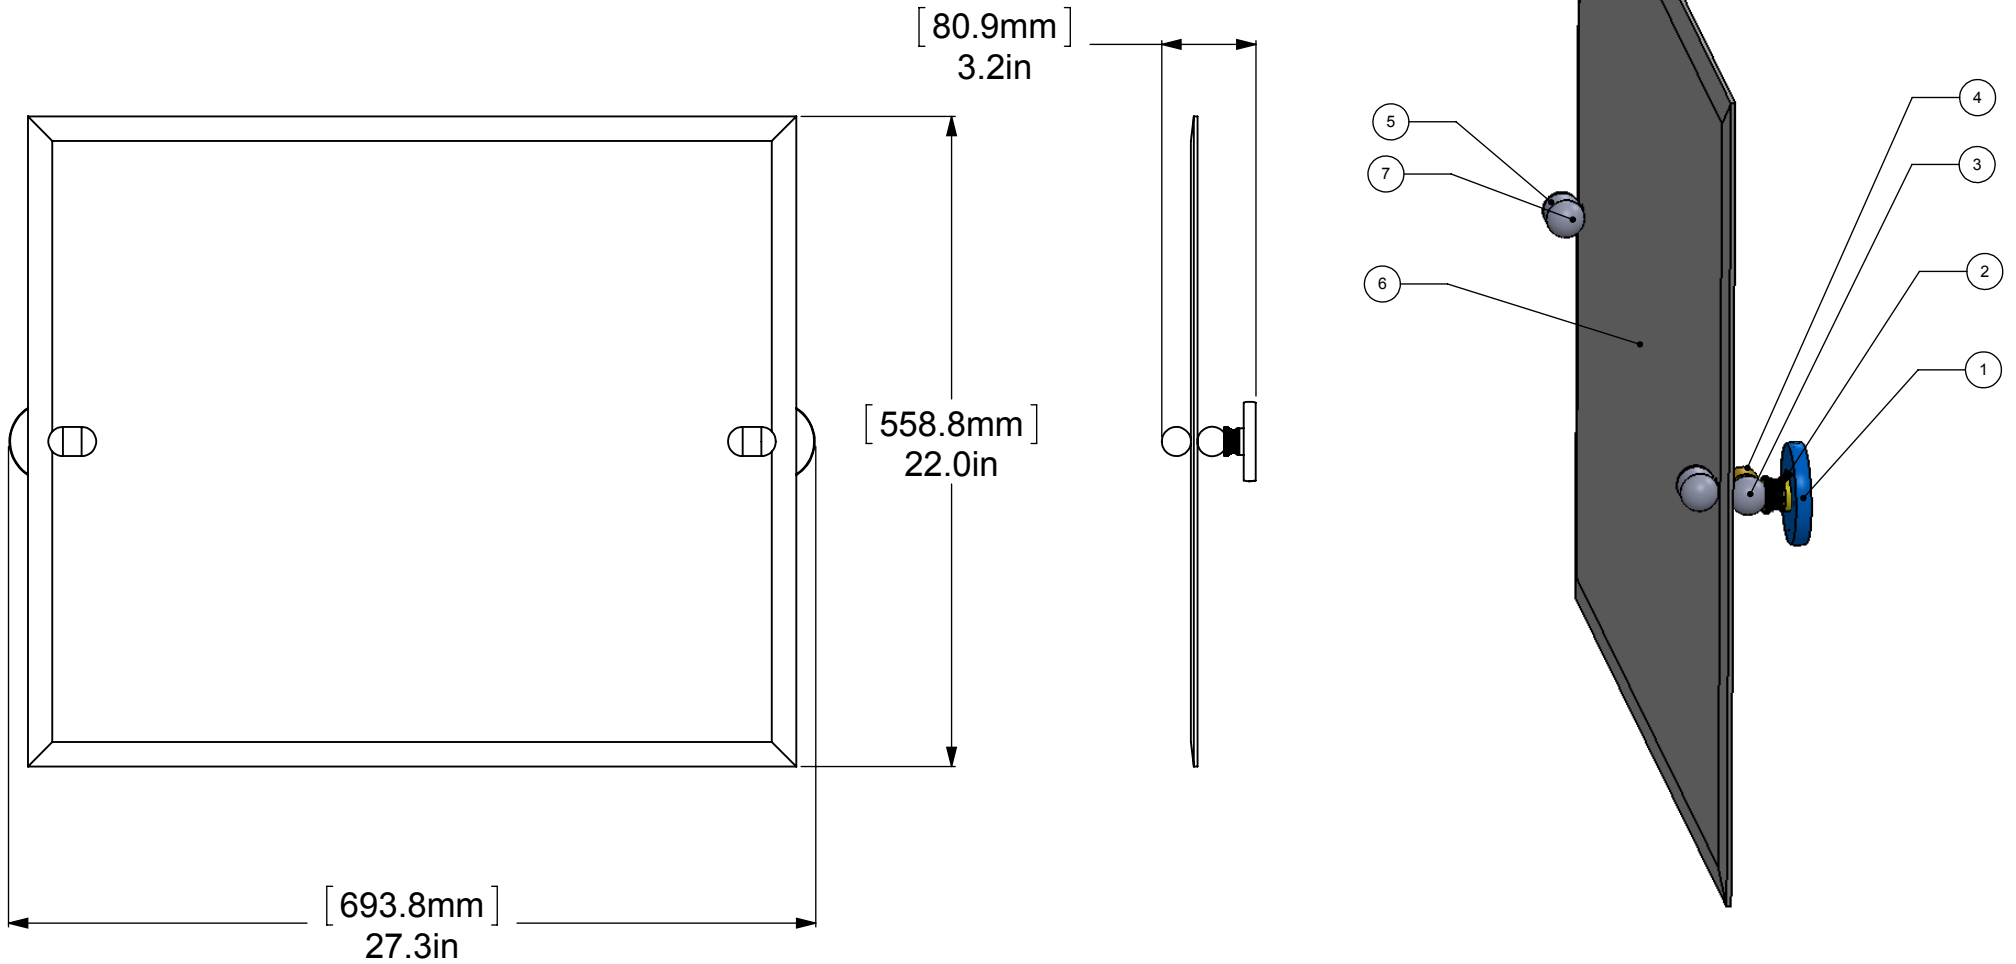

1	BPRD	BACKPLATE	2
2	NKSL-58	SUPPORT	2
3	BL2T-1	BALL SUPPORT	2
4	HBTT-78	TILT	2
5	HB1T-1	HUB	2
6	MRRT-93	MIRROR	1
7	CAHR-1	END	4

UNLESS OTHERWISE STATED

.X	±.3mm
.XX	±.15mm
.XXX	±.008mm

COPYRIGHT © Allied Brass 2016

THIRD ANGLE PROJECTION

DRAWN	3/29/2016	I.M
CHECKED	3/29/2016	P.D
APPROVED	3/29/2016	R.A

MATERIAL:	BRASS
DESCRIPTION:	MIRROR

FINISH	TBD
QUANTITY	TBD
DRAWING No.	REV
TA-93	0
SCALE	1:6.5
SHEET: 01	A4