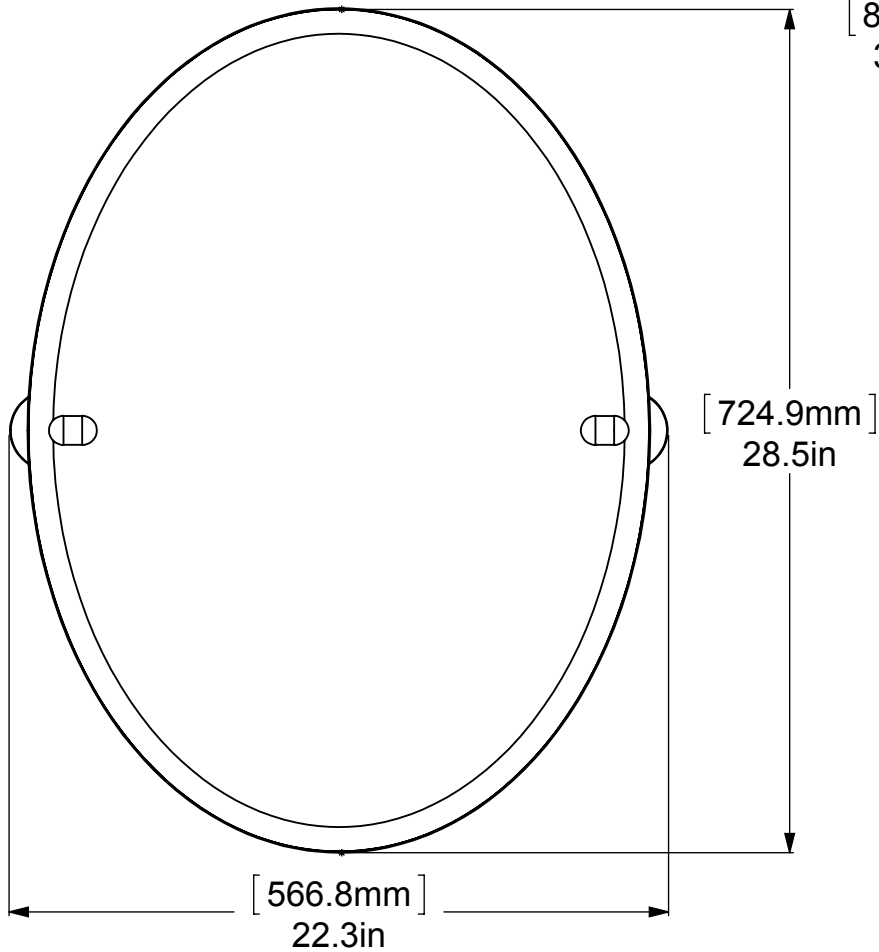

1	BPRD	BACKPLATE	2
2	NKSL-58	SUPPORT	2
3	BL2T-1	BALL SUPPORT	2
4	HBTT-78	TILT	2
5	HB1T-1	HUB	2
6	MROV-91	MIRROR	1
7	CAHR-1	END	4

UNLESS OTHERWISE STATED

.X	±.3mm
.XX	±.15mm
.XXX	±.008mm

COPYRIGHT © Allied Brass 2016

DRAWN	3/29/2016	I.M
CHECKED	3/29/2016	P.D
APPROVED	3/29/2016	R.A

MATERIAL:	BRASS
DESCRIPTION:	MIRROR

FINISH	TBD
QUANTITY	TBD
DRAWING No.	TA-91
REV	0
SCALE	1:6.5
SHEET: 01	A4