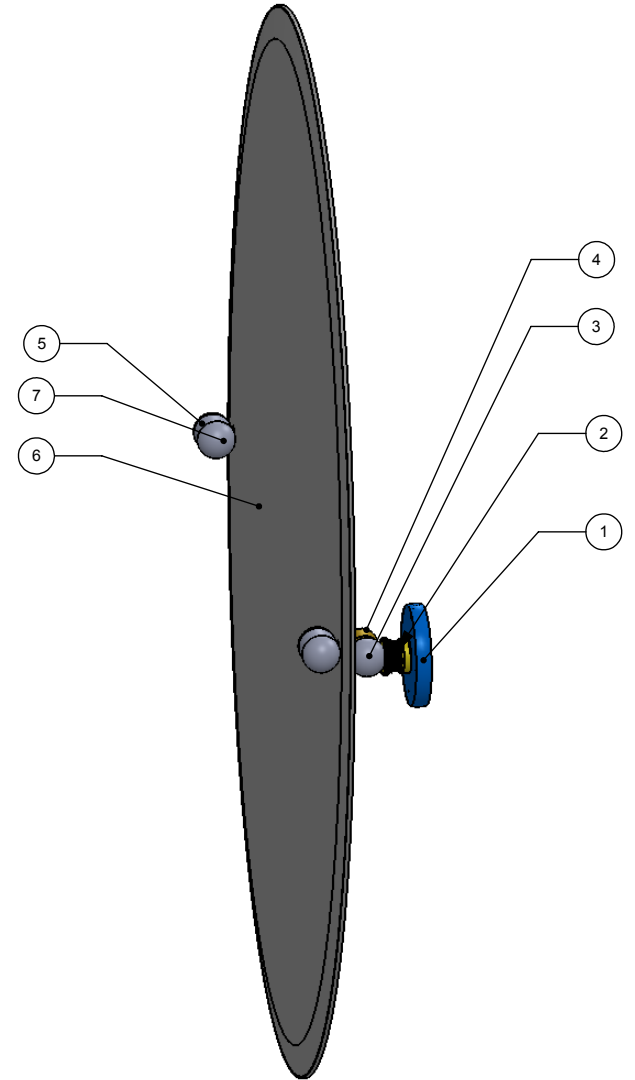

1	BPRD	BACKPLATE	2
2	NKSL-58	SUPPORT	2
3	BL2T-1	BALL SUPPORT	2
4	HBTT-78	TILT	2
5	HB1T-1	HUB	2
6	MROV-91	MIRROR	1
7	CAHR-1	END	4

UNLESS OTHERWISE STATED

.X	±.3mm
.XX	±.15mm
.XXX	±.008mm

COPYRIGHT © Allied Brass 2016

DRAWN	3/29/2016	I.M
CHECKED	3/29/2016	P.D
APPROVED	3/29/2016	R.A

MATERIAL:	BRASS
DESCRIPTION:	MIRROR

FINISH	TBD
QUANTITY	TBD
DRAWING No.	TA-91
REV	0
SCALE	1:6.5
SHEET: 01	A4