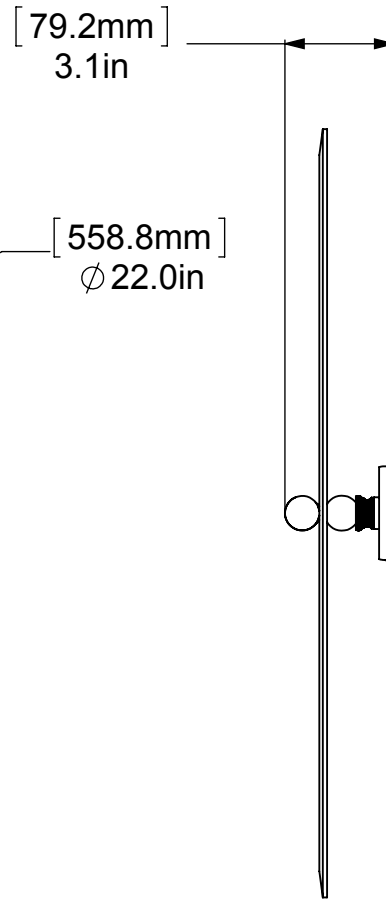

1	BPRD	BACKPLATE	2
2	NKSL-58	SUPPORT	2
3	BL2T-1	BALL SUPPORT	2
4	HBTT-78	TILT	2
5	HB1T-1	HUB	2
6	MRRD-90	MIRROR	1
7	CAHR-1	END	4

UNLESS OTHERWISE STATED

.X	± .3mm
.XX	± .15mm
.XXX	± .008mm

COPYRIGHT © Allied Brass 2016

THIRD ANGLE PROJECTION

DRAWN	3/29/2016	I.M
CHECKED	3/29/2016	P.D
APPROVED	3/29/2016	R.A

MATERIAL:	BRASS
DESCRIPTION:	MIRROR

FINISH	TBD
QUANTITY	TBD
DRAWING No.	REV
TA-90	0
SCALE	1:5.5
SHEET: 01	A4