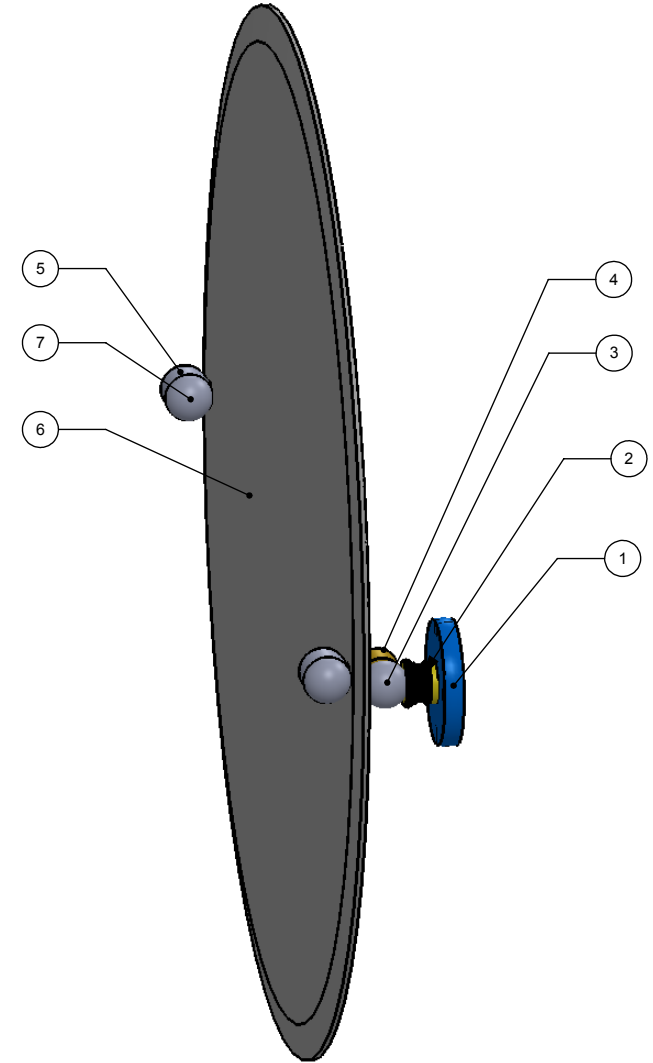

1	BPRD	BACKPLATE	2
2	NKSL-58	SUPPORT	2
3	BL2T-1	BALL SUPPORT	2
4	HBTT-78	TILT	2
5	HB1T-1	HUB	2
6	MRRD-90	MIRROR	1
7	CAHR-1	END	4

UNLESS OTHERWISE STATED

.X	± .3mm
.XX	± .15mm
.XXX	± .008mm

COPYRIGHT © Allied Brass 2016

THIRD ANGLE PROJECTION

DRAWN	3/29/2016	I.M
CHECKED	3/29/2016	P.D
APPROVED	3/29/2016	R.A

MATERIAL:	BRASS
DESCRIPTION:	MIRROR

FINISH	TBD
QUANTITY	TBD
DRAWING No.	REV
TA-90	0
SCALE	1:5.5
SHEET: 01	A4