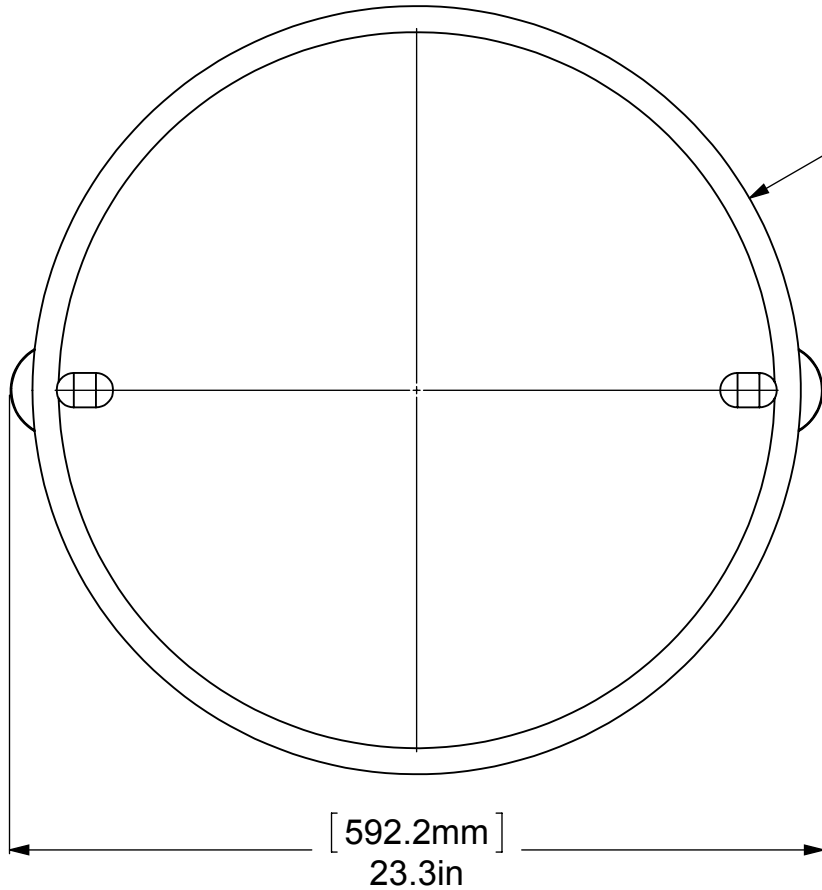

1	BPRD	BACKPLATE	2
2	NKSL-58	SUPPORT	2
3	BL2T-1	BALL SUPPORT	2
4	HBTT-78	TILT	2
5	HB1T-1	HUB	2
6	MRRD-90	MIRROR	1
7	CAHR-1	END	4

UNLESS OTHERWISE STATED

.X	± .3mm
.XX	± .15mm
.XXX	± .008mm

COPYRIGHT © Allied Brass 2016

THIRD ANGLE PROJECTION

DRAWN	3/29/2016	I.M
CHECKED	3/29/2016	P.D
APPROVED	3/29/2016	R.A

MATERIAL:	BRASS
DESCRIPTION:	MIRROR

FINISH	TBD
QUANTITY	TBD
DRAWING No.	REV
TA-90	0
SCALE	1:5.5
SHEET: 01	A4