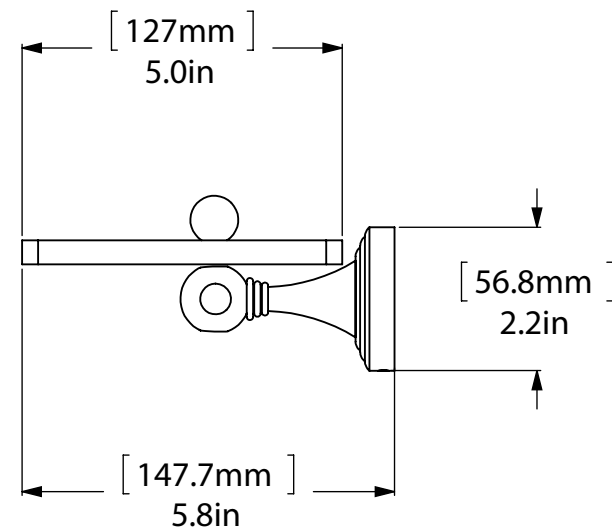

ITEM NO.	P/N	Description	QTY.
1	BPSG	BACKPLATE	2
2	SGTTPOST	Neck	2
3	BL1T-34	END BALL	2
4	GLRT-16	GLASS	1

APPROVED FOR PRODUCTION
 By: RICHARD PAUL
 Date: 7-24-18

UNLESS OTHERWISE STATED	
.X	±.3mm
.XX	±.15mm
.XXX	±.008mm

COPYRIGHT © Allied Brass 2018

DRAWN	7/24/2018	I.M
CHECKED	7/24/2018	P.D
APPROVED	7/24/2018	R.A

MATERIAL: BRASS
 DESCRIPTION: Sag Harbor Collection
 16 Inch Glass Vanity Shelf
 with Beveled Edges

FINISH	TBD
QUANTITY	TBD
DRAWING No.	REV
SG-1-16	0
SCALE	SHEET: 01
1:3	A4