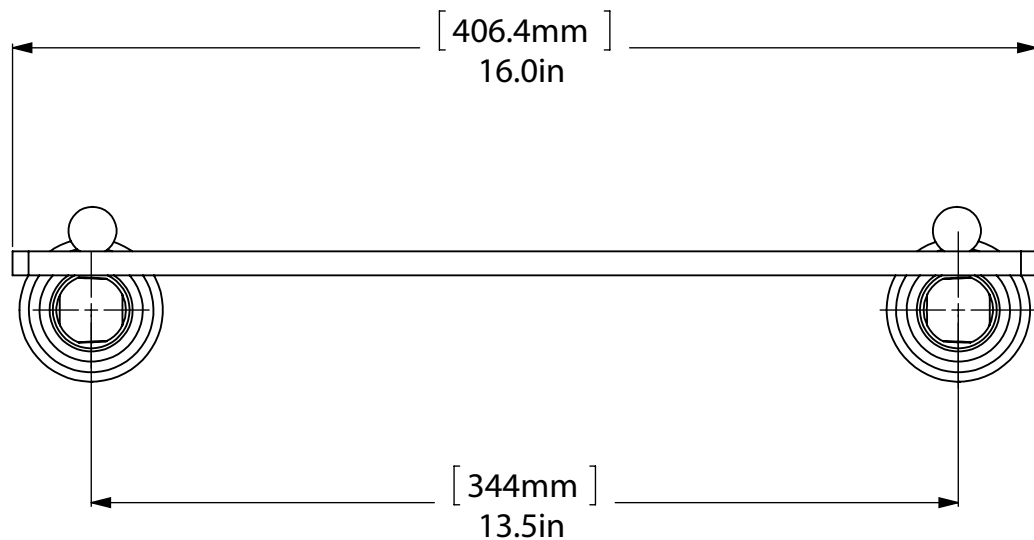

ITEM NO.	P/N	Description	QTY.
1	BPSG	BACKPLATE	2
2	SGTTPOST	Neck	2
3	BL1T-34	END BALL	2
4	GLRT-16	GLASS	1

APPROVED FOR PRODUCTION
 By: RICHARD PAUL
 Date: 7-24-18

UNLESS OTHERWISE STATED	
.X	±.3mm
.XX	±.15mm
.XXX	±.008mm

COPYRIGHT © Allied Brass 2018

DRAWN	7/24/2018	I.M
CHECKED	7/24/2018	P.D
APPROVED	7/24/2018	R.A

MATERIAL: BRASS
 DESCRIPTION: Sag Harbor Collection
 16 Inch Glass Vanity Shelf
 with Beveled Edges

FINISH	TBD
QUANTITY	TBD
DRAWING No.	REV
SG-1-16	0
SCALE	SHEET: 01
1:3	A4