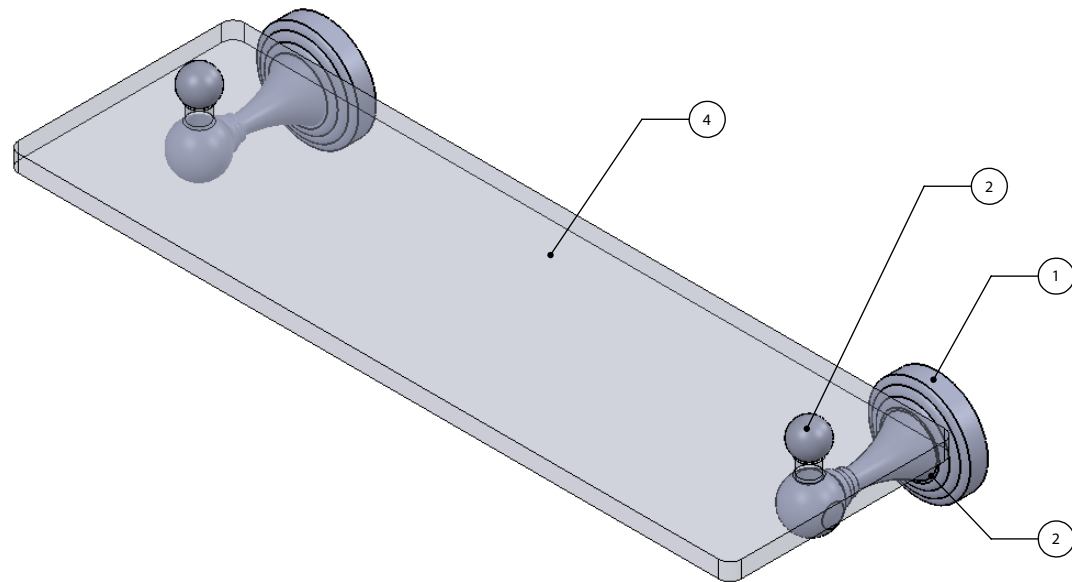

ITEM NO.	P/N	Description	QTY.
1	BPSG	BACKPLATE	2
2	SGTTPOST	Neck	2
3	BL1T-34	END BALL	2
4	GLRT-16	GLASS	1

APPROVED FOR PRODUCTION
 By: RICHARD PAUL
 Date: 7-24-18

UNLESS OTHERWISE STATED	
.X	±.3mm
.XX	±.15mm
.XXX	±.008mm

COPYRIGHT © Allied Brass 2018

DRAWN	7/24/2018	I.M
CHECKED	7/24/2018	P.D
APPROVED	7/24/2018	R.A

MATERIAL: BRASS
 DESCRIPTION: Sag Harbor Collection
 16 Inch Glass Vanity Shelf
 with Beveled Edges

FINISH	TBD
QUANTITY	TBD
DRAWING No.	REV
SG-1-16	0
SCALE	SHEET: 01
1:3	A4