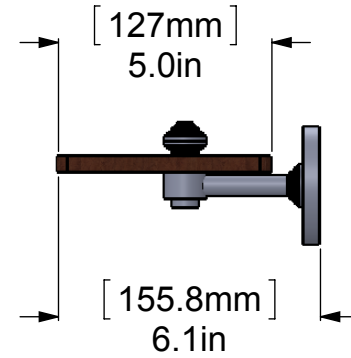

ITEM NO.	P/N	Description	QTY.
1	BPRD	BACKPLATE	2
2	RGNY	POST	4
3	TU12-2	TUBE	2
4	HB1T-1	HUB	2
5	CARD-58	LOCK	2
6	CANY-1	END CAP	2
7	IRWRT-22	IPE SHELF	1

[69.9mm]
Ø 2.8in

UNLESS OTHERWISE STATED

.X	±.3mm
.XX	±.15mm
.XXX	±.008mm

COPYRIGHT © Allied Brass 2017

THIRD ANGLE PROJECTION

DRAWN	5/4/2017	I.M	MATERIAL:	BRASS	FINISH	TBD
CHECKED	5/4/2017	P.D	DESCRIPTION:		QUANTITY	TBD
APPROVED	5/4/2017	R.A	Soho Collection Solid IPE Ironwood Shelf		DRAWING No.	REV
					SB-1-22-IRW	0
				SCALE	1:4.5	SHEET: 01 A4