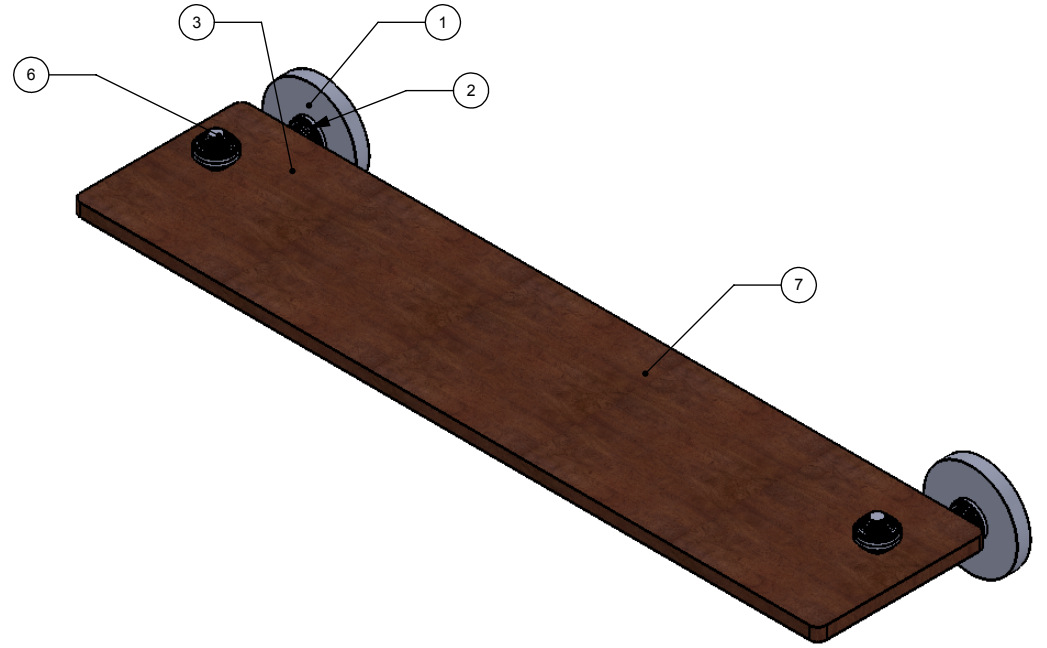

ITEM NO.	P/N	Description	QTY.
1	BPRD	BACKPLATE	2
2	RGNY	POST	4
3	TU12-2	TUBE	2
4	HB1T-1	HUB	2
5	CARD-58	LOCK	2
6	CANY-1	END CAP	2
7	IRWRT-22	IPE SHELF	1

[69.9mm]
Ø 2.8in

UNLESS OTHERWISE STATED

.X	±.3mm
.XX	±.15mm
.XXX	±.008mm

COPYRIGHT © Allied Brass 2017

THIRD ANGLE PROJECTION

DRAWN	5/4/2017	I.M	MATERIAL:	BRASS	FINISH	TBD
CHECKED	5/4/2017	P.D	DESCRIPTION:		QUANTITY	TBD
APPROVED	5/4/2017	R.A	Soho Collection Solid IPE Ironwood Shelf		DRAWING No.	REV
					SB-1-22-IRW	0
				SCALE	1:4.5	SHEET: 01 A4