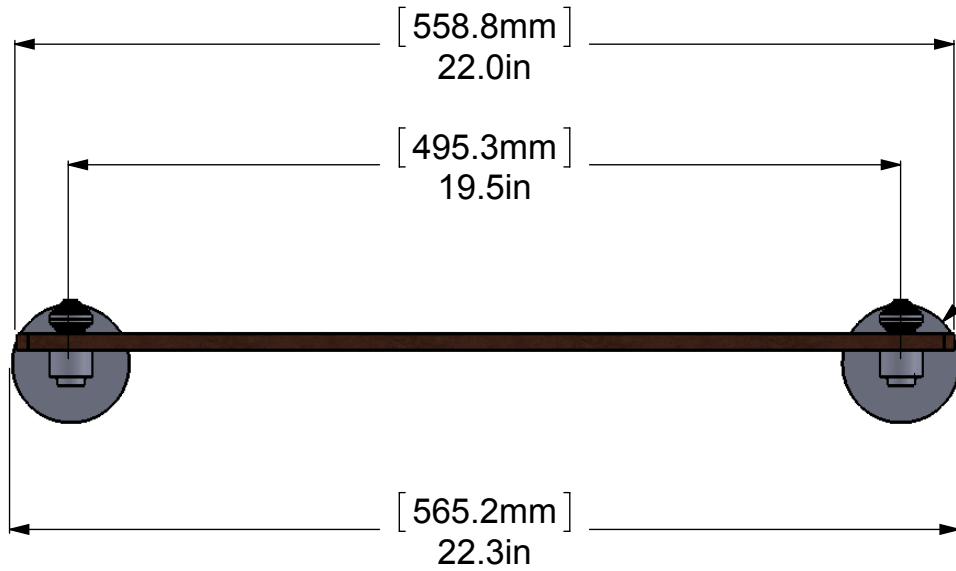

ITEM NO.	P/N	Description	QTY.
1	BPRD	BACKPLATE	2
2	RGNY	POST	4
3	TU12-2	TUBE	2
4	HB1T-1	HUB	2
5	CARD-58	LOCK	2
6	CANY-1	END CAP	2
7	IRWRT-22	IPE SHELF	1

[69.9mm]
Ø 2.8in

UNLESS OTHERWISE STATED

.X	±.3mm
.XX	±.15mm
.XXX	±.008mm

COPYRIGHT © Allied Brass 2017

THIRD ANGLE PROJECTION

DRAWN	5/4/2017	I.M	MATERIAL:	BRASS	FINISH	TBD
CHECKED	5/4/2017	P.D	DESCRIPTION:		QUANTITY	TBD
APPROVED	5/4/2017	R.A	Soho Collection Solid IPE Ironwood Shelf		DRAWING No.	REV
					SB-1-22-IRW	0
				SCALE	1:4.5	SHEET: 01 A4