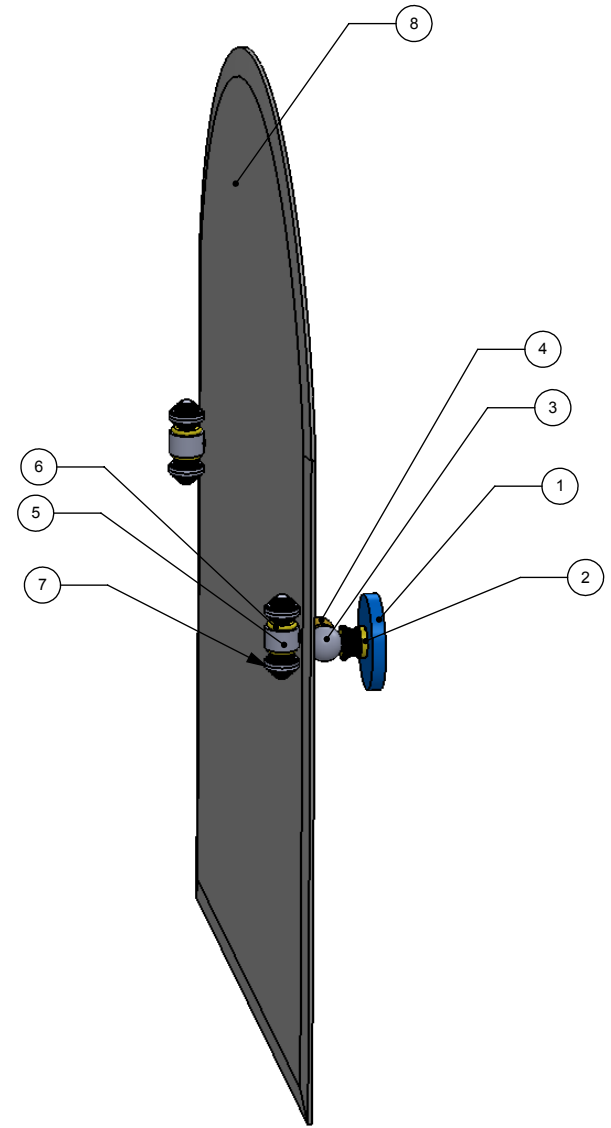

1	BPRD	BACKPLATE	2
2	NKSL-58	SUPPORT	2
3	BL2T-1	BALL SUPPORT	2
4	HBTT-78	TILT	2
5	HB1T-1	HUB	2
6	CRRD-34	CHECK RING	4
7	CANY	CAP	8
8	MRRT-94	MIRROR	1

UNLESS OTHERWISE STATED

.X	±.3mm
.XX	±.15mm
.XXX	±.008mm

COPYRIGHT © Allied Brass 2016

DRAWN	2/8/2016	I.M
CHECKED	2/8/2016	P.D
APPROVED	2/8/2016	R.A

MATERIAL:	BRASS
DESCRIPTION:	MIRROR

FINISH	TBD
QUANTITY	TBD
DRAWING No.	REV
SB-94	0
SCALE	1:6.5
SHEET: 01	A4