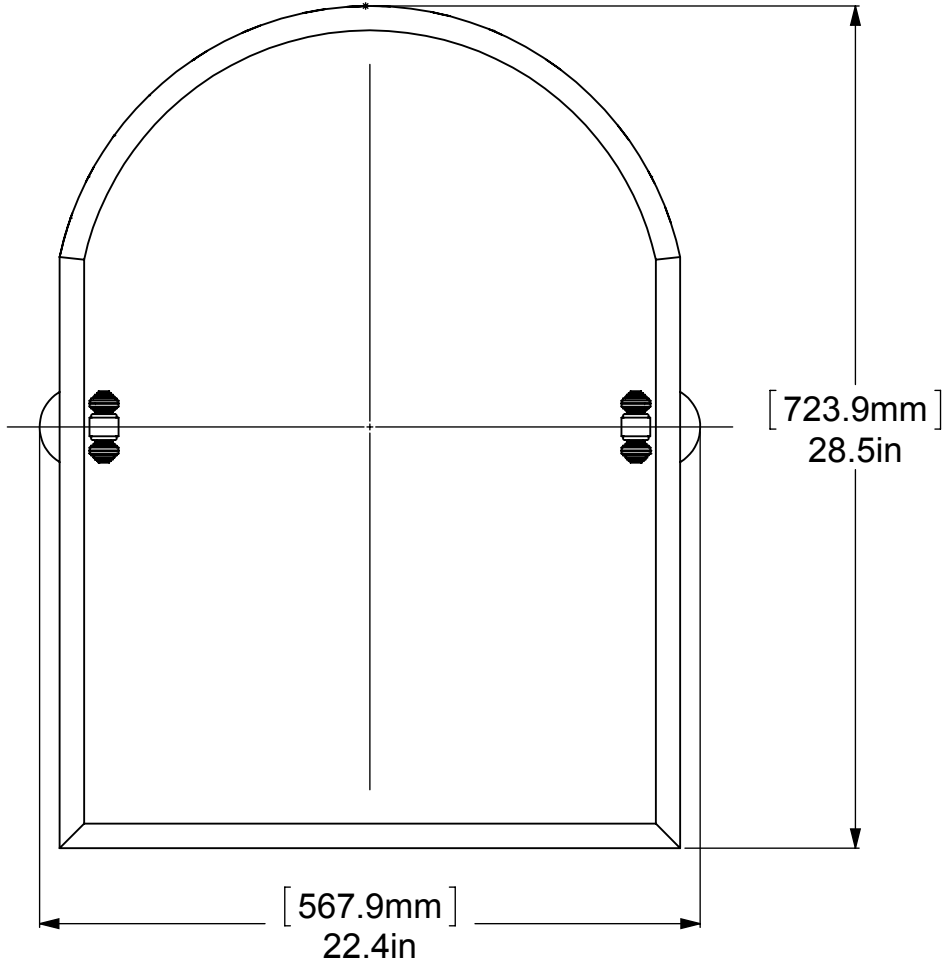

1	BPRD	BACKPLATE	2
2	NKSL-58	SUPPORT	2
3	BL2T-1	BALL SUPPORT	2
4	HBTT-78	TILT	2
5	HB1T-1	HUB	2
6	CRRD-34	CHECK RING	4
7	CANY	CAP	8
8	MRRT-94	MIRROR	1

UNLESS OTHERWISE STATED

.X	±.3mm
.XX	±.15mm
.XXX	±.008mm

COPYRIGHT © Allied Brass 2016

DRAWN	2/8/2016	I.M
CHECKED	2/8/2016	P.D
APPROVED	2/8/2016	R.A

MATERIAL:	BRASS
DESCRIPTION:	MIRROR

FINISH	TBD
QUANTITY	TBD
DRAWING No.	REV
SB-94	0
SCALE	1:6.5
SHEET: 01	A4