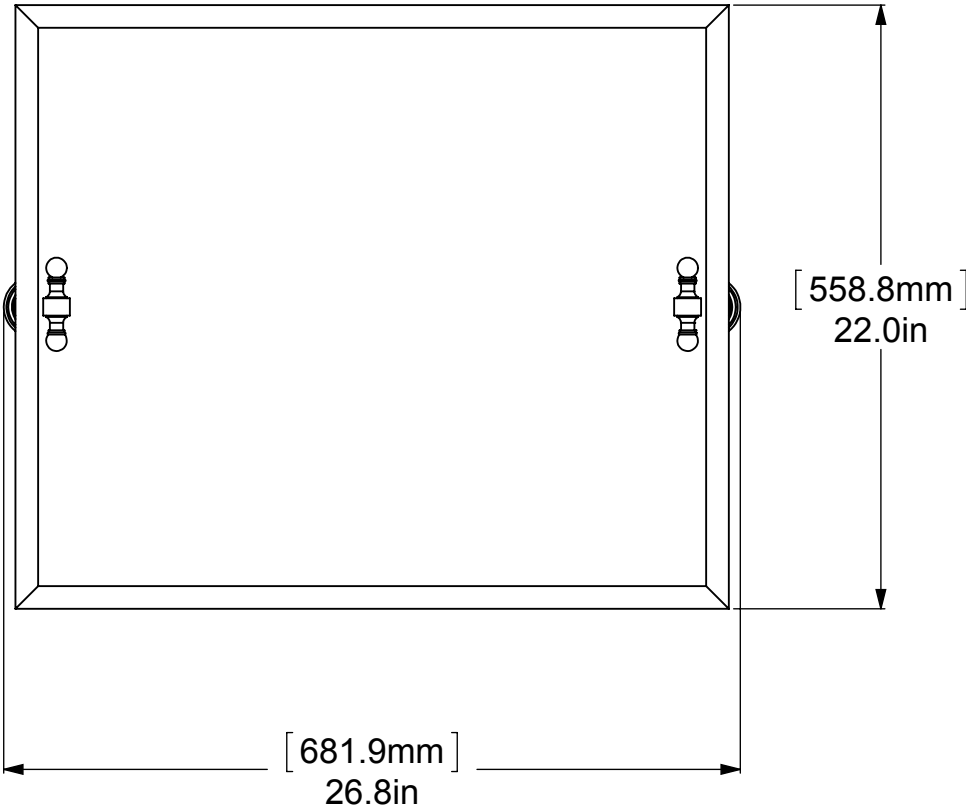

1	BPWV	BACKPLATE	2
2	NKSL-58	SUPPORT	2
3	BL2T-1	BALL SUPPORT	2
4	HBTT-78	TILT	2
9	BL1T-34	END BALL	4
6	MRRT-93	MIRROR	1
7	HB1T-1	HUB	2
8	NKSL-78	NECK	4

UNLESS OTHERWISE STATED

.X	±.3mm
.XX	±.15mm
.XXX	±.008mm

COPYRIGHT © Allied Brass 2016

DRAWN	3/24/2016	I.M
CHECKED	3/24/2016	P.D
APPROVED	3/24/2016	R.A

MATERIAL:	BRASS
DESCRIPTION:	MIRROR

FINISH	TBD
QUANTITY	TBD
DRAWING No.	RW-93
SCALE	1:7
SHEET: 01	A4

REV	0
-----	---