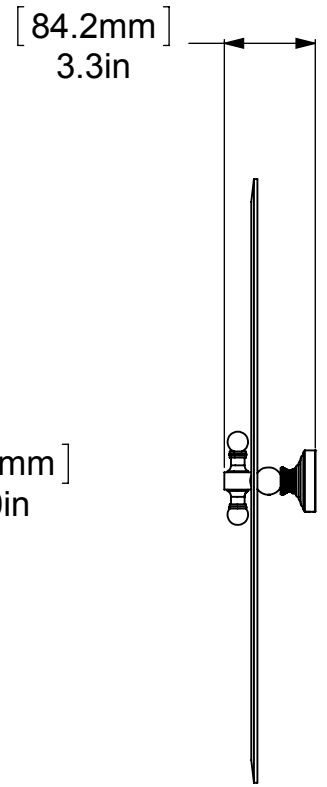

1	BPWV	BACKPLATE	2
2	NKSL-58	SUPPORT	2
3	BL2T-1	BALL SUPPORT	2
4	HBTT-78	TILT	2
9	BL1T-34	END BALL	4
6	MRRT-93	MIRROR	1
7	HB1T-1	HUB	2
8	NKSL-78	NECK	4

UNLESS OTHERWISE STATED

.X	±.3mm
.XX	±.15mm
.XXX	±.008mm

COPYRIGHT © Allied Brass 2016

DRAWN	3/24/2016	I.M
CHECKED	3/24/2016	P.D
APPROVED	3/24/2016	R.A

MATERIAL:	BRASS
DESCRIPTION:	MIRROR

FINISH	TBD
QUANTITY	TBD
DRAWING No.	RW-93
SCALE	1:7
SHEET: 01	A4

REV	0
-----	---