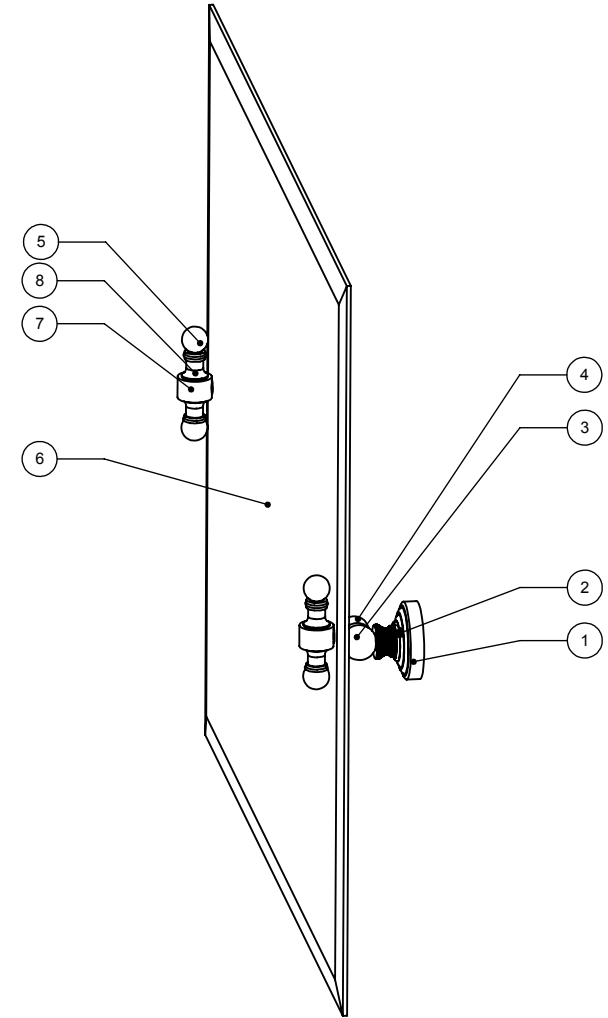

1	BPWV	BACKPLATE	2
2	NKSL-58	SUPPORT	2
3	BL2T-1	BALL SUPPORT	2
4	HBTT-78	TILT	2
9	BL1T-34	END BALL	4
6	MRRT-93	MIRROR	1
7	HB1T-1	HUB	2
8	NKSL-78	NECK	4

UNLESS OTHERWISE STATED

.X	±.3mm
.XX	±.15mm
.XXX	±.008mm

COPYRIGHT © Allied Brass 2016

DRAWN	3/24/2016	I.M
CHECKED	3/24/2016	P.D
APPROVED	3/24/2016	R.A

MATERIAL:	BRASS
DESCRIPTION:	MIRROR

FINISH	TBD
QUANTITY	TBD
DRAWING No.	RW-93
SCALE	1:7
SHEET: 01	A4

REV	0
-----	---