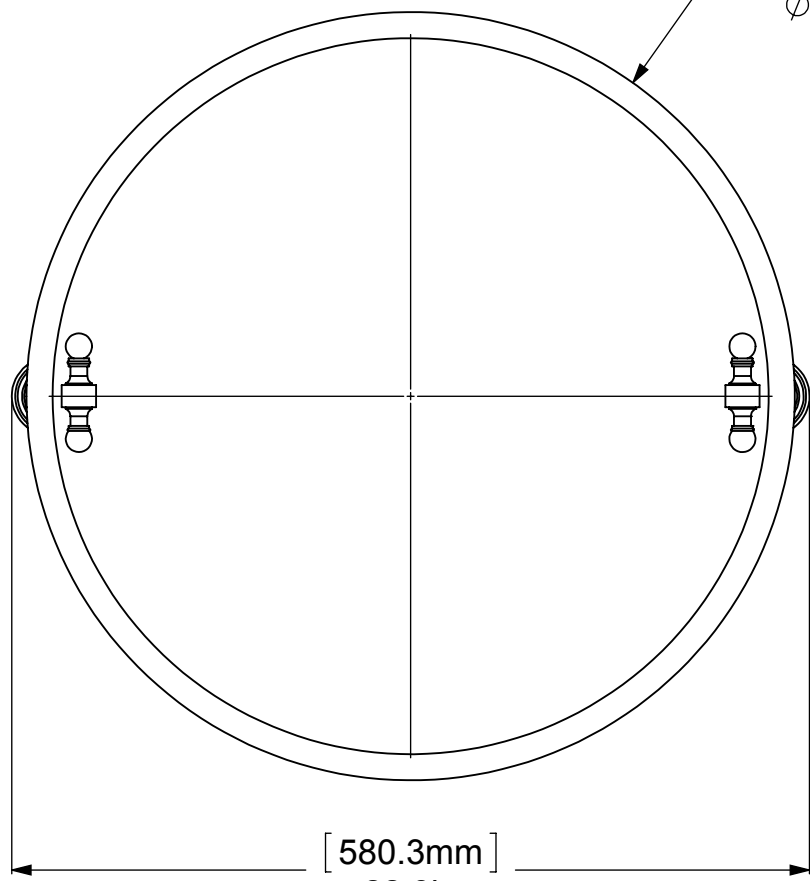

1	BPWV	BACKPLATE	2
2	NKSL-58	SUPPORT	2
3	BL2T-1	BALL SUPPORT	2
4	HBTT-78	TILT	2
9	BL1T-34	END BALL	4
6	MRRD-90	MIRROR	1
7	HB1T-1	HUB	2
8	NKSL-78	NECK	4

UNLESS OTHERWISE STATED

.X	±.3mm
.XX	±.15mm
.XXX	±.008mm

COPYRIGHT © Allied Brass 2016

DRAWN	3/24/2016	I.M
CHECKED	3/24/2016	P.D
APPROVED	3/24/2016	R.A

MATERIAL:	BRASS
DESCRIPTION:	MIRROR

FINISH	TBD
QUANTITY	TBD
DRAWING No.	RW-90
REV	0
SCALE	1:5.5
SHEET: 01	A4