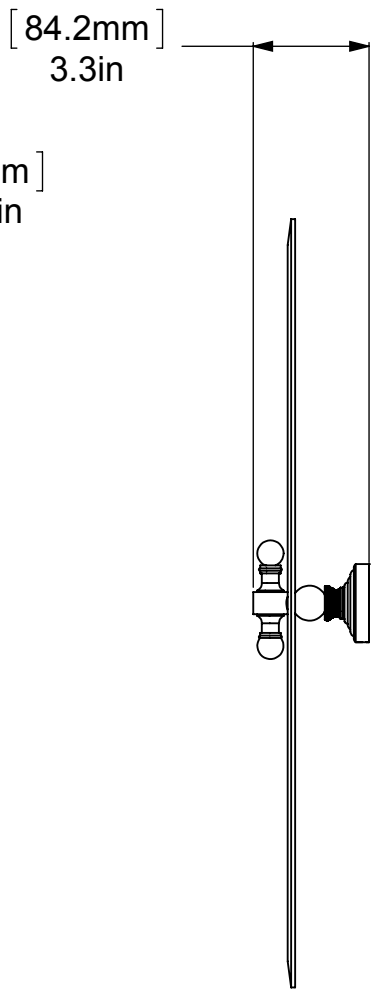

1	BPWV	BACKPLATE	2
2	NKSL-58	SUPPORT	2
3	BL2T-1	BALL SUPPORT	2
4	HBTT-78	TILT	2
9	BL1T-34	END BALL	4
6	MRRD-90	MIRROR	1
7	HB1T-1	HUB	2
8	NKSL-78	NECK	4

UNLESS OTHERWISE STATED

.X	±.3mm
.XX	±.15mm
.XXX	±.008mm

COPYRIGHT © Allied Brass 2016

DRAWN	3/24/2016	I.M
CHECKED	3/24/2016	P.D
APPROVED	3/24/2016	R.A

MATERIAL:	BRASS
DESCRIPTION:	MIRROR

FINISH	TBD
QUANTITY	TBD
DRAWING No.	RW-90
REV	0
SCALE	1:5.5
SHEET: 01	A4