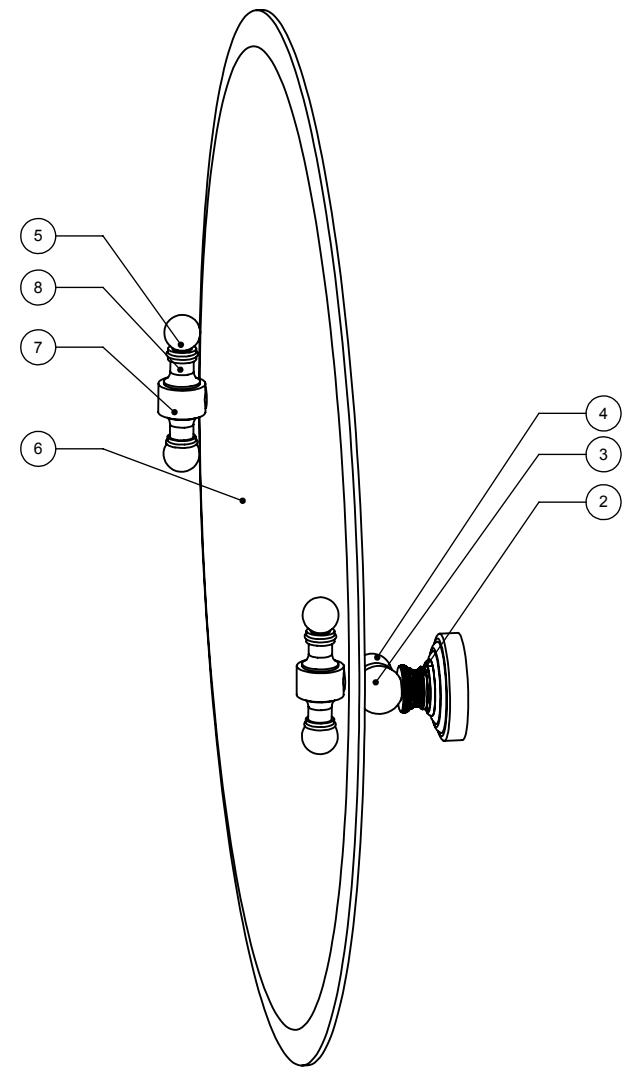

1	BPWV	BACKPLATE	2
2	NKSL-58	SUPPORT	2
3	BL2T-1	BALL SUPPORT	2
4	HBTT-78	TILT	2
9	BL1T-34	END BALL	4
6	MRRD-90	MIRROR	1
7	HB1T-1	HUB	2
8	NKSL-78	NECK	4

UNLESS OTHERWISE STATED

.X	±.3mm
.XX	±.15mm
.XXX	±.008mm

COPYRIGHT © Allied Brass 2016

DRAWN	3/24/2016	I.M
CHECKED	3/24/2016	P.D
APPROVED	3/24/2016	R.A

MATERIAL:	BRASS
DESCRIPTION:	MIRROR

FINISH	TBD
QUANTITY	TBD
DRAWING No.	RW-90
REV	0
SCALE	1:5.5
SHEET: 01	A4