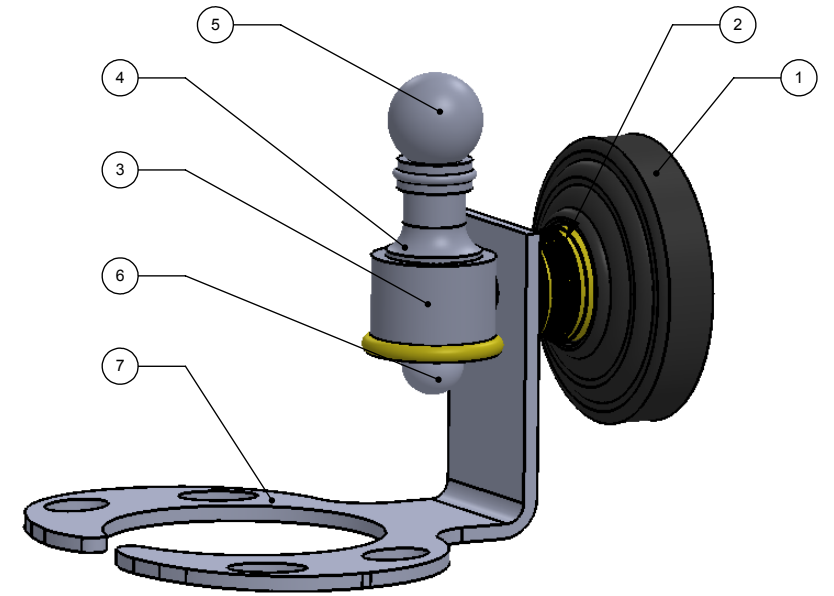

ITEM NO.	P/N	Description	QTY.
1	BPWV	BACKPLATE	1
2	NKSL-58	NECK	1
3	HB1T-1	HUB	1
4	NKSL-78	CONNECTOR	1
5	BL1T-34	0.75" BALL	1
6	BL1T-12	0.5" BALL	1
7	HRRDT	TUB	1

UNLESS OTHERWISE STATED

.X	±.3mm
.XX	±.15mm
.XXX	±.008mm

COPYRIGHT © Allied Brass 2015

THIRD ANGLE PROJECTION

DRAWN	2-15-2016	I.M	MATERIAL:	BRASS	FINISH	TBD
CHECKED	2-15-2016	P.D	DESCRIPTION:		QUANTITY	TBD
APPROVED	2-15-2016	R.A	SOAP DISH		DRAWING No.	REV
					RW-26	0
				SCALE	1:1.5	SHEET: 01 A4