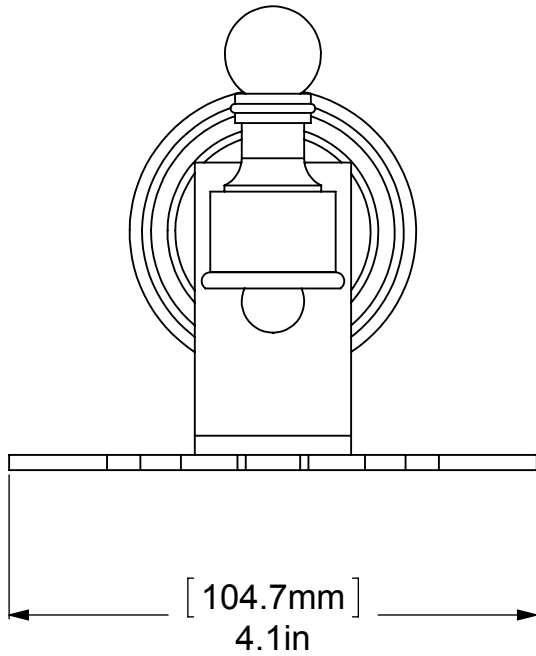

ITEM NO.	P/N	Description	QTY.
1	BPWV	BACKPLATE	1
2	NKSL-58	NECK	1
3	HB1T-1	HUB	1
4	NKSL-78	CONNECTOR	1
5	BL1T-34	0.75" BALL	1
6	BL1T-12	0.5" BALL	1
7	HRRDT	TUB	1

UNLESS OTHERWISE STATED

.X	±.3mm
.XX	±.15mm
.XXX	±.008mm

COPYRIGHT © Allied Brass 2015

THIRD ANGLE PROJECTION

DRAWN	2-15-2016	I.M	MATERIAL:	BRASS	FINISH	TBD
CHECKED	2-15-2016	P.D	DESCRIPTION:		QUANTITY	TBD
APPROVED	2-15-2016	R.A	SOAP DISH		DRAWING No.	REV
					RW-26	0
				SCALE	1:1.5	SHEET: 01 A4