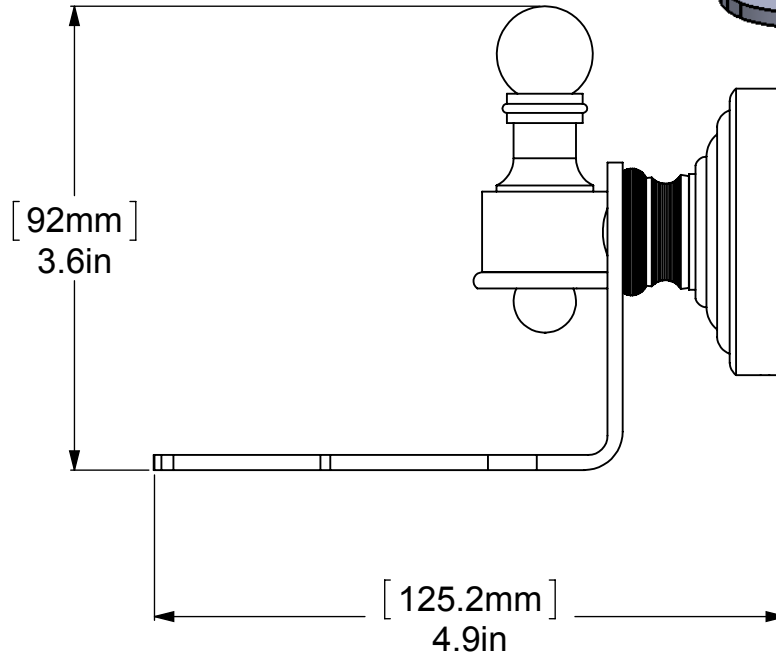

ITEM NO.	P/N	Description	QTY.
1	BPWV	BACKPLATE	1
2	NKSL-58	NECK	1
3	HB1T-1	HUB	1
4	NKSL-78	CONNECTOR	1
5	BL1T-34	0.75" BALL	1
6	BL1T-12	0.5" BALL	1
7	HRRDT	TUB	1

UNLESS OTHERWISE STATED

.X	±.3mm
.XX	±.15mm
.XXX	±.008mm

COPYRIGHT © Allied Brass 2015

THIRD ANGLE PROJECTION

DRAWN	2-15-2016	I.M	MATERIAL:	BRASS	FINISH	TBD
CHECKED	2-15-2016	P.D	DESCRIPTION:		QUANTITY	TBD
APPROVED	2-15-2016	R.A	SOAP DISH		DRAWING No.	REV
					RW-26	0
				SCALE	1:1.5	SHEET: 01 A4