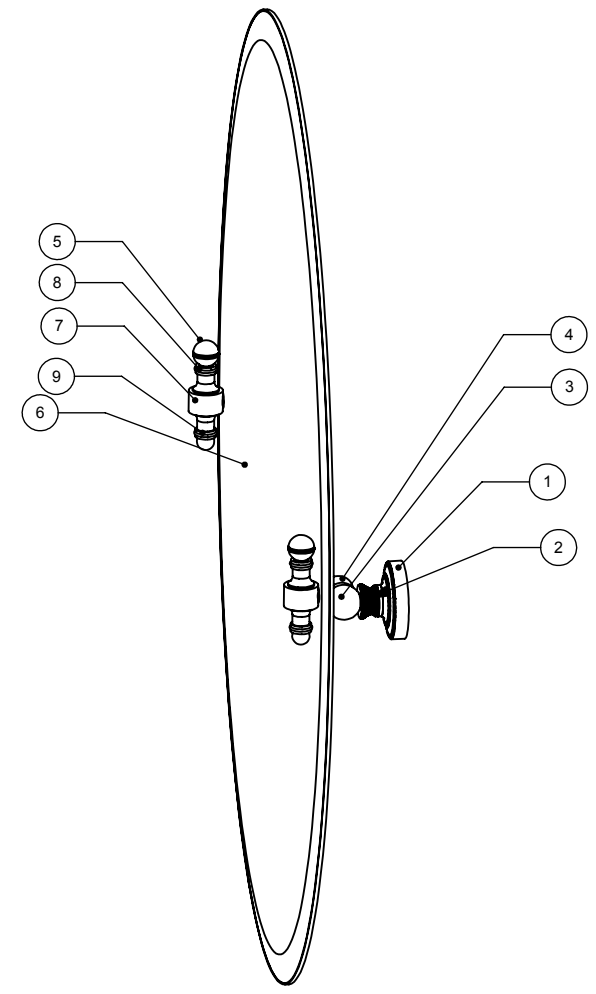

1	BPDT	BACKPLATE	2
2	NKSL-58	SUPPORT	2
3	BL2T-1	BALL SUPPORT	2
4	HBTT-78	TILT	2
5	BLDT1T-34	BALL	2
6	MROV-91	MIRROR	1
7	HB1T-1	HUB	2
8	NKSL-78	NECK	4
9	BL1T-34	END BALL	2

UNLESS OTHERWISE STATED

.X	±.3mm
.XX	±.15mm
.XXX	±.008mm

COPYRIGHT © Allied Brass 2016

DRAWN	3/24/2016	I.M
CHECKED	3/24/2016	P.D
APPROVED	3/24/2016	R.A

MATERIAL:	BRASS
DESCRIPTION:	MIRROR

FINISH	TBD
QUANTITY	TBD
DRAWING No.	RD-91
REV	0
SCALE	1:7
SHEET: 01	A4