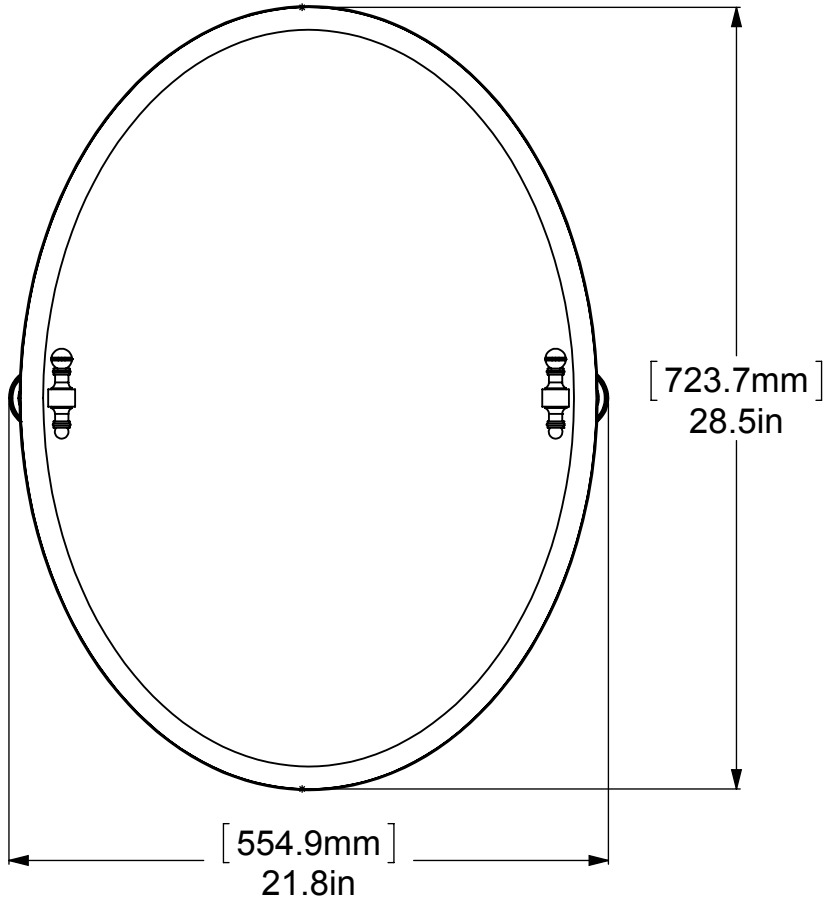

1	BPDT	BACKPLATE	2
2	NKSL-58	SUPPORT	2
3	BL2T-1	BALL SUPPORT	2
4	HBTT-78	TILT	2
5	BLDT1T-34	BALL	2
6	MROV-91	MIRROR	1
7	HB1T-1	HUB	2
8	NKSL-78	NECK	4
9	BL1T-34	END BALL	2

UNLESS OTHERWISE STATED

.X	±.3mm
.XX	±.15mm
.XXX	±.008mm

COPYRIGHT © Allied Brass 2016

DRAWN	3/24/2016	I.M
CHECKED	3/24/2016	P.D
APPROVED	3/24/2016	R.A

MATERIAL:	BRASS
DESCRIPTION:	MIRROR

FINISH	TBD
QUANTITY	TBD
DRAWING No.	RD-91
REV	0
SCALE	1:7
SHEET: 01	A4