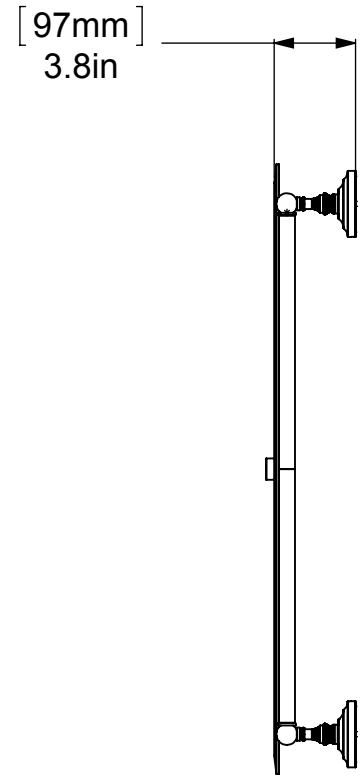

ITEM NO.	P/N	Description	QTY.
1	BPQN	BACKPLATE	4
2	NKSL-58	SUPPORT	4
3	NKSL-1.25	NECK	4
4	BL2T-1	HUB	4
5	CRRD-34	CHECK RING	4
6	MROV-91	MIRROR	1
7	TU34-24	TUBE	2
8	CARD-1	LOCK	2

UNLESS OTHERWISE STATED

.X	±.3mm
.XX	±.15mm
.XXX	±.008mm

COPYRIGHT © Allied Brass 2016

DRAWN	4/2/2017	I.M
CHECKED	4/2/2017	P.D
APPROVED	4/2/2017	R.A

MATERIAL: BRASS

DESCRIPTION: Prestige Quee New Collection Oval Frameless Rail Mounted Mirror

FINISH	TBD
QUANTITY	TBD
DRAWING No.	REV
PQN-27-91	0
SCALE	SHEET: 01
1:9	A4