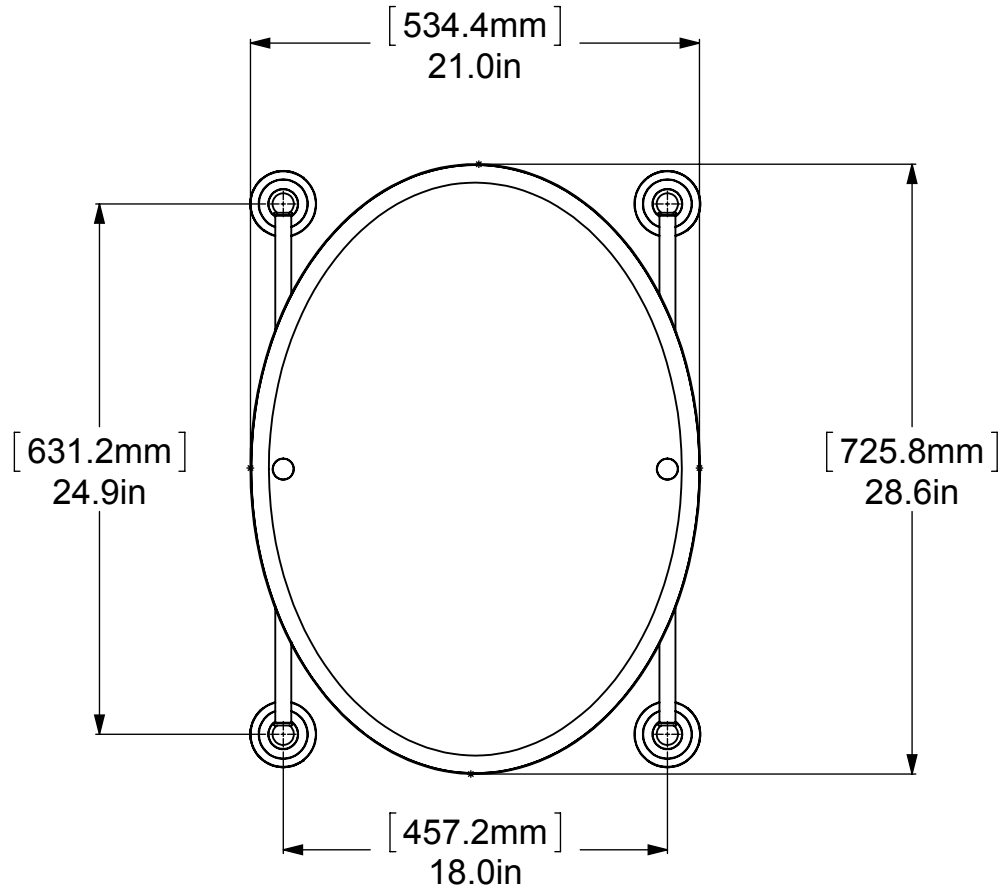

ITEM NO.	P/N	Description	QTY.
1	BPQN	BACKPLATE	4
2	NKSL-58	SUPPORT	4
3	NKSL-1.25	NECK	4
4	BL2T-1	HUB	4
5	CRRD-34	CHECK RING	4
6	MROV-91	MIRROR	1
7	TU34-24	TUBE	2
8	CARD-1	LOCK	2

UNLESS OTHERWISE STATED

.X	±.3mm
.XX	±.15mm
.XXX	±.008mm

COPYRIGHT © Allied Brass 2016

DRAWN	4/2/2017	I.M
CHECKED	4/2/2017	P.D
APPROVED	4/2/2017	R.A

MATERIAL: BRASS

DESCRIPTION: Prestige Quee New Collection Oval Frameless Rail Mounted Mirror

FINISH	TBD
QUANTITY	TBD
DRAWING No.	REV
PQN-27-91	0
SCALE	SHEET: 01
1:9	A4