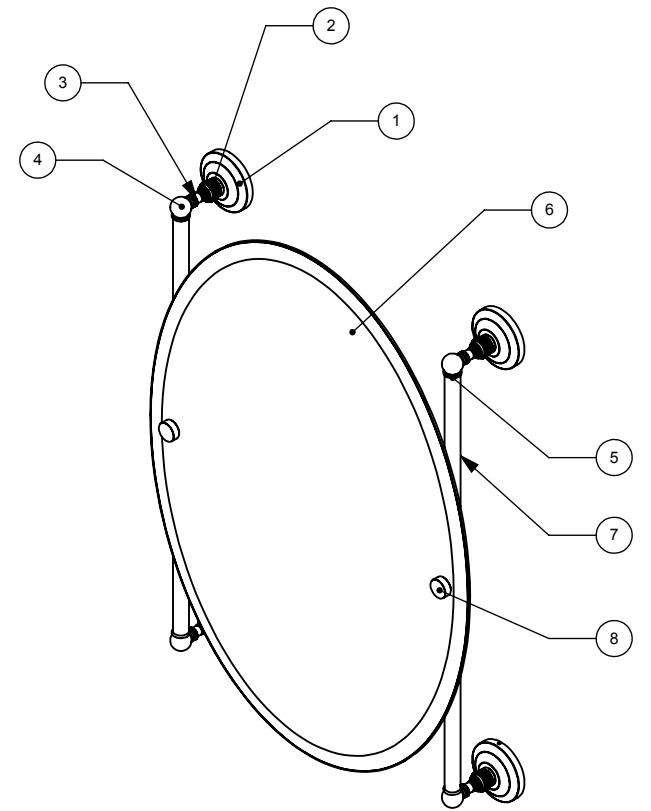

ITEM NO.	P/N	Description	QTY.
1	BPQN	BACKPLATE	4
2	NKSL-58	SUPPORT	4
3	NKSL-1.25	NECK	4
4	BL2T-1	HUB	4
5	CRRD-34	CHECK RING	4
6	MROV-91	MIRROR	1
7	TU34-24	TUBE	2
8	CARD-1	LOCK	2

UNLESS OTHERWISE STATED

.X	±.3mm
.XX	±.15mm
.XXX	±.008mm

COPYRIGHT © Allied Brass 2016

DRAWN	4/2/2017	I.M
CHECKED	4/2/2017	P.D
APPROVED	4/2/2017	R.A

MATERIAL: BRASS

DESCRIPTION: Prestige Quee New Collection Oval Frameless Rail Mounted Mirror

FINISH	TBD
QUANTITY	TBD
DRAWING No.	REV
PQN-27-91	0
SCALE	SHEET: 01
1:9	A4