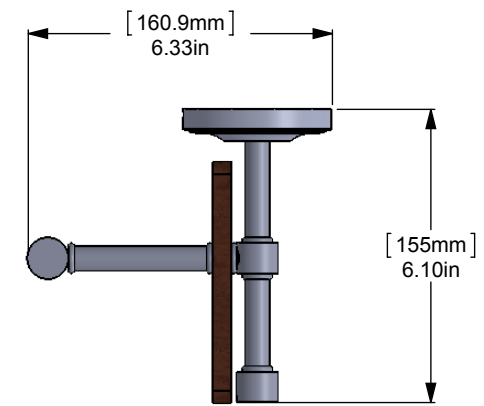

ITEM NO.	PART NUMBER	DESCRIPTION	QTY.
1	BPPR	Back Plate	2
2	IRWRT-22	IPE SHELF	1
3	CRRD-12	Connector	10
4	TU12-1.8	Tube-12, L=1.8	2
5	MR-TILT-FITT	HUB-CON	2
6	TU12-2	Tube-12, L=2	2
7	HBTTT-78	Hub	4
8	TU12-3	Tube-12, L=3	2
9	TU38-19.5	TUBE -38,L=19.5	2

UNLESS OTHERWISE STATED

.X	±.3mm
.XX	±.15mm
.XXX	±.008mm

COPYRIGHT © Allied Brass 2017

DRAWN	4/28/2017	I.M.
CHECKED	4/28/2017	P.D.
APPROVED	4/28/2017	R.A.

MATERIAL: BRASS
 DESCRIPTION: Prestige Regal Solid IPE Ironwood Shelf with Gallery Rail

FINISH	TBD
QUANTITY	TBD
DRAWING No.	REV
PRBP-1TB/22-GAL-IRW	0
SCALE	1:4
SHEET: 01	A4