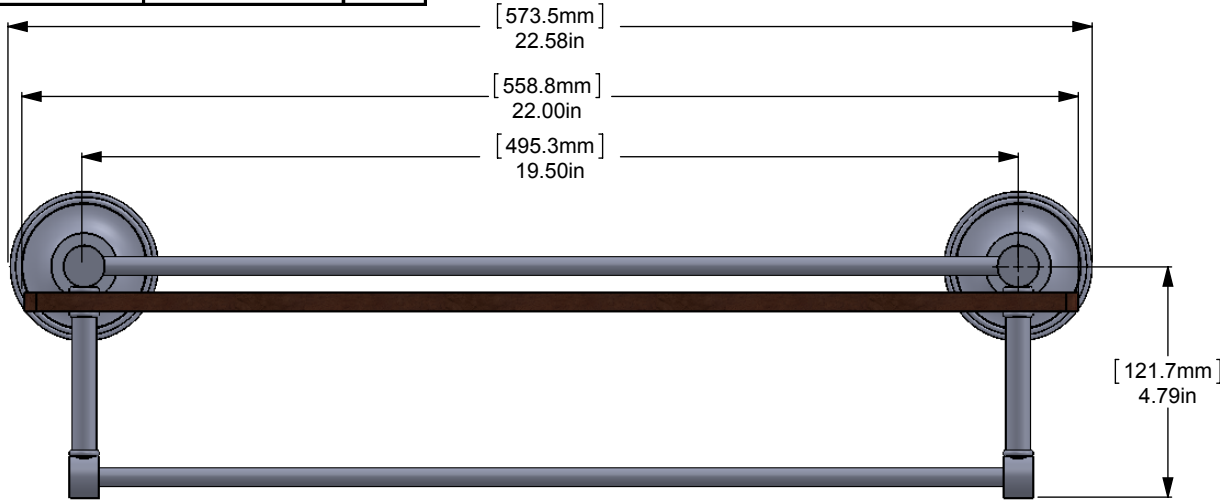

ITEM NO.	PART NUMBER	DESCRIPTION	QTY.
1	BPPR	Back Plate	2
2	IRWRT-22	IPE SHELF	1
3	CRRD-12	Connector	10
4	TU12-1.8	Tube-12, L=1.8	2
5	MR-TILT-FITT	HUB-CON	2
6	TU12-2	Tube-12, L=2	2
7	HBTTT-78	Hub	4
8	TU12-3	Tube-12, L=3	2
9	TU38-19.5	TUBE -38,L=19.5	2

UNLESS OTHERWISE STATED

.X	±.3mm
.XX	±.15mm
.XXX	±.008mm

COPYRIGHT © Allied Brass 2017

DRAWN	4/28/2017	I.M.
CHECKED	4/28/2017	P.D.
APPROVED	4/28/2017	R.A.

MATERIAL: BRASS
 DESCRIPTION: Prestige Regal Solid IPE Ironwood Shelf with Gallery Rail

FINISH	TBD
QUANTITY	TBD
DRAWING No.	REV
PRBP-1TB/22-GAL-IRW	0
SCALE	1:4
SHEET: 01	A4