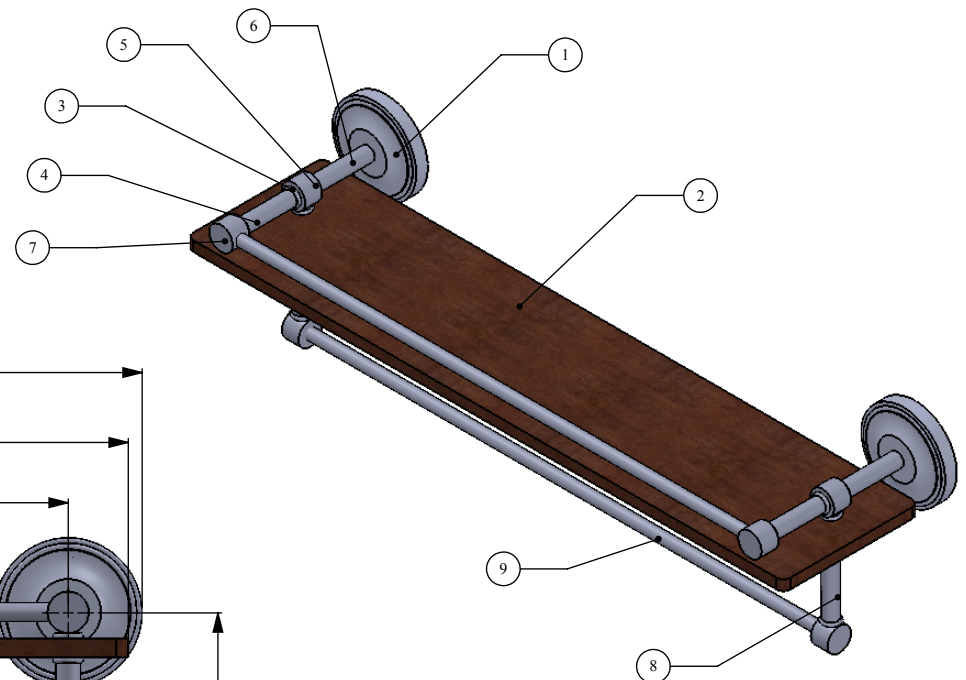

ITEM NO.	PART NUMBER	DESCRIPTION	QTY.
1	BPPR	Back Plate	2
2	IRWRT-22	IPE SHELF	1
3	CRRD-12	Connector	10
4	TU12-1.8	Tube-12, L=1.8	2
5	MR-TILT-FITT	HUB-CON	2
6	TU12-2	Tube-12, L=2	2
7	HBTTT-78	Hub	4
8	TU12-3	Tube-12, L=3	2
9	TU38-19.5	TUBE -38,L=19.5	2

UNLESS OTHERWISE STATED

.X	±.3mm
.XX	±.15mm
.XXX	±.008mm

COPYRIGHT © Allied Brass 2017

DRAWN	4/28/2017	I.M.
CHECKED	4/28/2017	P.D.
APPROVED	4/28/2017	R.A.

MATERIAL: BRASS
 DESCRIPTION: Prestige Regal Solid IPE Ironwood Shelf with Gallery Rail