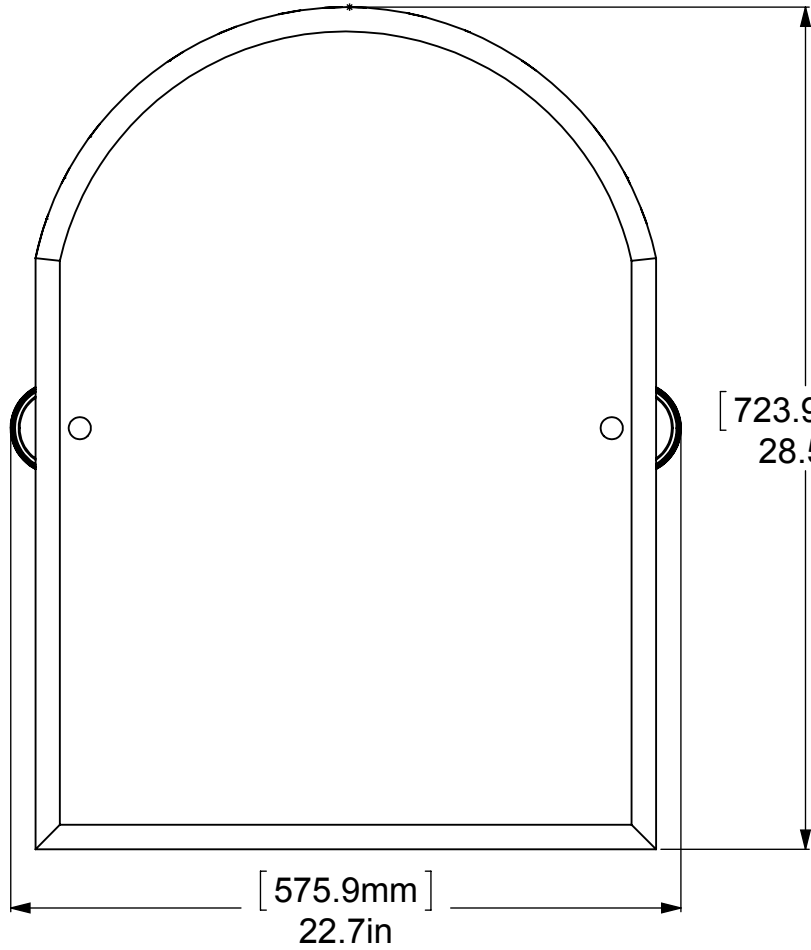

1	BPPR	BACKPLATE	2
2	NKSL-58	SUPPORT	2
3	BL2T-1	BALL SUPPORT	2
4	HBTT-78	TILT	2
5	BLDT1T-34	BALL	2
6	MRRT-94	MIRROR	1

UNLESS OTHERWISE STATED	
.X	±.3mm
.XX	±.15mm
.XXX	±.008mm

COPYRIGHT © Allied Brass 2016

DRAWN	3/23/2016	I.M
CHECKED	3/23/2016	P.D
APPROVED	3/23/2016	R.A

MATERIAL:	BRASS		FINISH	TBD
DESCRIPTION:	MIRROR		QUANTITY	TBD
			DRAWING No.	
			PR-94	
			SCALE	1:6.5
			SHEET: 01	A4