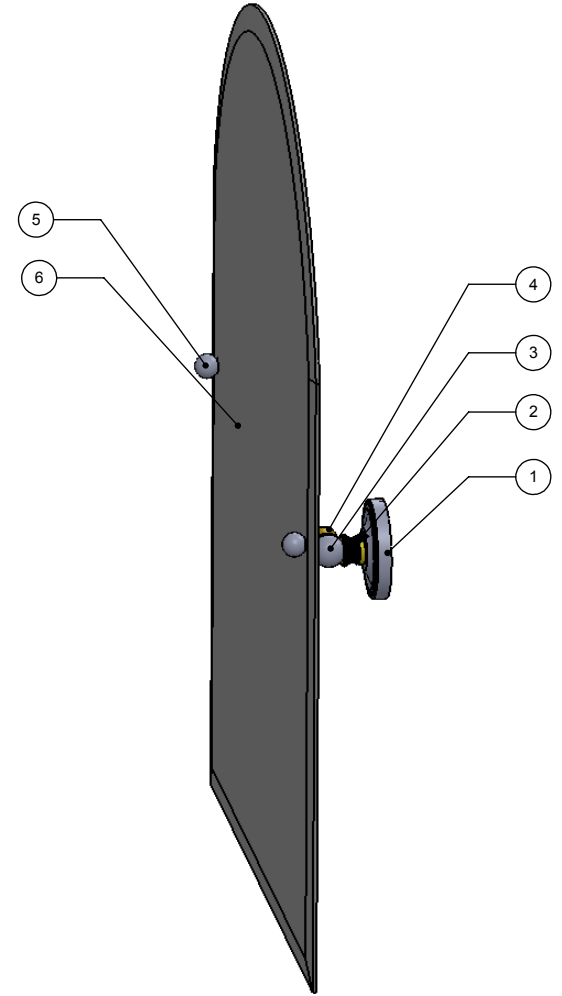

1	BPPR	BACKPLATE	2
2	NKSL-58	SUPPORT	2
3	BL2T-1	BALL SUPPORT	2
4	HBTT-78	TILT	2
5	BLDT1T-34	BALL	2
6	MRRT-94	MIRROR	1

UNLESS OTHERWISE STATED	
.X	±.3mm
.XX	±.15mm
.XXX	±.008mm

COPYRIGHT © Allied Brass 2016

DRAWN	3/23/2016	I.M
CHECKED	3/23/2016	P.D
APPROVED	3/23/2016	R.A

MATERIAL:	BRASS		FINISH	TBD
DESCRIPTION:	MIRROR		QUANTITY	TBD
			DRAWING No.	
			PR-94	
			SCALE	1:6.5
			SHEET: 01	A4