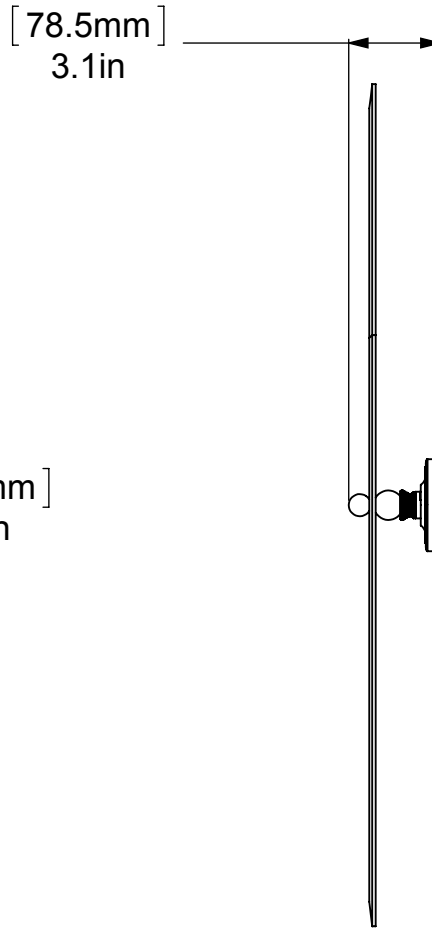

1	BPPR	BACKPLATE	2
2	NKSL-58	SUPPORT	2
3	BL2T-1	BALL SUPPORT	2
4	HBTT-78	TILT	2
5	BLDT1T-34	BALL	2
6	MRRT-94	MIRROR	1

UNLESS OTHERWISE STATED	
.X	±.3mm
.XX	±.15mm
.XXX	±.008mm

COPYRIGHT © Allied Brass 2016

DRAWN	3/23/2016	I.M
CHECKED	3/23/2016	P.D
APPROVED	3/23/2016	R.A

MATERIAL:	BRASS		FINISH	TBD
DESCRIPTION:	MIRROR		QUANTITY	TBD
			DRAWING No.	
			PR-94	
			SCALE	1:6.5
			SHEET: 01	A4