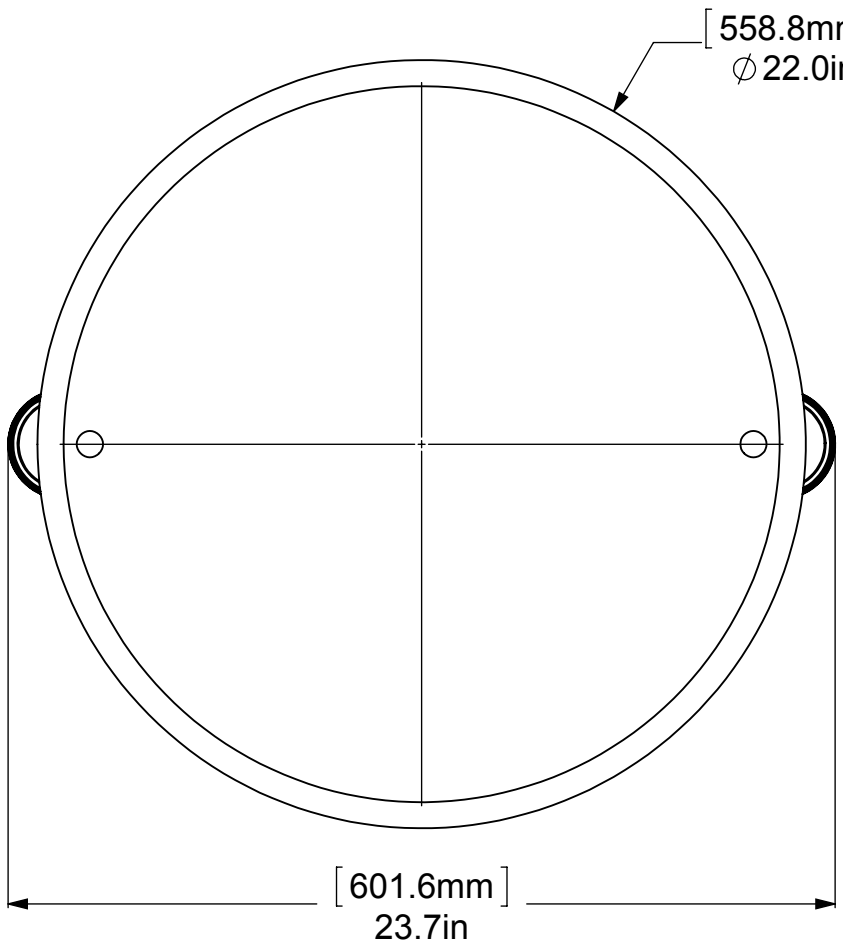

1	BPPR	BACKPLATE	2
2	NKSL-58	SUPPORT	2
3	BL2T-1	BALL SUPPORT	2
4	HBTT-78	TILT	2
5	BLDT1T-34	BALL	2
6	MRRD-90	MIRROR	1

UNLESS OTHERWISE STATED

.X	±.3mm
.XX	±.15mm
.XXX	±.008mm

COPYRIGHT © Allied Brass 2016

DRAWN	3/4/2016	I.M
CHECKED	3/4/2016	P.D
APPROVED	3/4/2016	R.A

MATERIAL:	BRASS
DESCRIPTION:	MIRROR

FINISH	TBD
QUANTITY	TBD
DRAWING No.	PR-90
REV	0
SCALE	1:5.5
SHEET: 01	A4