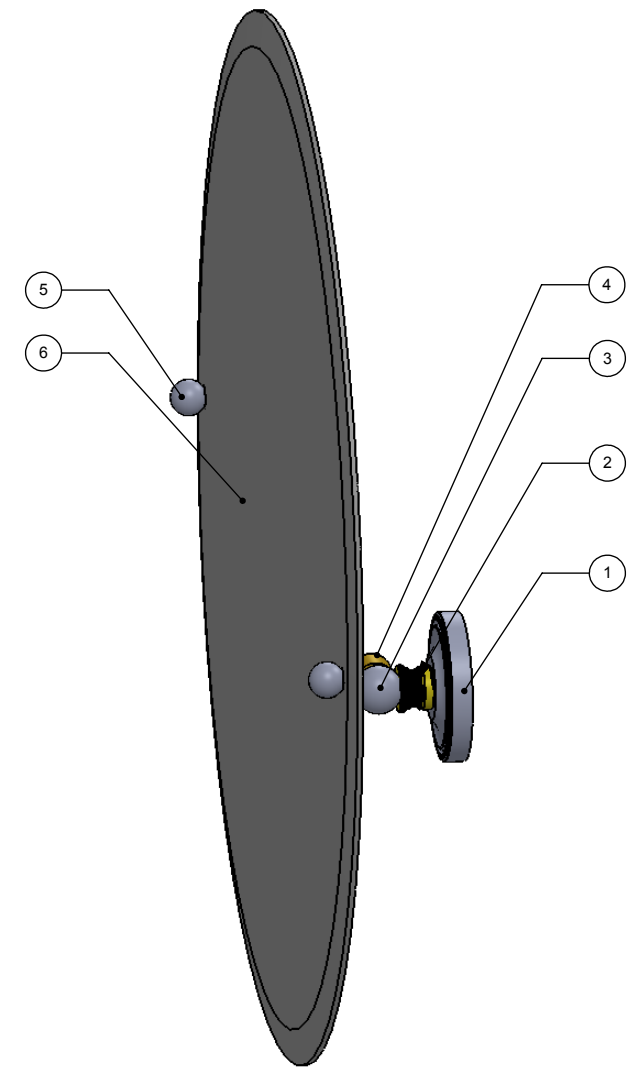

1	BPPR	BACKPLATE	2
2	NKSL-58	SUPPORT	2
3	BL2T-1	BALL SUPPORT	2
4	HBTT-78	TILT	2
5	BLDT1T-34	BALL	2
6	MRRD-90	MIRROR	1

UNLESS OTHERWISE STATED

.X	±.3mm
.XX	±.15mm
.XXX	±.008mm

COPYRIGHT © Allied Brass 2016

DRAWN	3/4/2016	I.M
CHECKED	3/4/2016	P.D
APPROVED	3/4/2016	R.A

MATERIAL:	BRASS
DESCRIPTION:	MIRROR

FINISH	TBD
QUANTITY	TBD
DRAWING No.	PR-90
REV	0
SCALE	1:5.5
SHEET: 01	A4