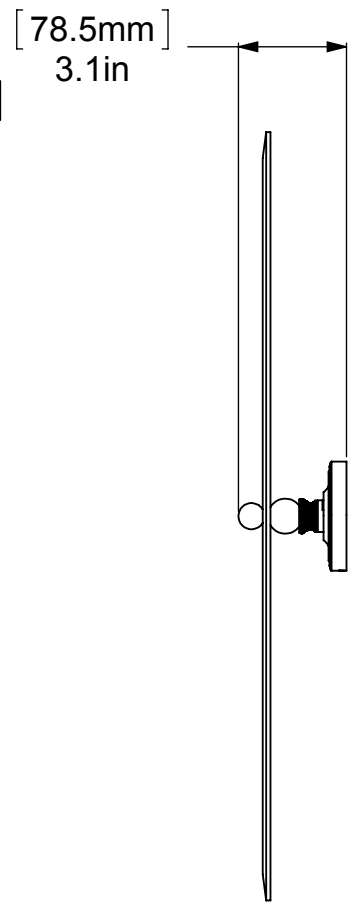

1	BPPR	BACKPLATE	2
2	NKSL-58	SUPPORT	2
3	BL2T-1	BALL SUPPORT	2
4	HBTT-78	TILT	2
5	BLDT1T-34	BALL	2
6	MRRD-90	MIRROR	1

UNLESS OTHERWISE STATED

.X	±.3mm
.XX	±.15mm
.XXX	±.008mm

COPYRIGHT © Allied Brass 2016

DRAWN	3/4/2016	I.M
CHECKED	3/4/2016	P.D
APPROVED	3/4/2016	R.A

MATERIAL:	BRASS
DESCRIPTION:	MIRROR

FINISH	TBD
QUANTITY	TBD
DRAWING No.	PR-90
REV	0
SCALE	1:5.5
SHEET: 01	A4