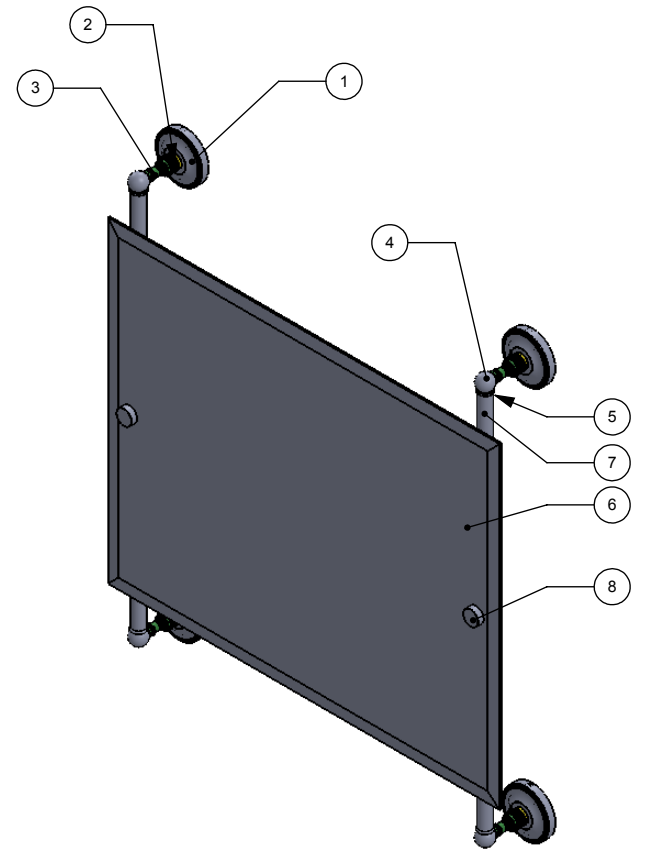

ITEM NO.	P/N	Description	QTY.
1	BPPR	BACKPLATE	4
2	NKSL-58	SUPPORT	4
3	NKSL-1.25	NECK	4
4	BL2T-1	HUB	4
5	CRRD-34	CHECK RING	4
6	MRRT-93	MIRROR	1
7	TU34-25	TUBE	2
8	CARD-1	LOCK	2

UNLESS OTHERWISE STATED

.X	±.3mm
.XX	±.15mm
.XXX	±.008mm

COPYRIGHT © Allied Brass 2017

DRAWN	4/8/2017	I.M
CHECKED	4/8/2017	P.D
APPROVED	4/8/2017	R.A

MATERIAL: BRASS
 DESCRIPTION: Prestige Regal Collection Rectangular Frameless Rail Mounted Mirror