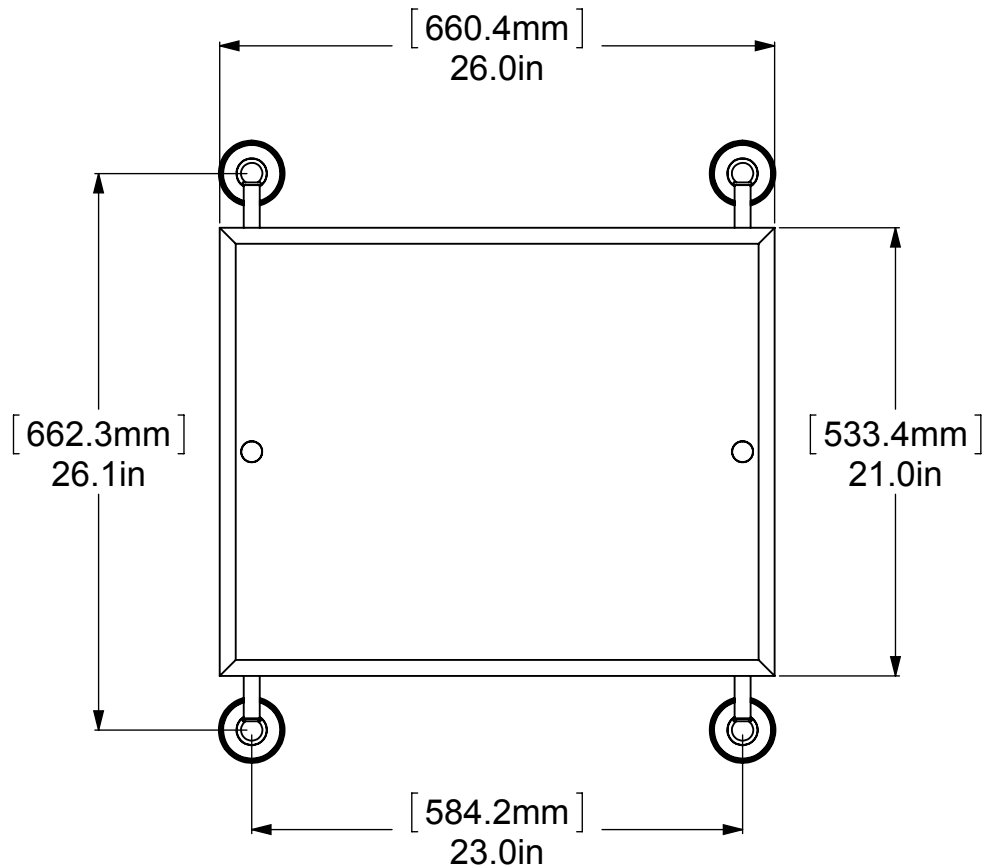

ITEM NO.	P/N	Description	QTY.
1	BPPR	BACKPLATE	4
2	NKSL-58	SUPPORT	4
3	NKSL-1.25	NECK	4
4	BL2T-1	HUB	4
5	CRRD-34	CHECK RING	4
6	MRRT-93	MIRROR	1
7	TU34-25	TUBE	2
8	CARD-1	LOCK	2

UNLESS OTHERWISE STATED

.X	±.3mm
.XX	±.15mm
.XXX	±.008mm

COPYRIGHT © Allied Brass 2017

DRAWN	4/8/2017	I.M
CHECKED	4/8/2017	P.D
APPROVED	4/8/2017	R.A

MATERIAL: BRASS
 DESCRIPTION: Prestige Regal Collection Rectangular Frameless Rail Mounted Mirror

FINISH	TBD
QUANTITY	TBD
DRAWING No.	PR-27-93
SCALE	1:9
SHEET: 01	A4