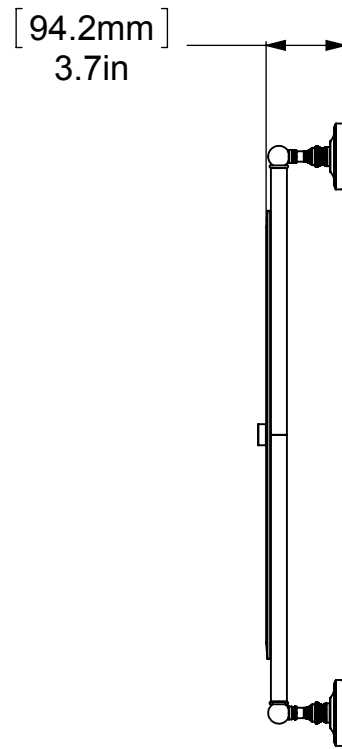

ITEM NO.	P/N	Description	QTY.
1	BPPR	BACKPLATE	4
2	NKSL-58	SUPPORT	4
3	NKSL-1.25	NECK	4
4	BL2T-1	HUB	4
5	CRRD-34	CHECK RING	4
6	MRRT-93	MIRROR	1
7	TU34-25	TUBE	2
8	CARD-1	LOCK	2

UNLESS OTHERWISE STATED

.X	±.3mm
.XX	±.15mm
.XXX	±.008mm

COPYRIGHT © Allied Brass 2017

DRAWN	4/8/2017	I.M
CHECKED	4/8/2017	P.D
APPROVED	4/8/2017	R.A

MATERIAL: BRASS
 DESCRIPTION: Prestige Regal Collection Rectangular Frameless Rail Mounted Mirror

FINISH	TBD
QUANTITY	TBD
DRAWING No.	PR-27-93
SCALE	1:9
SHEET: 01	A4