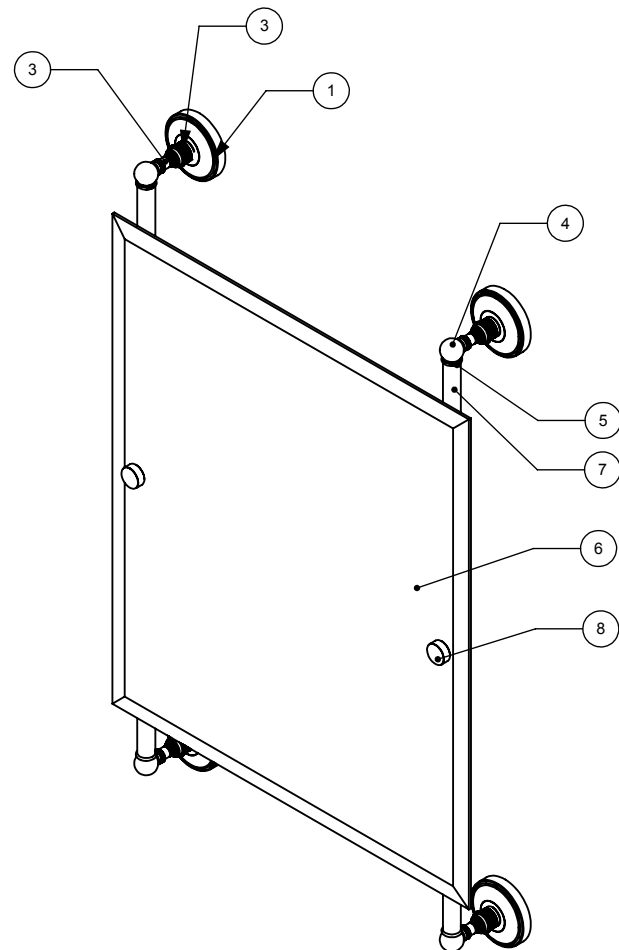

ITEM NO.	P/N	Description	QTY.
1	BPPR	BACKPLATE	4
2	NKSL-58	SUPPORT	4
3	NKSL-1.25	NECK	4
4	BL2T-1	HUB	4
5	CRRD-34	CHECK RING	4
6	MRRT-92	MIRROR	1
7	TU34-29	TUBE	2
8	CARD-1	LOCK	2

UNLESS OTHERWISE STATED

.X	±.3mm
.XX	±.15mm
.XXX	±.008mm

COPYRIGHT © Allied Brass 2017

THIRD ANGLE PROJECTION

DRAWN	4/6/2017	I.M
CHECKED	4/6/2017	P.D
APPROVED	4/6/2017	R.A

MATERIAL:	BRASS
DESCRIPTION:	Prestige Regal Collection Rectangular Frameless Rail Mounted Mirror

FINISH	TBD
QUANTITY	TBD
DRAWING No.	PR-27-92
SCALE	1:9
SHEET: 01	A4

REV

0