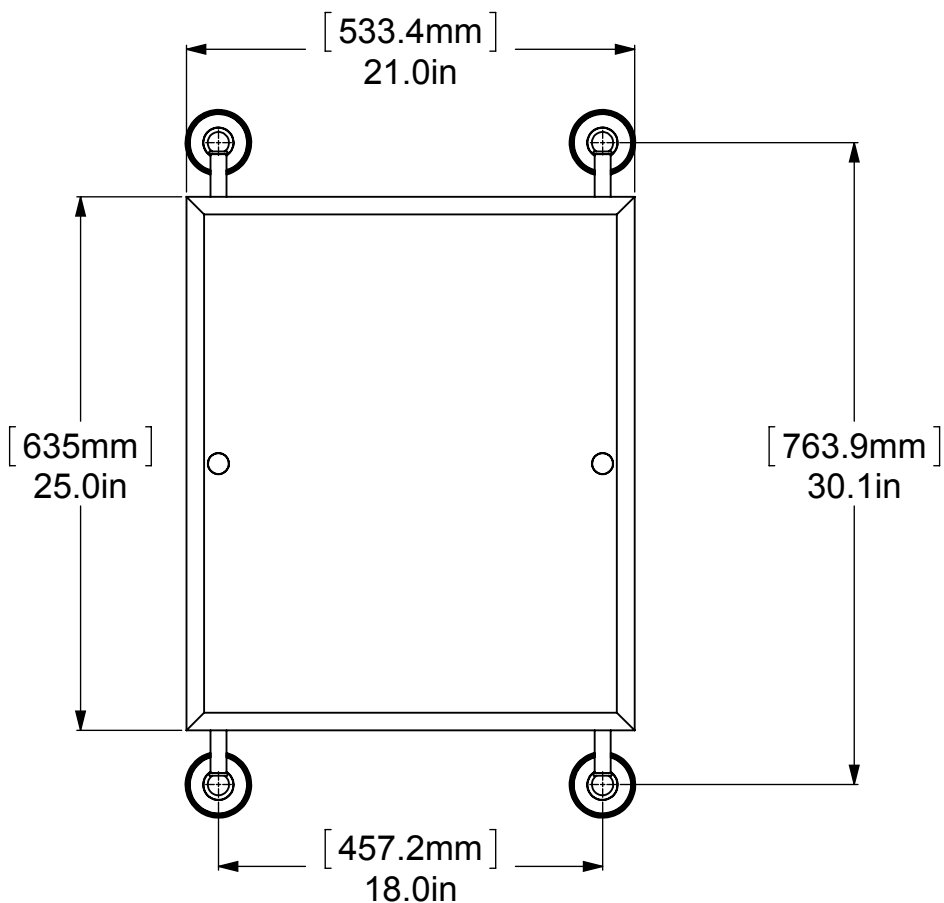

ITEM NO.	P/N	Description	QTY.
1	BPPR	BACKPLATE	4
2	NKSL-58	SUPPORT	4
3	NKSL-1.25	NECK	4
4	BL2T-1	HUB	4
5	CRRD-34	CHECK RING	4
6	MRRT-92	MIRROR	1
7	TU34-29	TUBE	2
8	CARD-1	LOCK	2

UNLESS OTHERWISE STATED

.X	±.3mm
.XX	±.15mm
.XXX	±.008mm

COPYRIGHT © Allied Brass 2017

THIRD ANGLE PROJECTION

DRAWN	4/6/2017	I.M
CHECKED	4/6/2017	P.D
APPROVED	4/6/2017	R.A

MATERIAL:	BRASS
DESCRIPTION:	Prestige Regal Collection Rectangular Frameless Rail Mounted Mirror

FINISH	TBD
QUANTITY	TBD
DRAWING No.	PR-27-92
SCALE	1:9
SHEET: 01	A4

REV

0