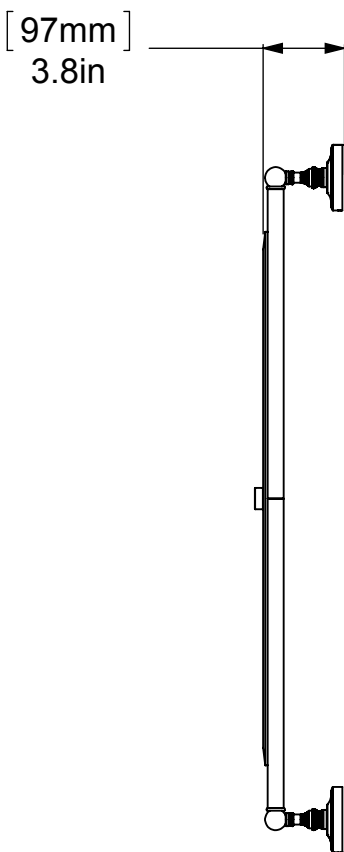

ITEM NO.	P/N	Description	QTY.
1	BPPR	BACKPLATE	4
2	NKSL-58	SUPPORT	4
3	NKSL-1.25	NECK	4
4	BL2T-1	HUB	4
5	CRRD-34	CHECK RING	4
6	MRRT-92	MIRROR	1
7	TU34-29	TUBE	2
8	CARD-1	LOCK	2

UNLESS OTHERWISE STATED

.X	±.3mm
.XX	±.15mm
.XXX	±.008mm

COPYRIGHT © Allied Brass 2017

THIRD ANGLE PROJECTION

DRAWN	4/6/2017	I.M
CHECKED	4/6/2017	P.D
APPROVED	4/6/2017	R.A

MATERIAL:	BRASS
DESCRIPTION:	Prestige Regal Collection Rectangular Frameless Rail Mounted Mirror

FINISH	TBD
QUANTITY	TBD
DRAWING No.	PR-27-92
SCALE	1:9
SHEET: 01	A4

REV

0