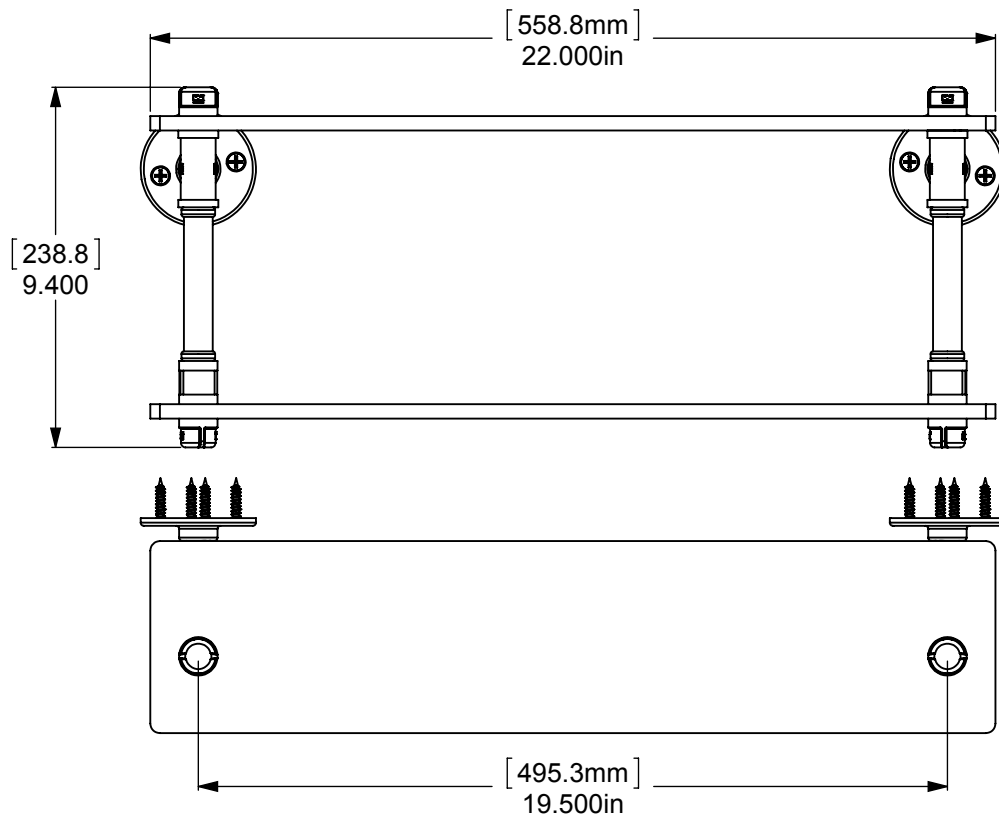

ITEM NO.	PART NUMBER	DESCRIPTION	QTY.
1	PIPE-FL38-3	3/8" FLANGE	2
2	PIPE-CAP-38	3/8" CAP	4
3	PIPE-NIP38-2.5	3/8" 2 1/2" NIP	2
4	PIPE-TEE-38	3/8" TEE	2
5	PIPE-CU-38	3/8" CUPLING	2
6	TU34-6	3/4" TUBE 6"	2
7	BUS-38X18	3/8 BUSHING	12
8	CRRD2-34	3/4" DOUBLE CK RING	4
9	GLRT-22	GLASS SHELF 22"	2
10	WOOD SCREW-12	#12 WOOD SCREW	8

**APPROVED FOR PRODUCTION**  
 BY: RICHARD PAUL  
 DATE: 5/31/2017

UNLESS OTHERWISE STATED

.X	±.3mm
.XX	±.15mm
.XXX	±.008mm

COPYRIGHT © Allied Brass 2017

DRAWN	5/28/2017	I.M
CHECKED	5/28/2017	P.D
APPROVED	5/28/2017	R.A

MATERIAL:	BRASS	
DESCRIPTION:	Pipeline Collection Double Glass Shelf	

FINISH	TBD
QUANTITY	TBD
DRAWING No.	REV
P-420-22-DGS	0
SCALE	SHEET: 01 A4
1:5	