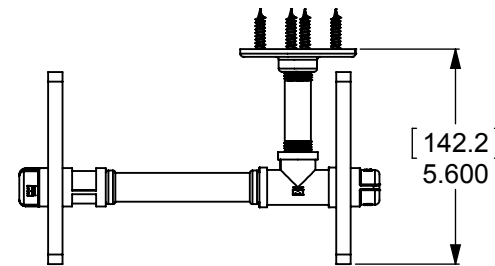

ITEM NO.	PART NUMBER	DESCRIPTION	QTY.
1	PIPE-FL38-3	3/8" FLANGE	2
2	PIPE-CAP-38	3/8" CAP	4
3	PIPE-NIP38-2.5	3/8" 2 1/2" NIP	2
4	PIPE-TEE-38	3/8" TEE	2
5	PIPE-CU-38	3/8" CUPLING	2
6	TU34-6	3/4" TUBE 6"	2
7	BUS-38X18	3/8 BUSHING	12
8	CRRD2-34	3/4" DOUBLE CK RING	4
9	GLRT-22	GLASS SHELF 22"	2
10	WOOD SCREW-12	#12 WOOD SCREW	8

**APPROVED FOR PRODUCTION**  
 BY: RICHARD PAUL  
 DATE: 5/31/2017

UNLESS OTHERWISE STATED

.X	±.3mm
.XX	±.15mm
.XXX	±.008mm

COPYRIGHT © Allied Brass 2017

DRAWN	5/28/2017	I.M
CHECKED	5/28/2017	P.D
APPROVED	5/28/2017	R.A

MATERIAL:	BRASS	
DESCRIPTION:	Pipeline Collection Double Glass Shelf	

FINISH	TBD
QUANTITY	TBD
DRAWING No.	REV
P-420-22-DGS	0
SCALE	SHEET: 01 A4
1:5	