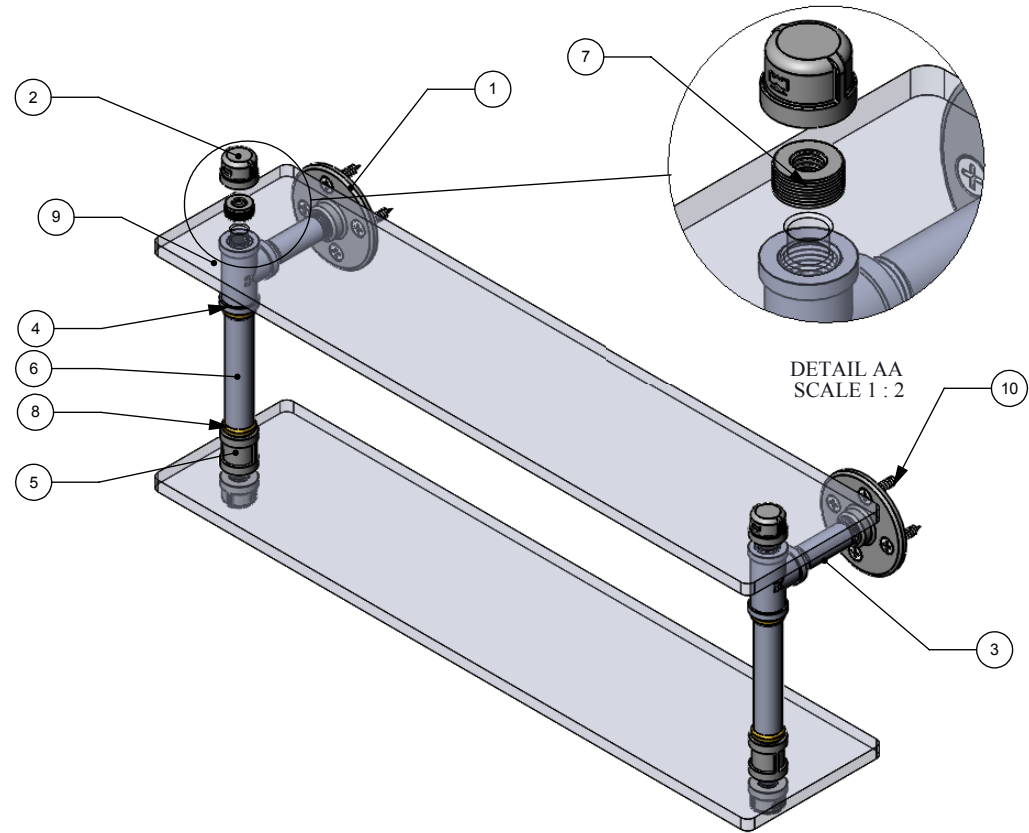

ITEM NO.	PART NUMBER	DESCRIPTION	QTY.
1	PIPE-FL38-3	3/8" FLANGE	2
2	PIPE-CAP-38	3/8" CAP	4
3	PIPE-NIP38-2.5	3/8" 2 1/2" NIP	2
4	PIPE-TEE-38	3/8" TEE	2
5	PIPE-CU-38	3/8" CUPLING	2
6	TU34-6	3/4" TUBE 6"	2
7	BUS-38X18	3/8 BUSHING	12
8	CRRD2-34	3/4" DOUBLE CK RING	4
9	GLRT-22	GLASS SHELF 22"	2
10	WOOD SCREW-12	#12 WOOD SCREW	8

MATERIAL:	BRASS	
DESCRIPTION:	Pipeline Collection Double Glass Shelf	

FINISH	TBD
QUANTITY	TBD
DRAWING No.	REV
P-420-22-DGS	0
SCALE	SHEET: 01 A4
1:5	